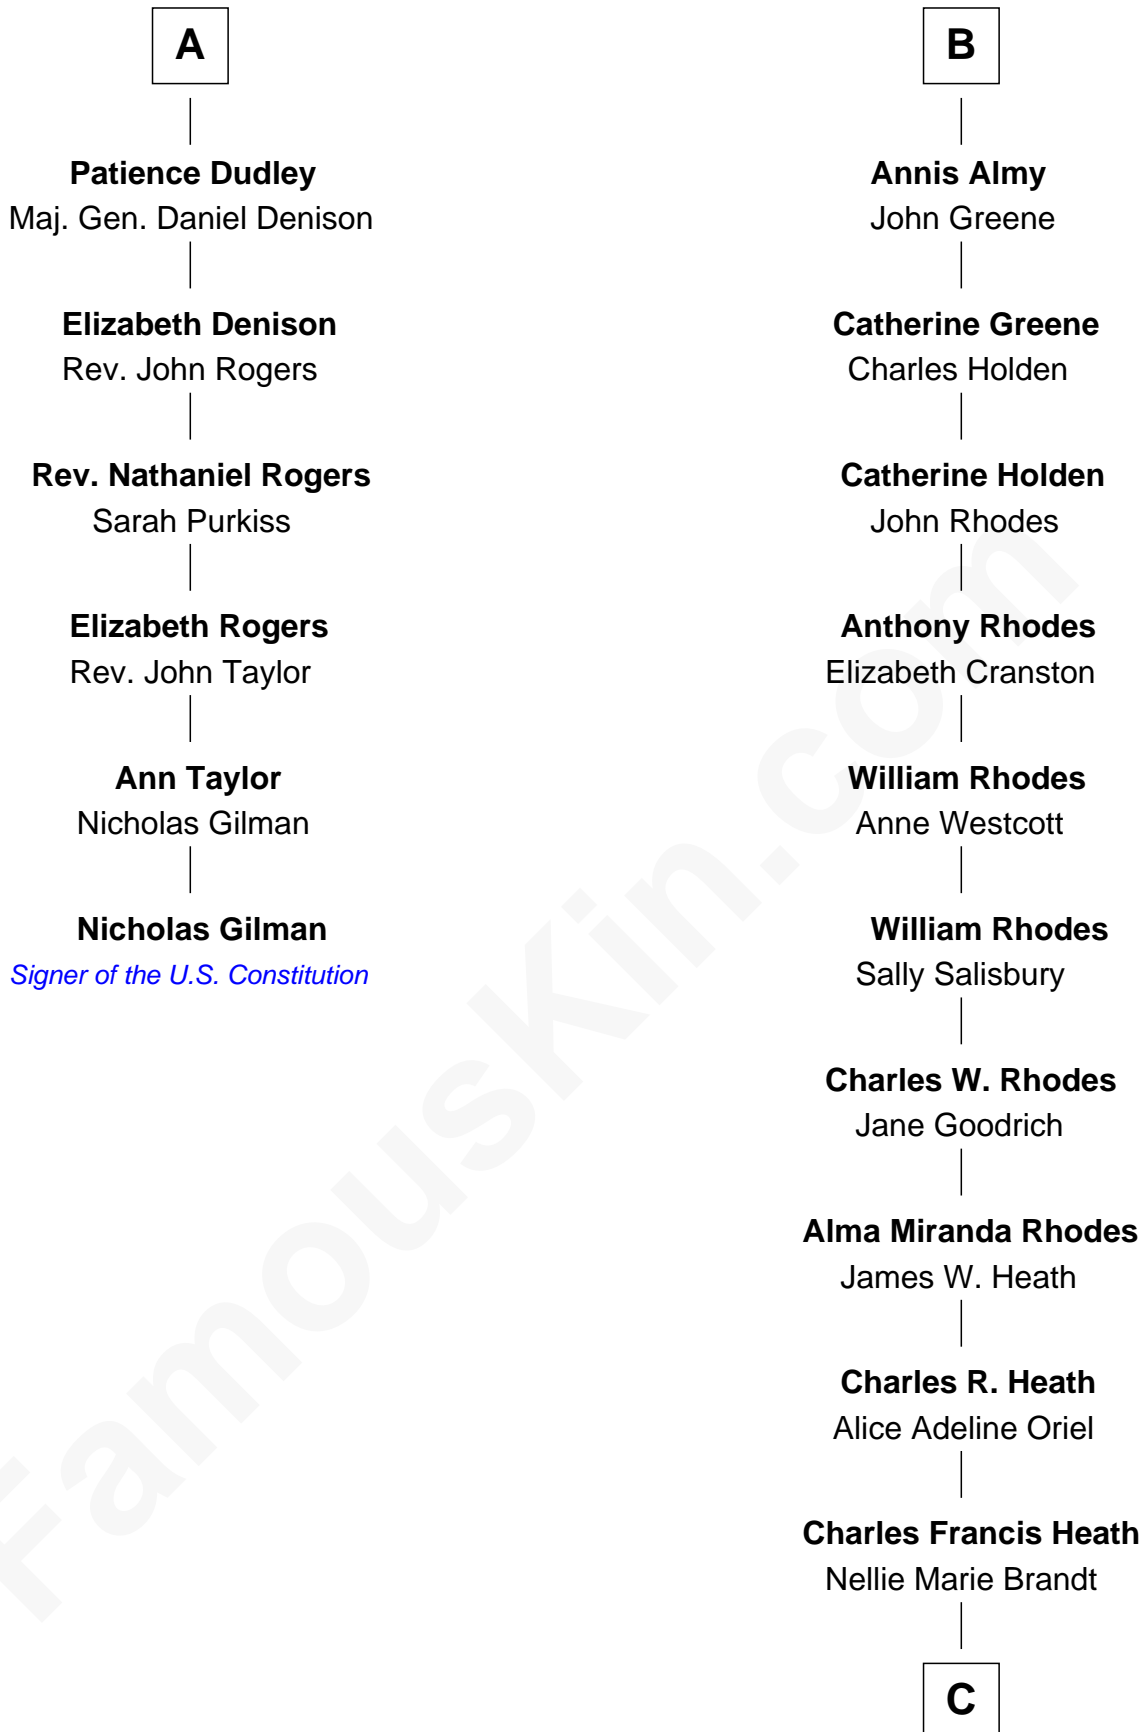

## Relationship Chart of

### Nicholas Gilman

*Signer of the U.S. Constitution*

12th cousin 6 times removed of

**Sarah Palin**

*9th Governor of Alaska*

**C**

**Charles Richard Heath**

Sarah Sheeran

**Sarah Palin**

*9th Governor of Alaska*

FamousKin.com