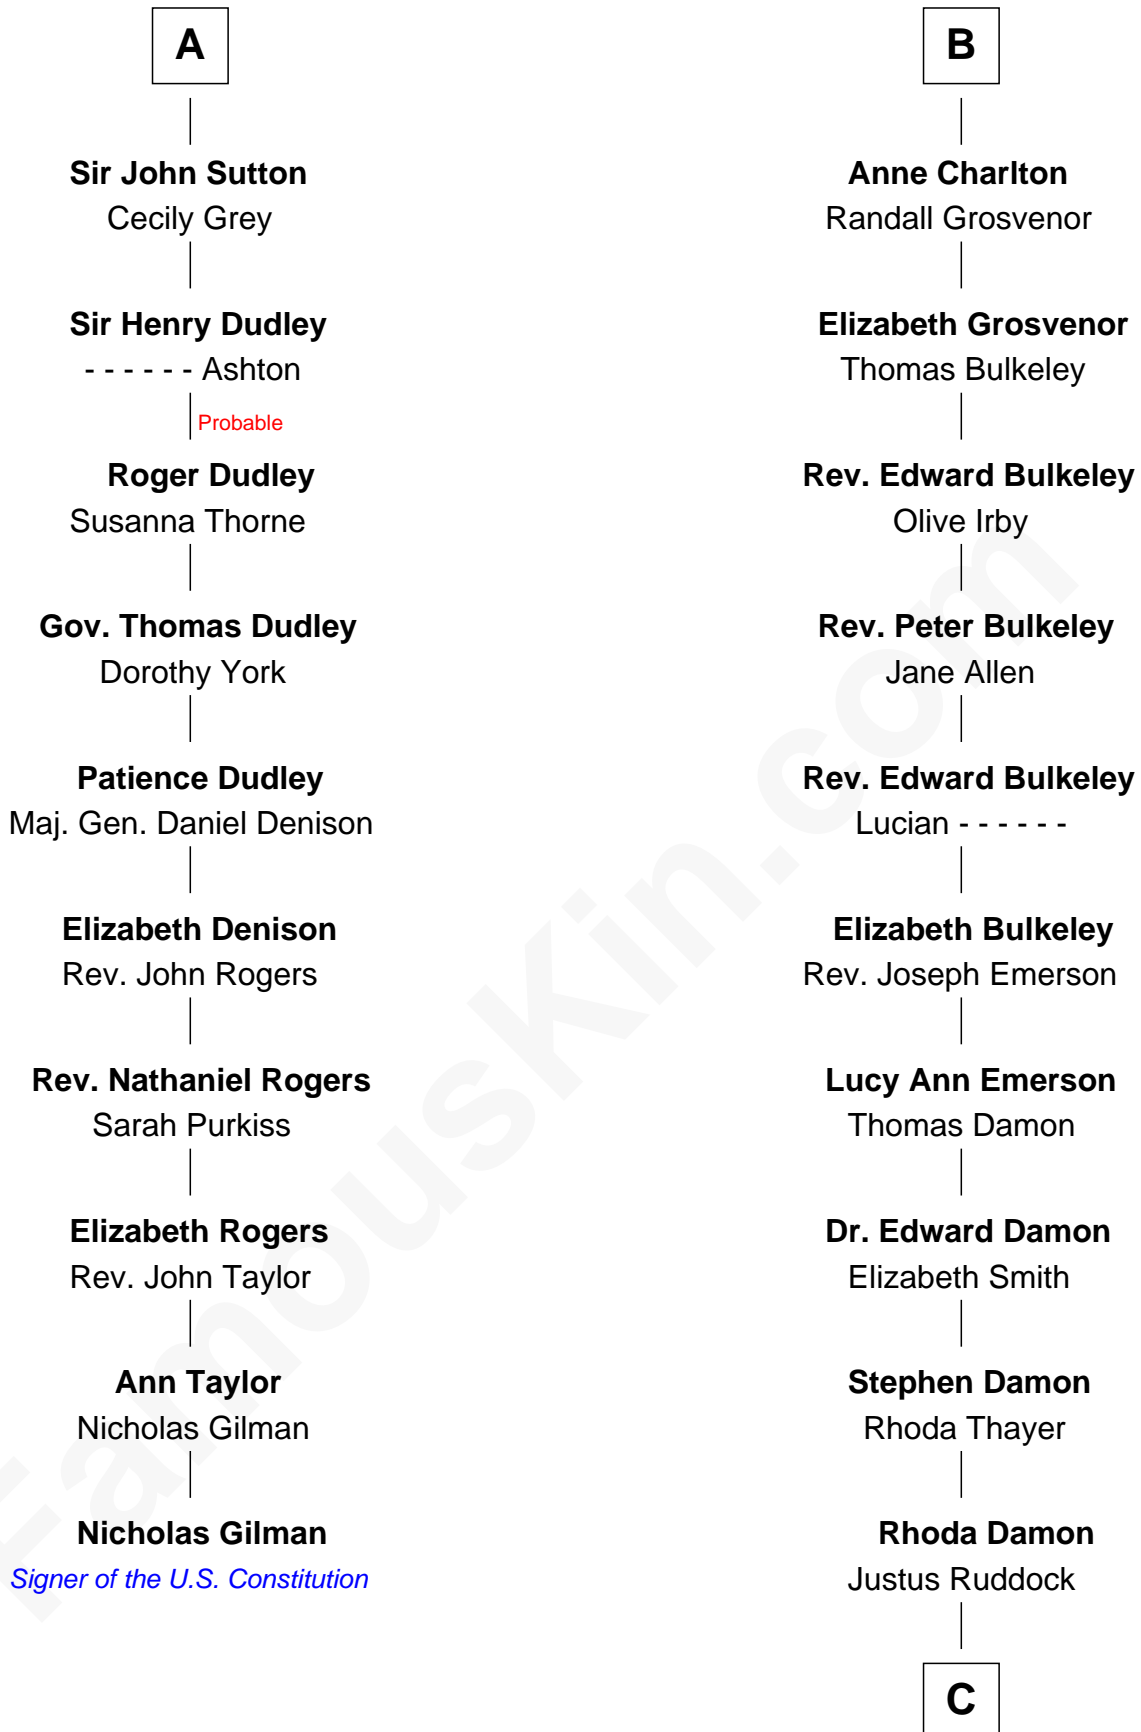

# FamousKin.com Relationship Chart of

**Nicholas Gilman**

*Signer of the U.S. Constitution*

16th cousin 5 times removed of

**Sarah Palin**

*9th Governor of Alaska*

**C**

**Thomas S. Ruddock**

Maria Nancy Newell

**May Belle Ruddock**

Henry Charles Brandt

**Nellie Marie Brandt**

Charles Francis Heath

**Charles Richard Heath**

Sarah Sheeran

**Sarah Palin**

*9th Governor of Alaska*

FamousKin.com