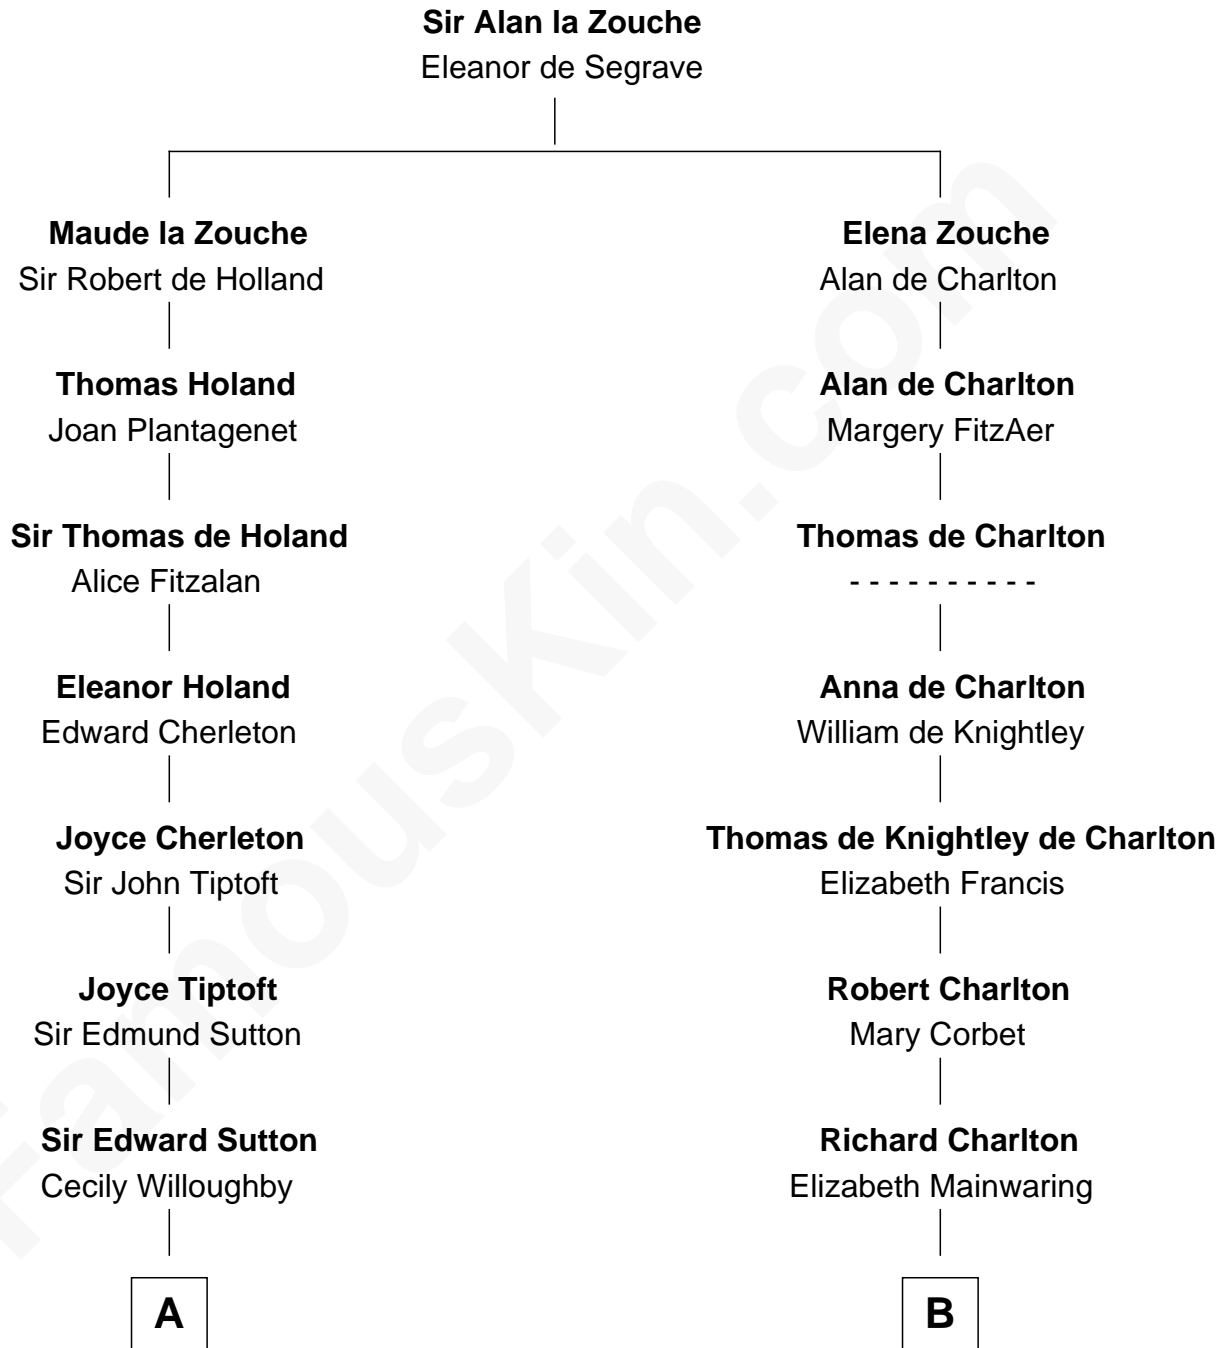

# FamousKin.com Relationship Chart of

**Nicholas Gilman**

*Signer of the U.S. Constitution*

16th cousin 5 times removed of

**Sarah Palin**

*9th Governor of Alaska*

**C**

**Thomas S. Ruddock**

Maria Nancy Newell

**May Belle Ruddock**

Henry Charles Brandt

**Nellie Marie Brandt**

Charles Francis Heath

**Charles Richard Heath**

Sarah Sheeran

**Sarah Palin**

*9th Governor of Alaska*

FamousKin.com