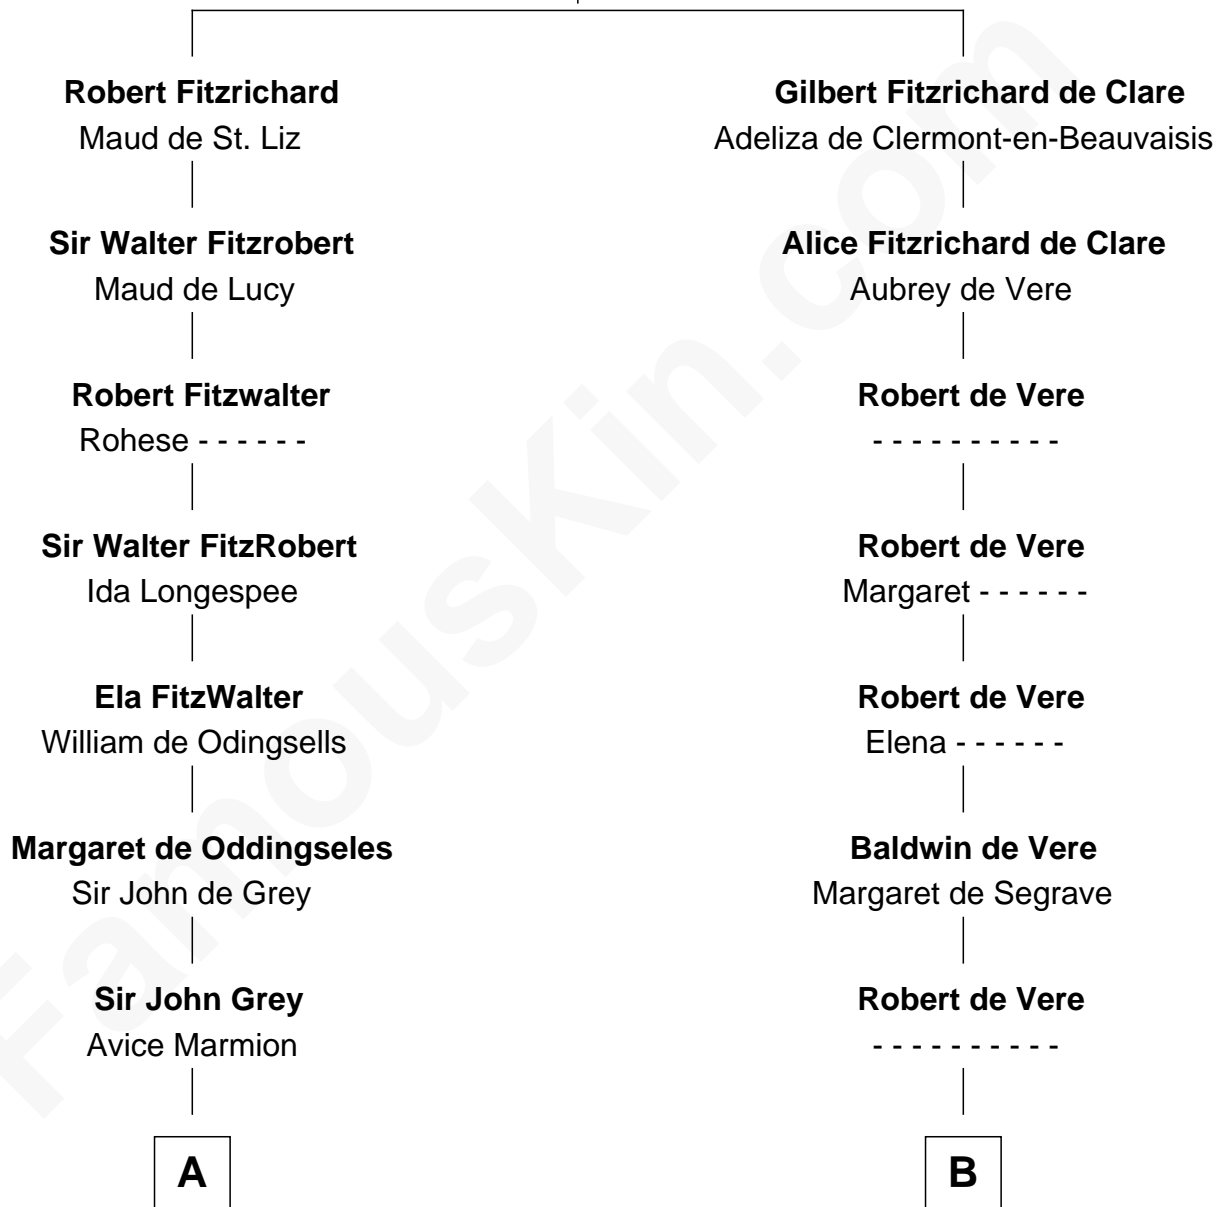

FamousKin.com Relationship Chart of

Nicholas Gilman

Signer of the U.S. Constitution

21st cousin of

Thomas Jefferson

3rd U.S. President and Signer of the Declaration of Independence

Richard Fitzgilbert

Rohese Giffard