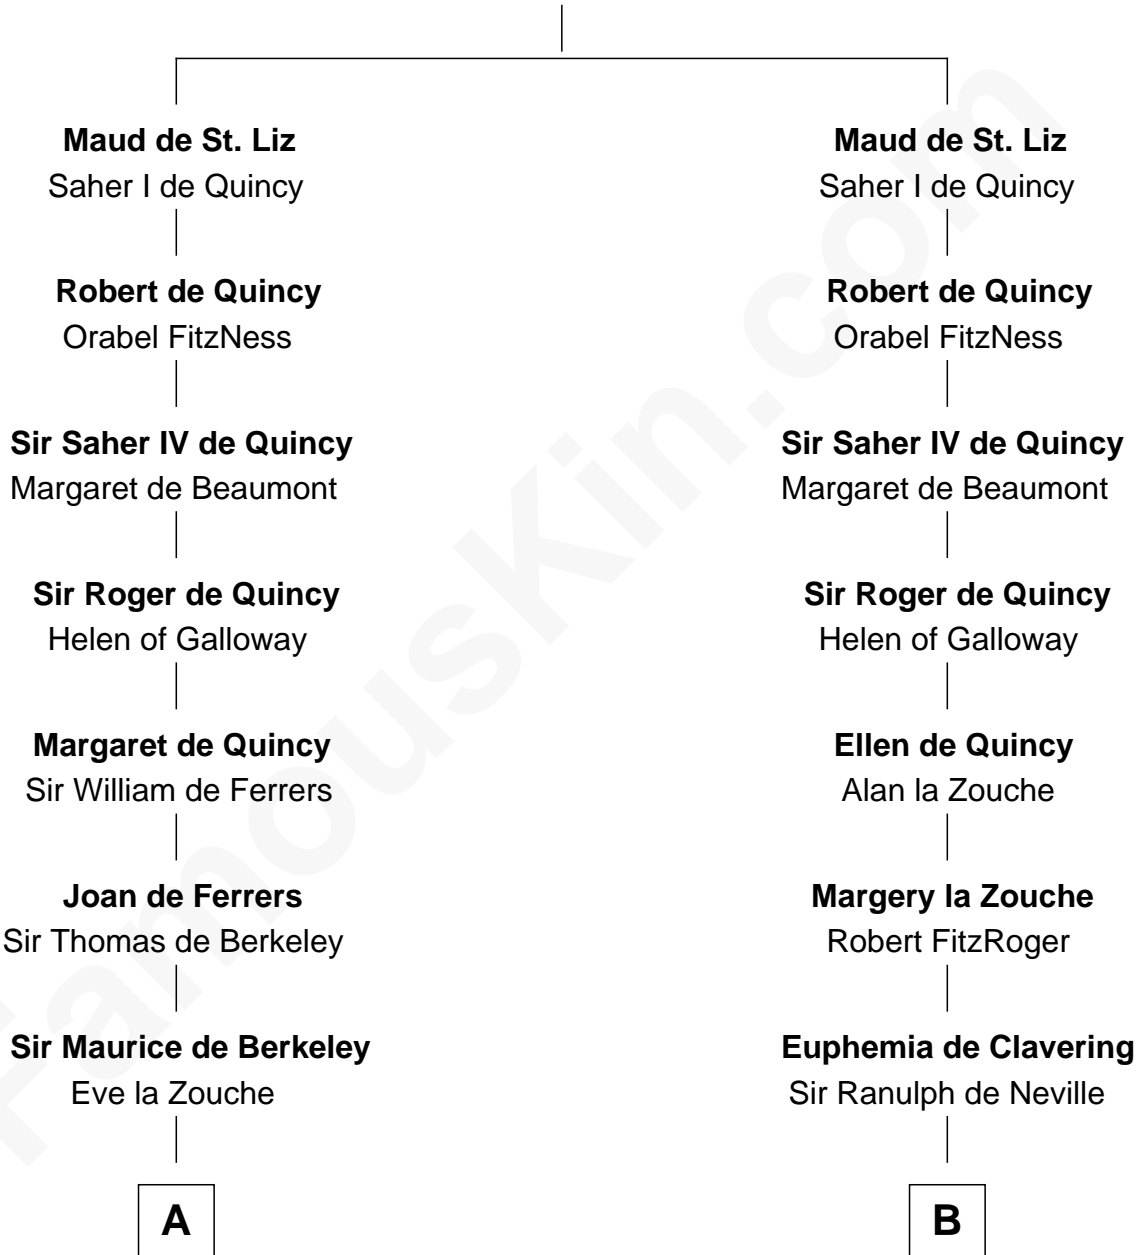

# FamousKin.com Relationship Chart of

**Nicholas Gilman**

*Signer of the U.S. Constitution*

21st cousin of

**Thomas Jefferson**

*3rd U.S. President and Signer of the Declaration of Independence*

**Simon I de St. Liz**  
Maud of Northumberland

**C**

**Elizabeth Denison**

Rev. John Rogers

**Rev. Nathaniel Rogers**

Sarah Purkiss

**Elizabeth Rogers**

Rev. John Taylor

**Ann Taylor**