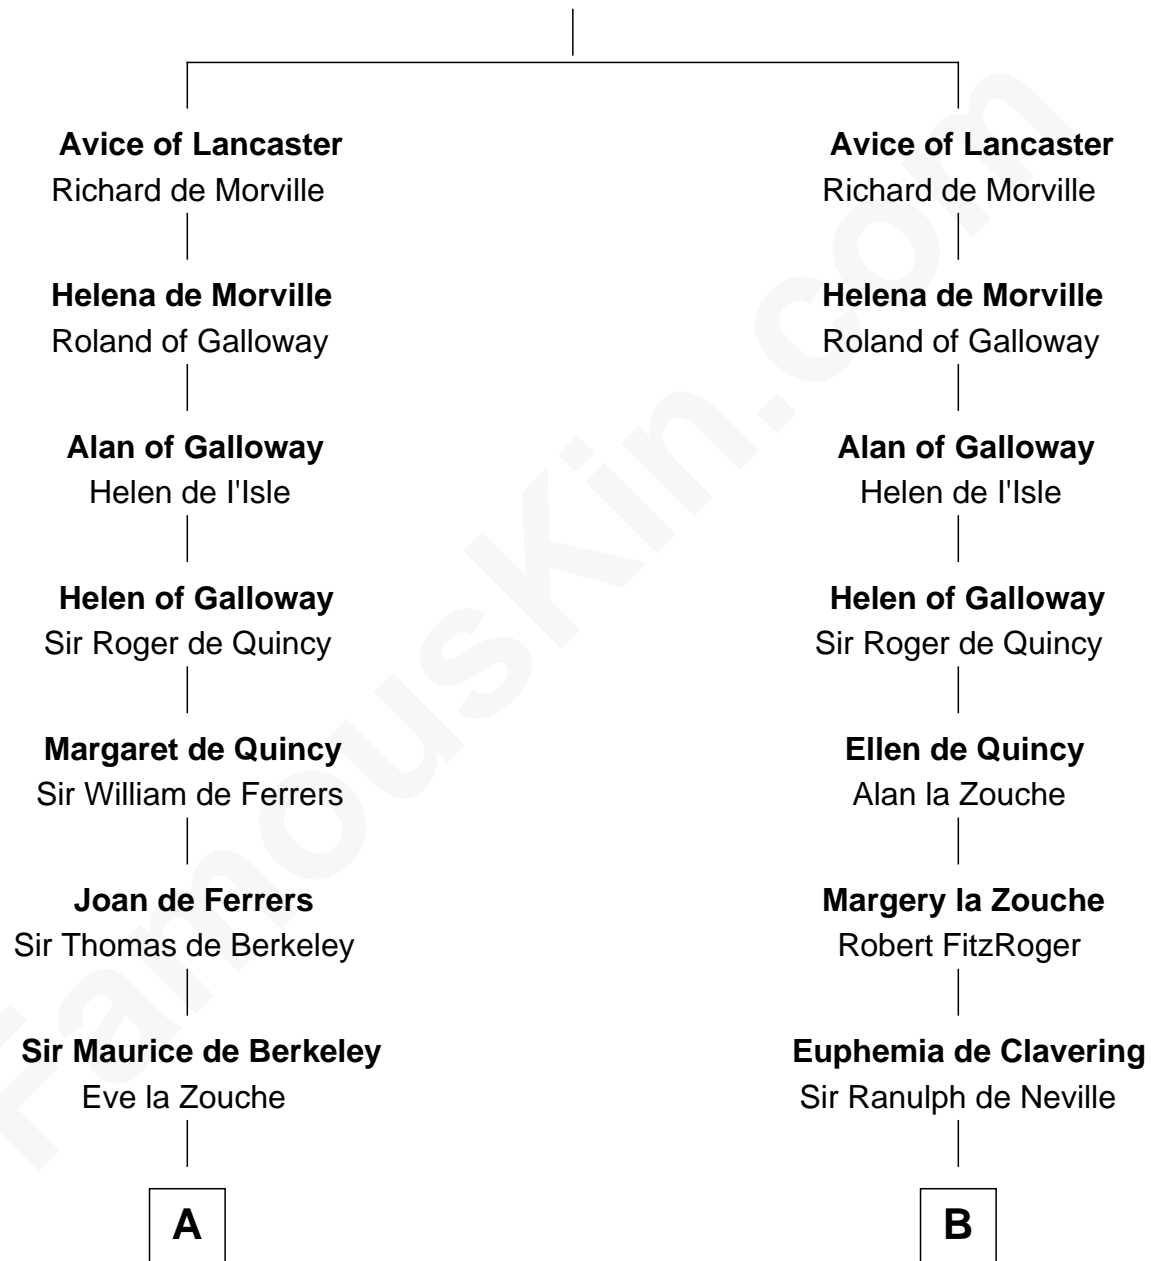

# FamousKin.com Relationship Chart of

**Nicholas Gilman**

*Signer of the U.S. Constitution*

21st cousin of

**Thomas Jefferson**

*3rd U.S. President and Signer of the Declaration of Independence*

**William I de Lancaster**

Gundred de Warenne

**C**

**Elizabeth Denison**

Rev. John Rogers

**Rev. Nathaniel Rogers**

Sarah Purkiss

**Elizabeth Rogers**

Rev. John Taylor

**Ann Taylor**

Nicholas Gilman

**Nicholas Gilman**

*Signer of the U.S. Constitution*

**D**

**Richard Randolph**

Elizabeth Ryland

**Col. William Randolph**

Mary Isham

**Isham Randolph**

Jane Rogers

**Jane Randolph**

Peter Jefferson

**Thomas Jefferson**

*3rd U.S. President*

FamousKin.com