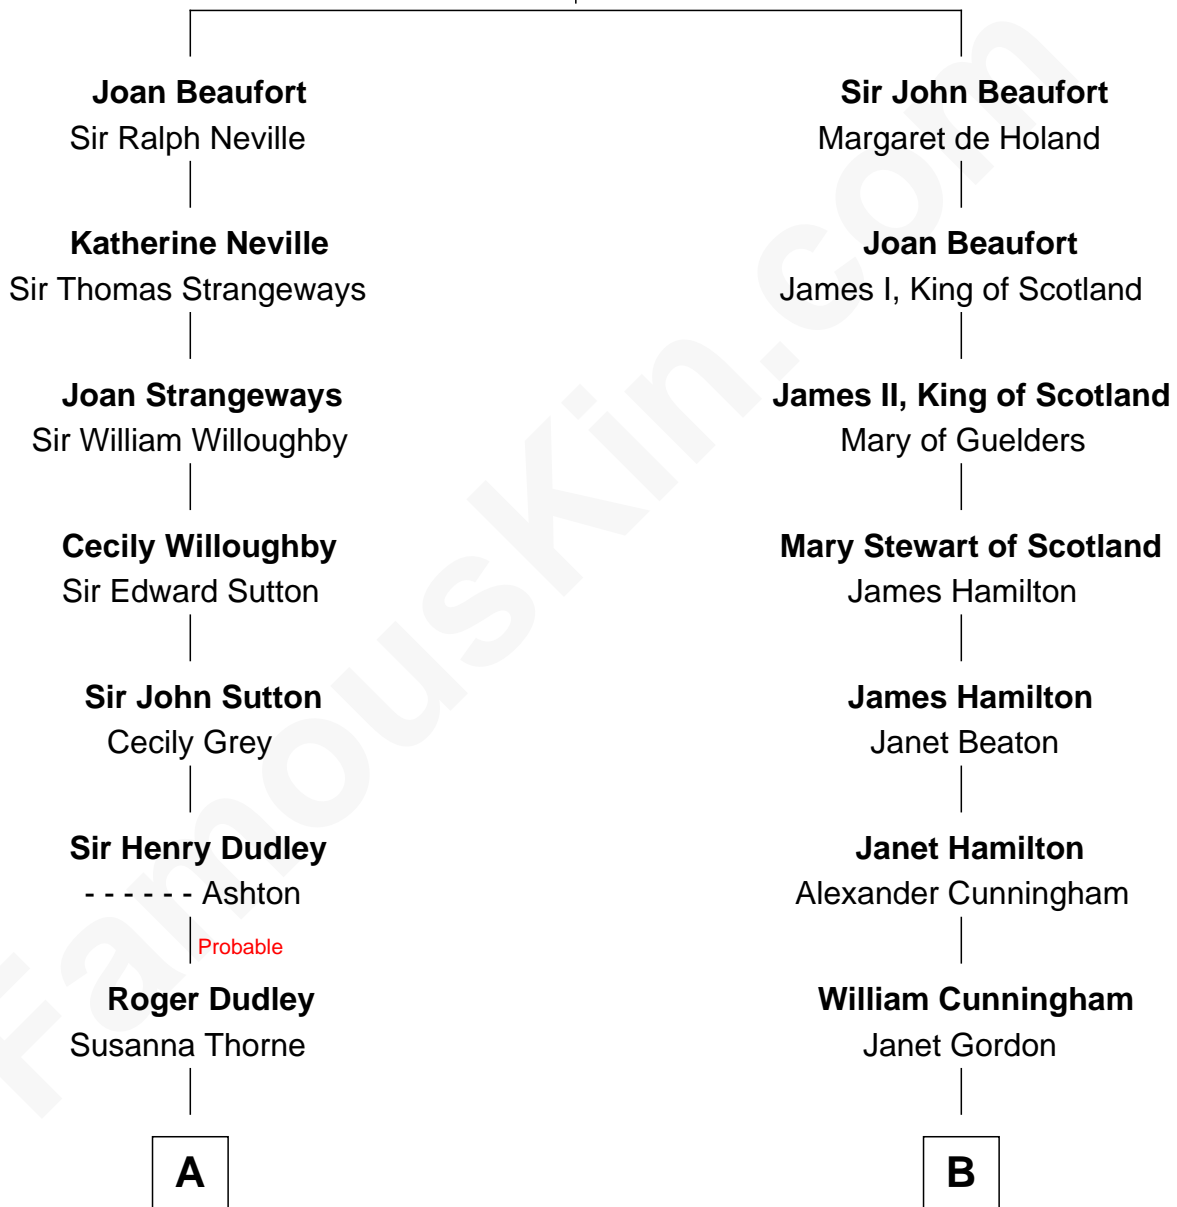

## Relationship Chart of

### Nicholas Gilman

*Signer of the U.S. Constitution*

13th cousin 1 time removed of

### Alexander Hamilton

*1st U.S. Secretary of the Treasury*

**John of Gaunt**  
Katherine Roet

**A**

**Gov. Thomas Dudley**

Dorothy York

**Patience Dudley**

Maj. Gen. Daniel Denison