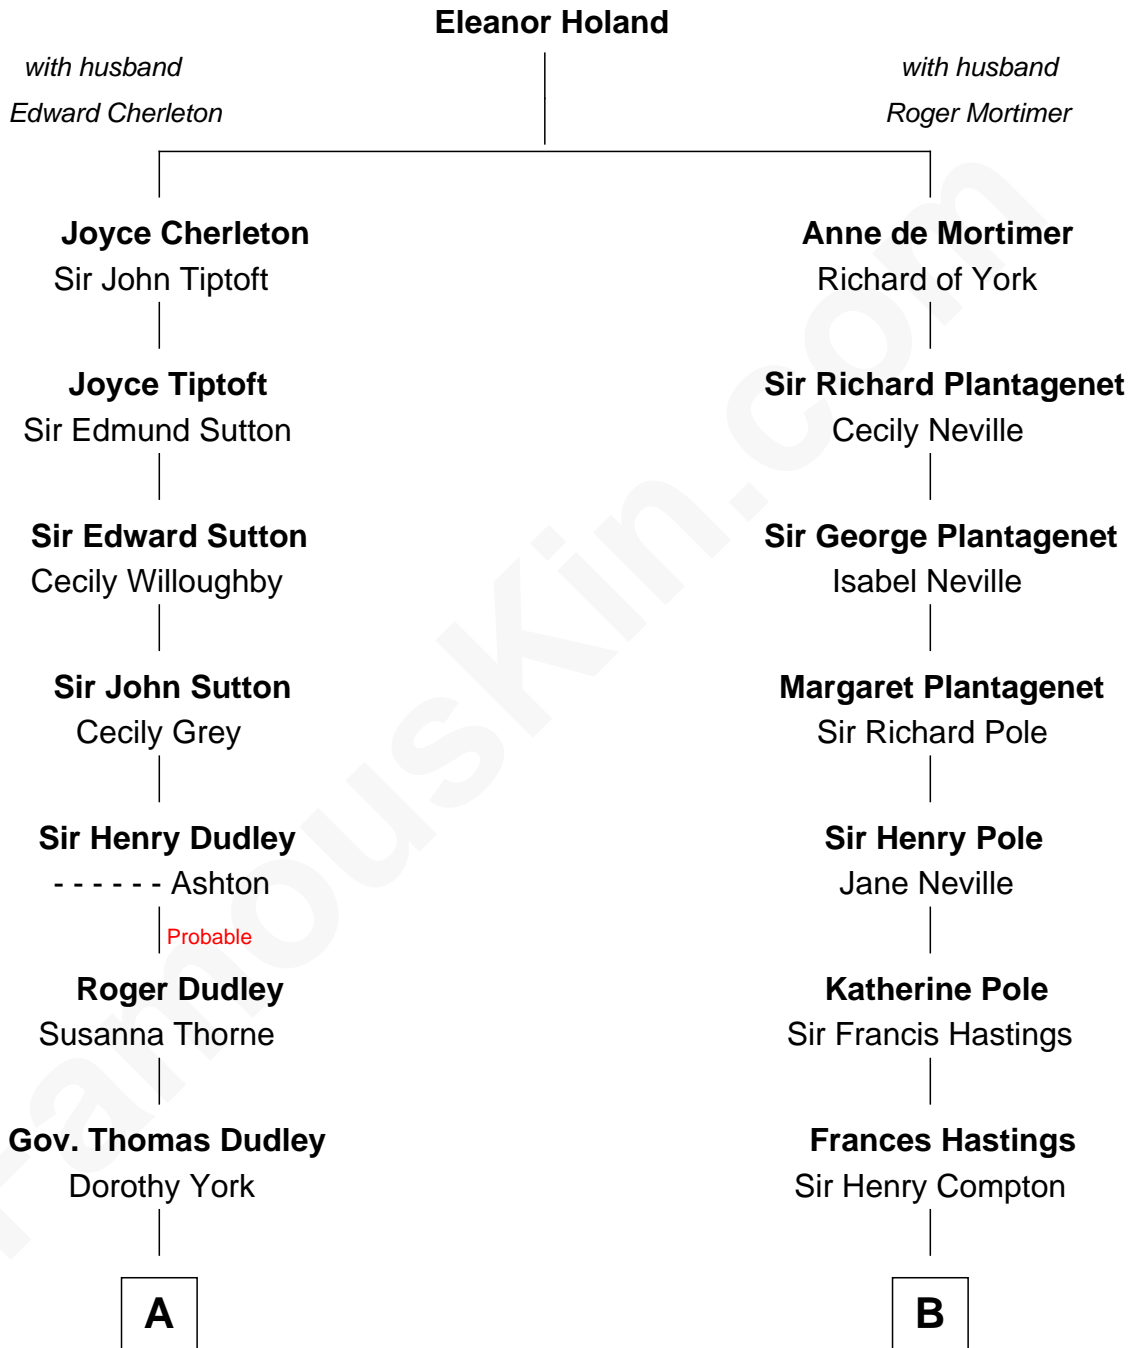

FamousKin.com

Relationship Chart of

Nicholas Gilman

Signer of the U.S. Constitution

12th cousin 6 times removed of

Princess Diana

Princess of Wales

C

Edward John Spencer
Frances Ruth Burke Roche

Princess Diana
Princess of Wales

FamousKin.com