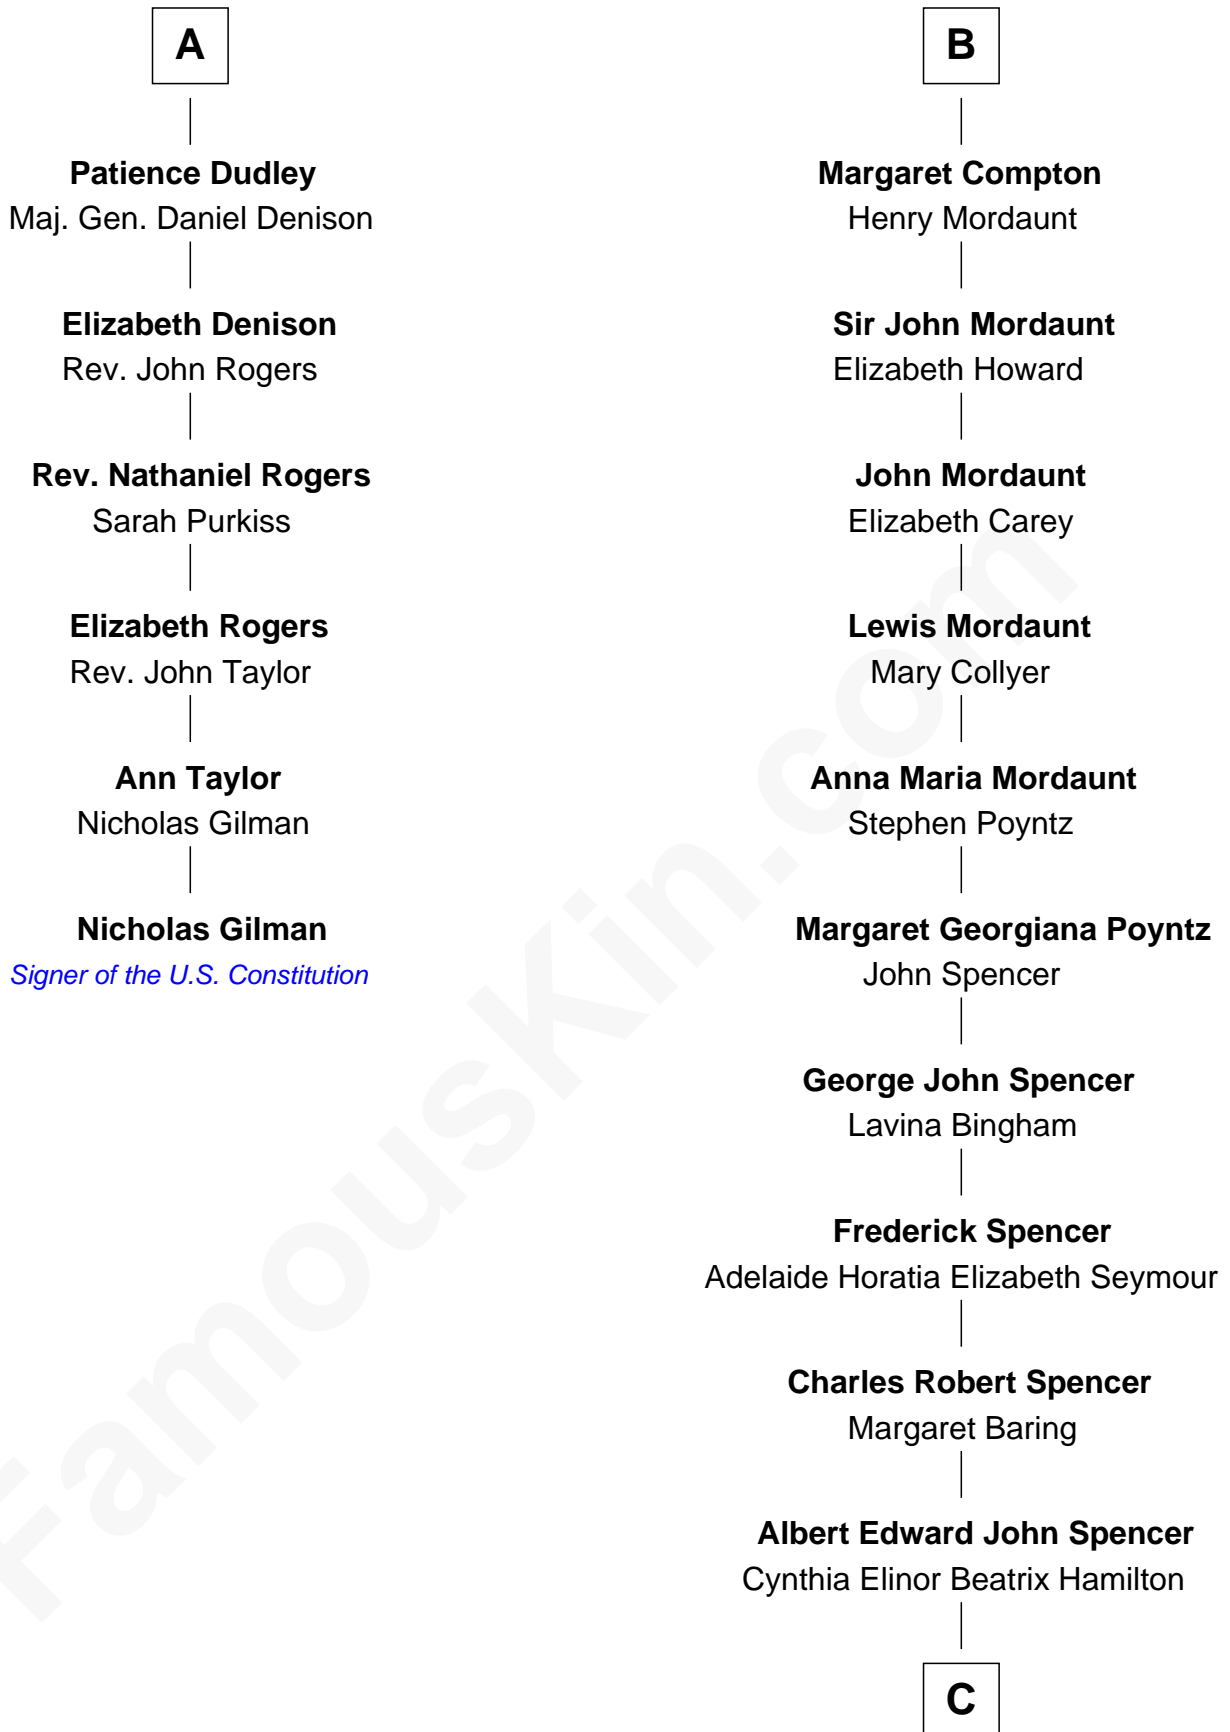

FamousKin.com

Relationship Chart of

Nicholas Gilman

Signer of the U.S. Constitution

12th cousin 6 times removed of

Princess Diana

Princess of Wales

C

Edward John Spencer
Frances Ruth Burke Roche

Princess Diana
Princess of Wales

FamousKin.com