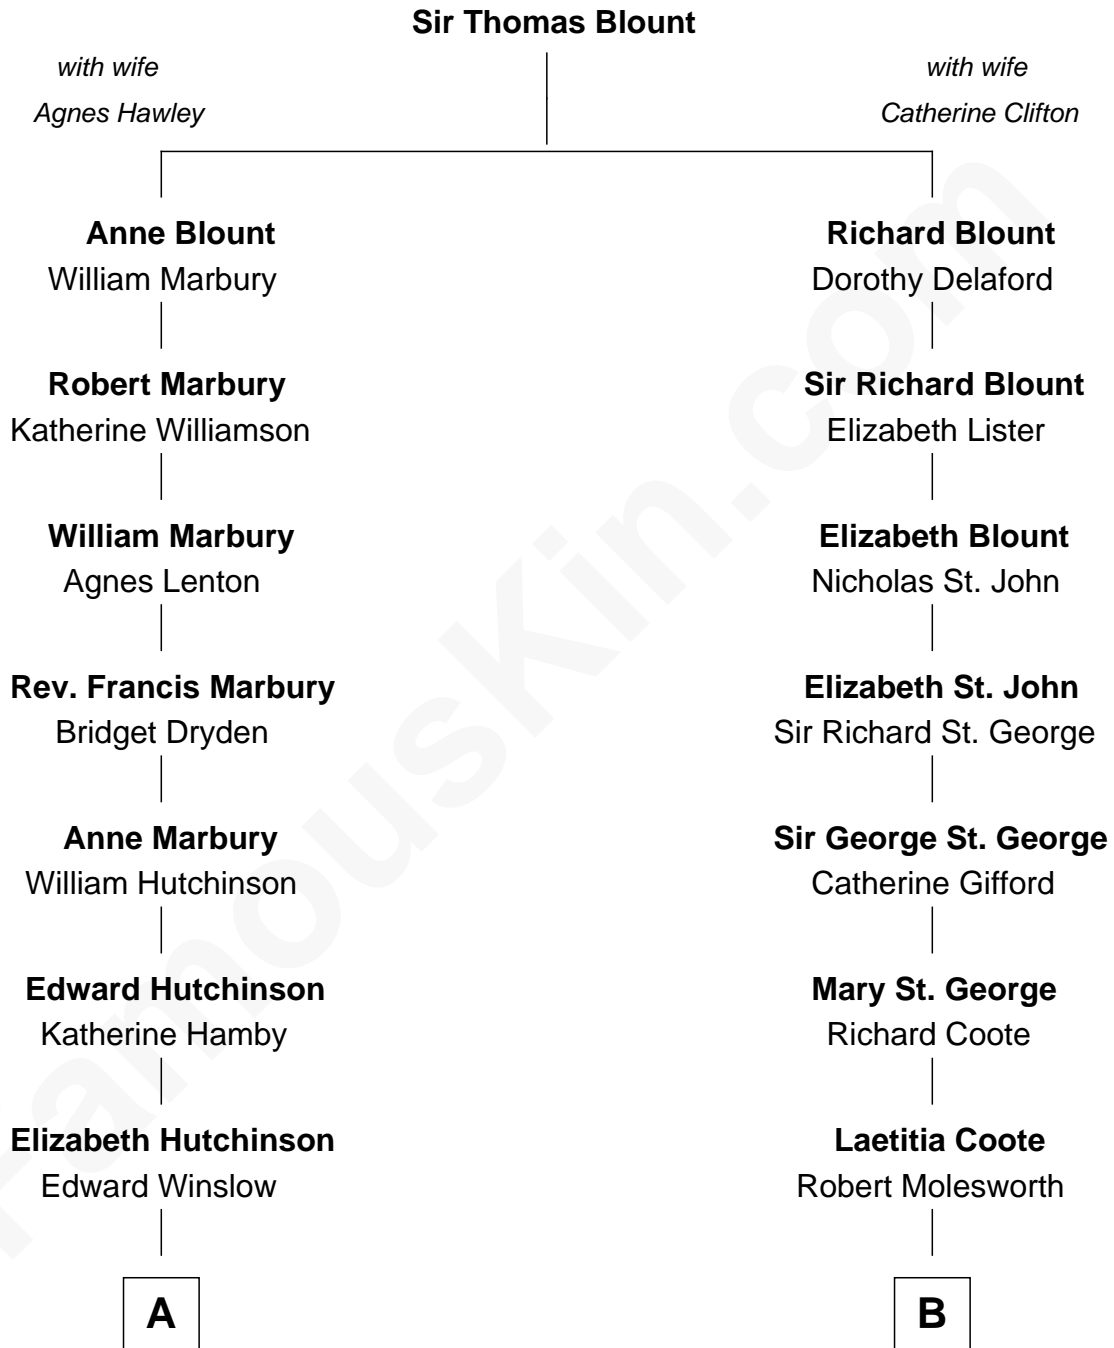

## Relationship Chart of

### Nicholas Gilman

*Signer of the U.S. Constitution*

10th cousin 5 times removed of

### Princess Diana

*Princess of Wales*

**A**

**Anna Winslow**

John Taylor

**Rev. John Taylor**

Elizabeth Rogers

**Ann Taylor**