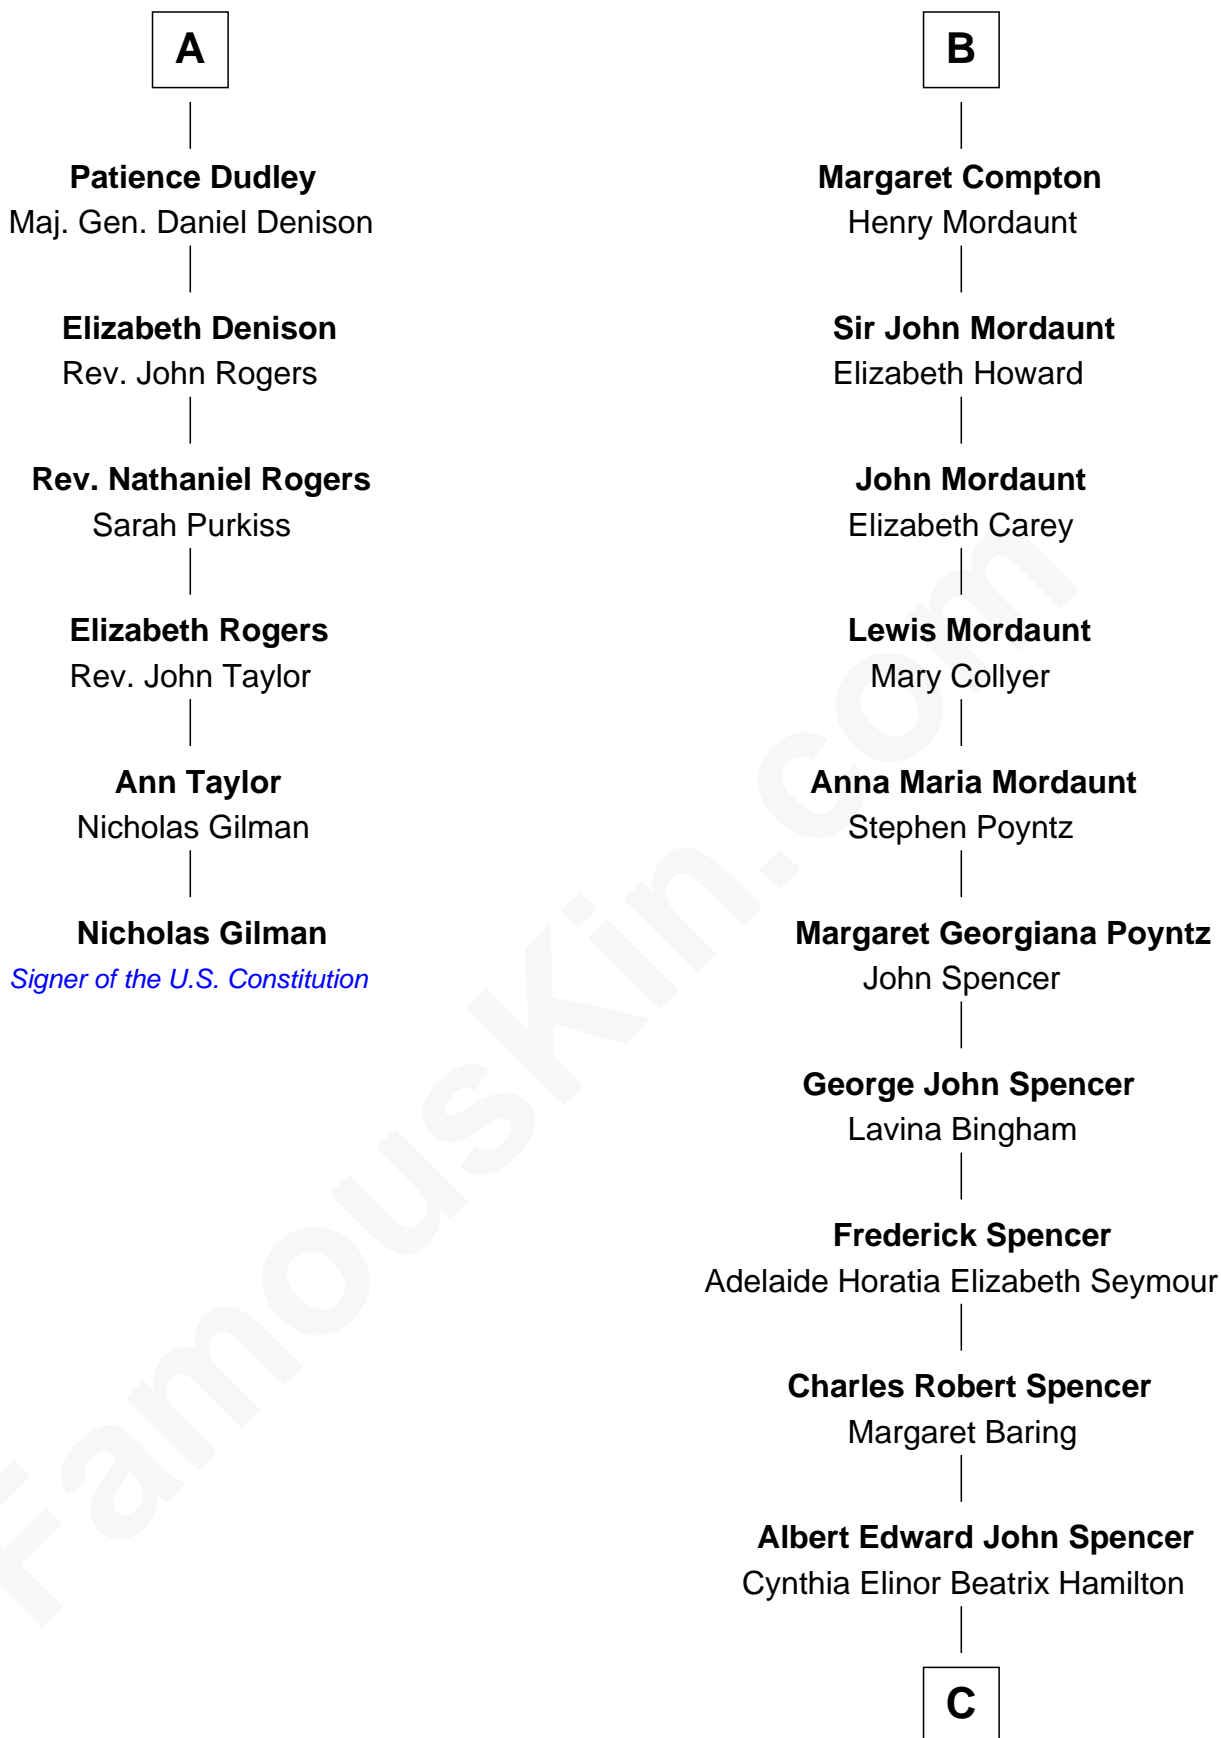

FamousKin.com

Relationship Chart of

Nicholas Gilman

Signer of the U.S. Constitution

12th cousin 7 times removed of

Prince William

Prince of Wales

C

Edward John Spencer
Frances Ruth Burke Roche

Princess Diana Frances Spencer
Charles III, King of the United Kingdom

Prince William
Prince of Wales