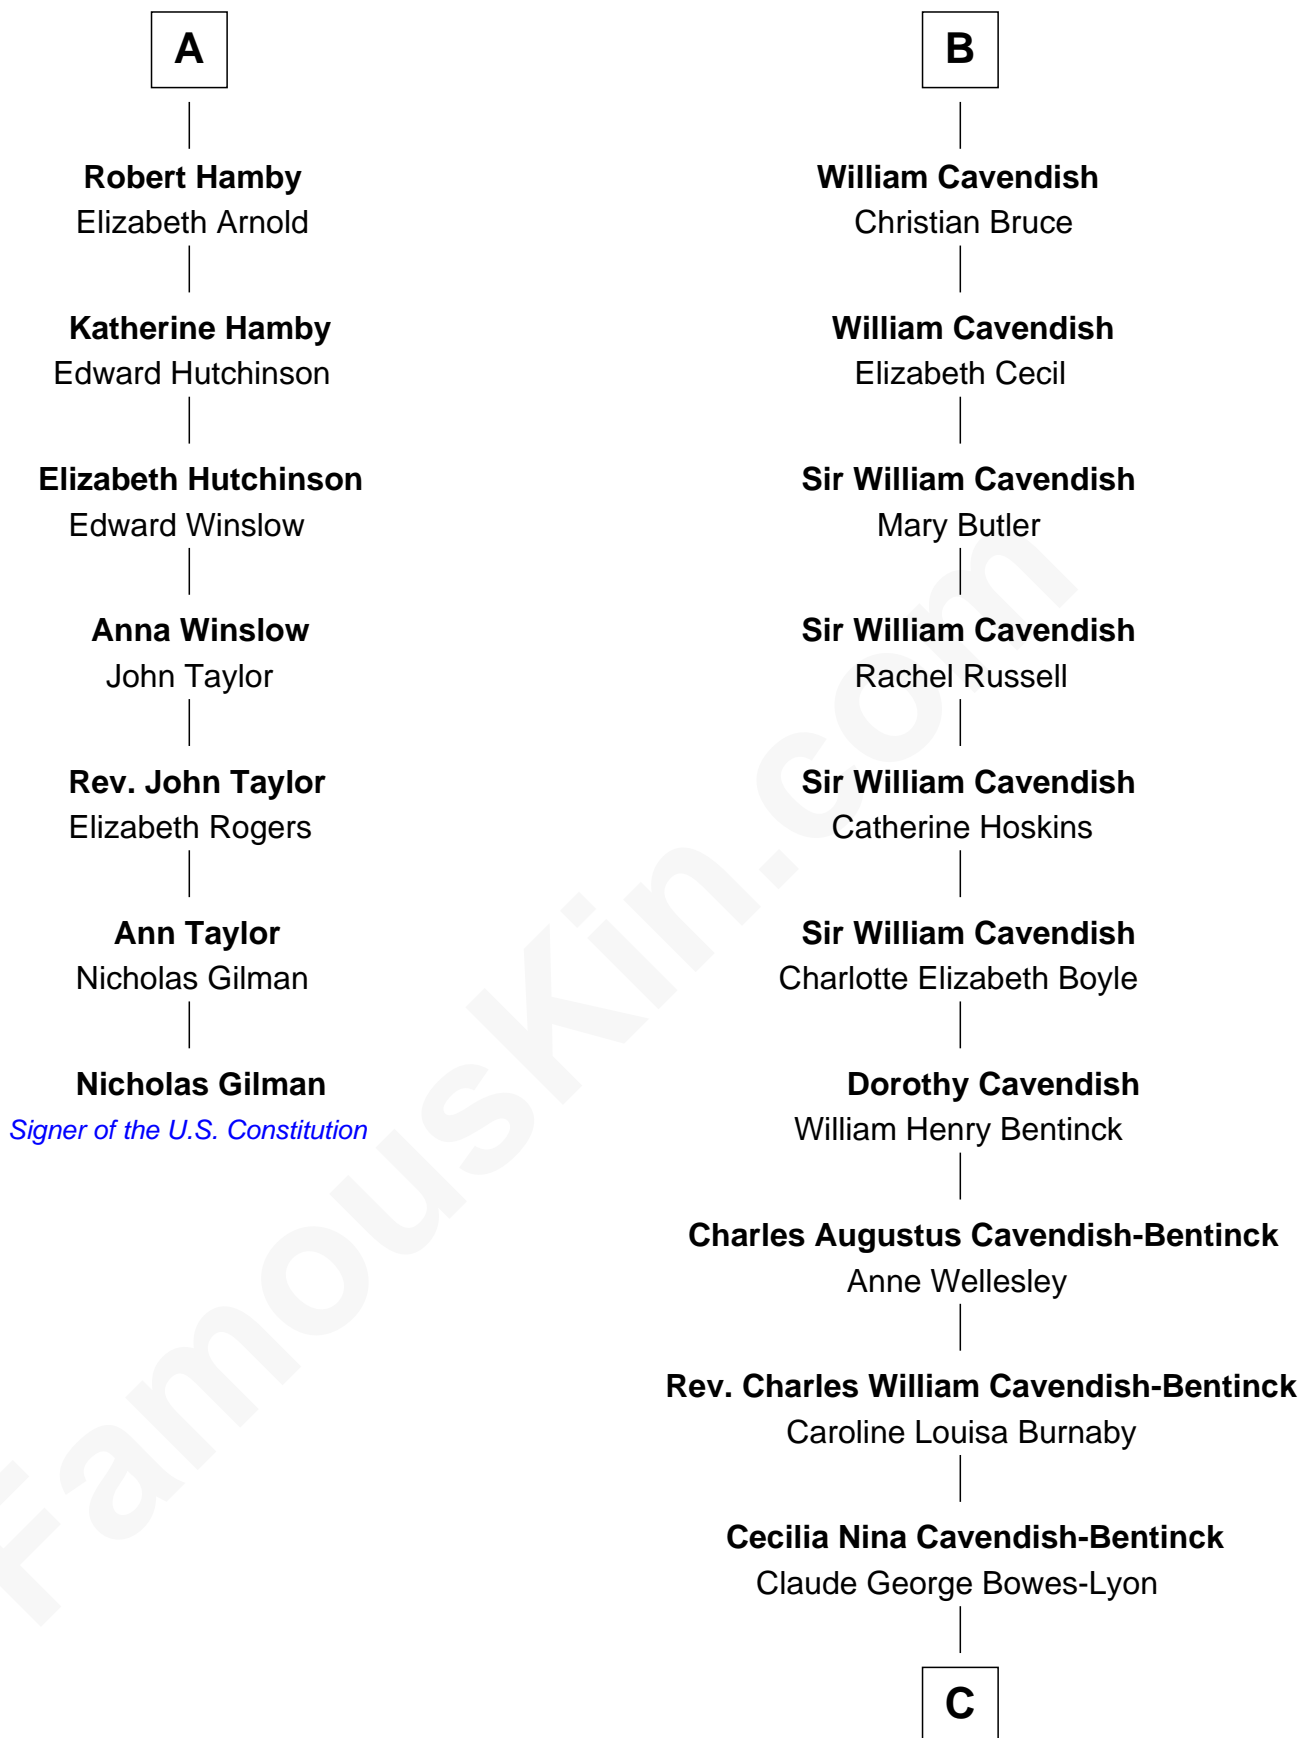

# FamousKin.com Relationship Chart of

**Nicholas Gilman**

*Signer of the U.S. Constitution*

13th cousin 7 times removed of

**Prince William**

*Prince of Wales*

**Sir Walter Tailboys**

Margaret - - - - -

**John Booth**

Anne Thimbleby

**Eleanor Booth**

Edward Hamby

**William Hamby**

Margaret Blewett

**A**

**Sir Walter Tailboys**

Elizabeth Leeke

**Elizabeth Hardwick**

Sir William Cavendish

**Sir William Cavendish**

Anne Keighley

**B**

C

**Elizabeth Bowes-Lyon**  
George VI, King of the United Kingdom

**Elizabeth II, Queen of the United Kingdom**  
Prince Philip of Edinburgh

**Charles III, King of the United Kingdom**  
Princess Diana Frances Spencer

**Prince William**  
*Prince of Wales*