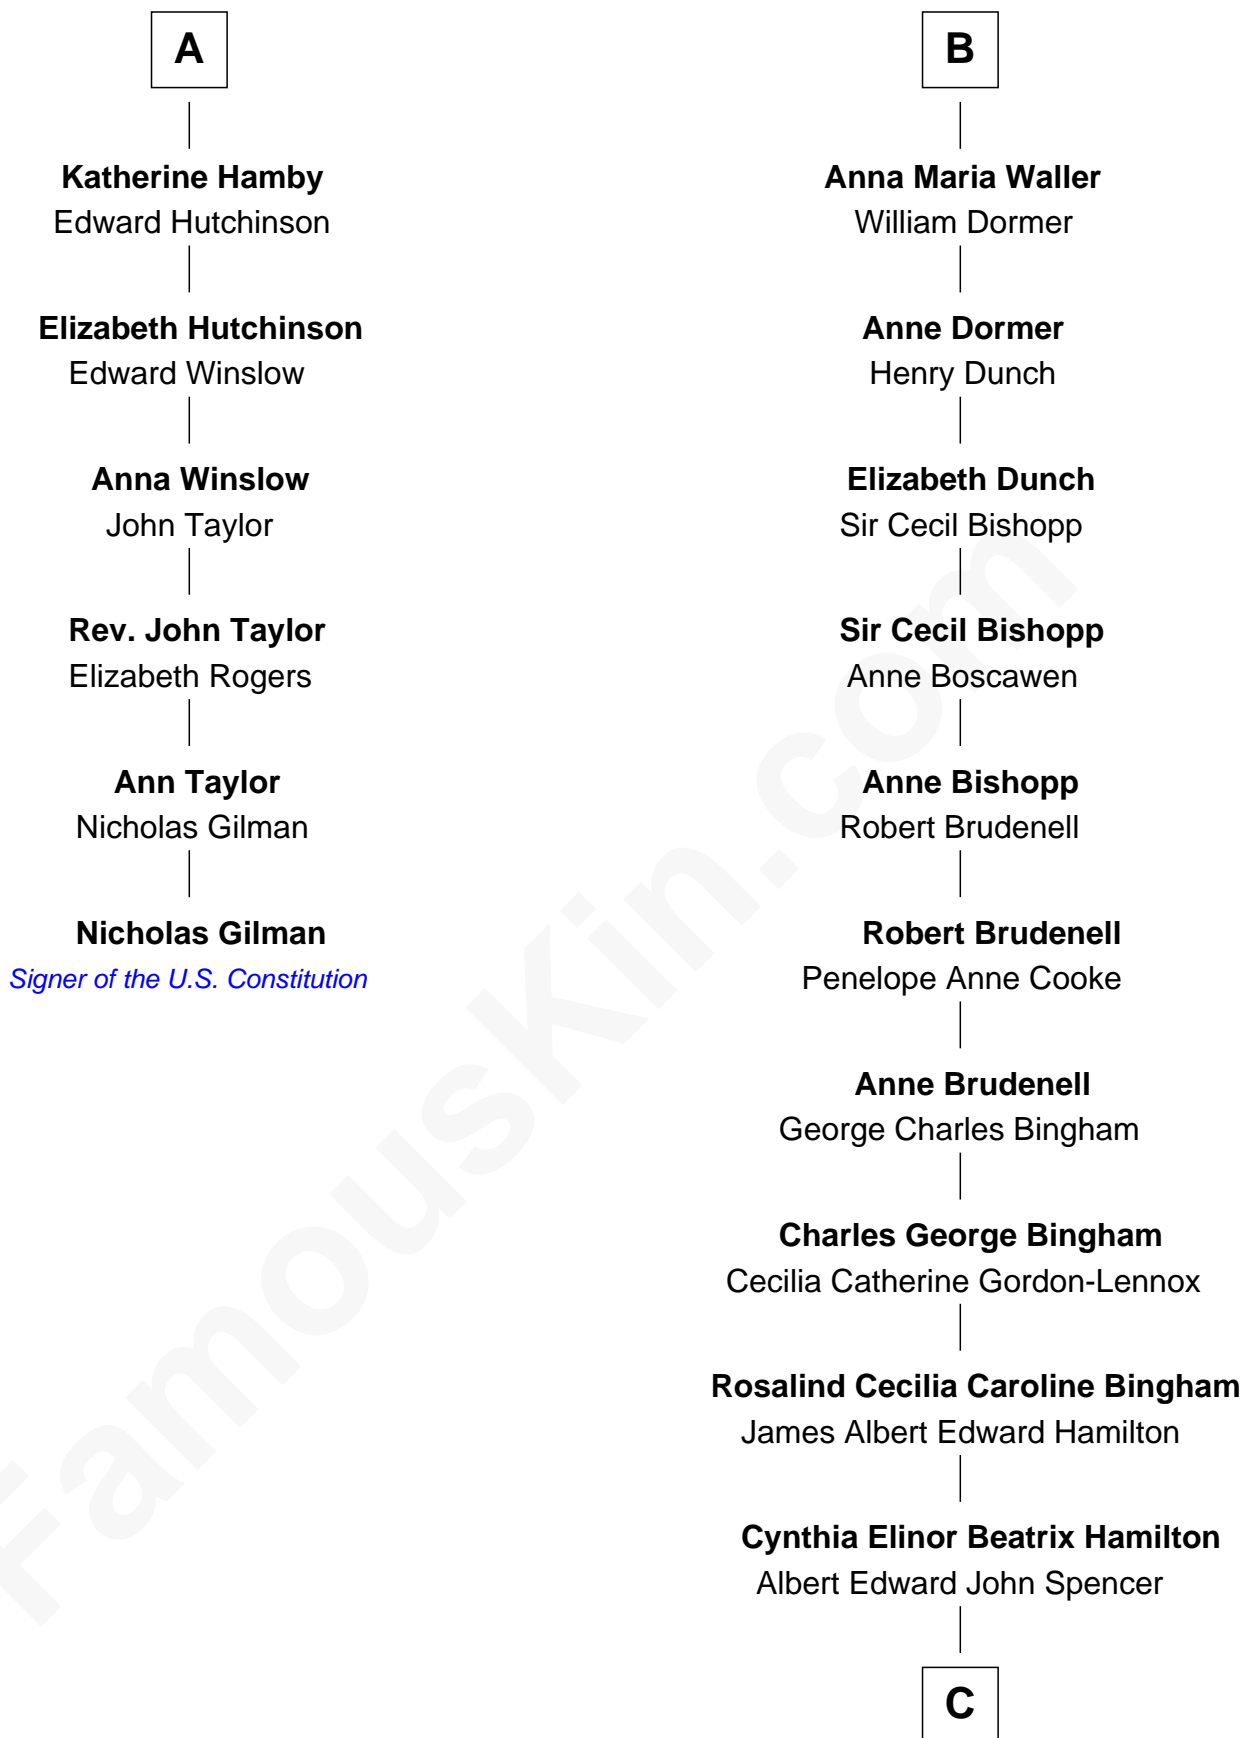

# FamousKin.com Relationship Chart of

**Nicholas Gilman**

*Signer of the U.S. Constitution*

12th cousin 7 times removed of

**Prince William**

*Prince of Wales*

**Sir Baldwin Freville**

Maude le Scrope

**Margaret Freville**  
Sir Hugh Willoughby

**Margery Willoughby**  
Sir Godfrey Hilton

**Elizabeth Hilton**  
Richard Thimbleby

**Anne Thimbleby**  
John Booth

**Eleanor Booth**  
Edward Hamby

**William Hamby**  
Margaret Blewett

**Robert Hamby**  
Elizabeth Arnold

**A**

**Elizabeth Freville**  
Sir Thomas Ferrers

**Sir Henry Ferrers**  
Margaret Heckstall

**Sir Edward Ferrers**  
Constance Brome

**Elizabeth Ferrers**  
John Hampden

**Griffith Hampden**  
Anne Cave

**Anne Hampden**  
Robert Waller

**Edmund Waller**  
Anne Banks

**B**

C

**Edward John Spencer**  
Frances Ruth Burke Roche

**Princess Diana Frances Spencer**  
Charles III, King of the United Kingdom