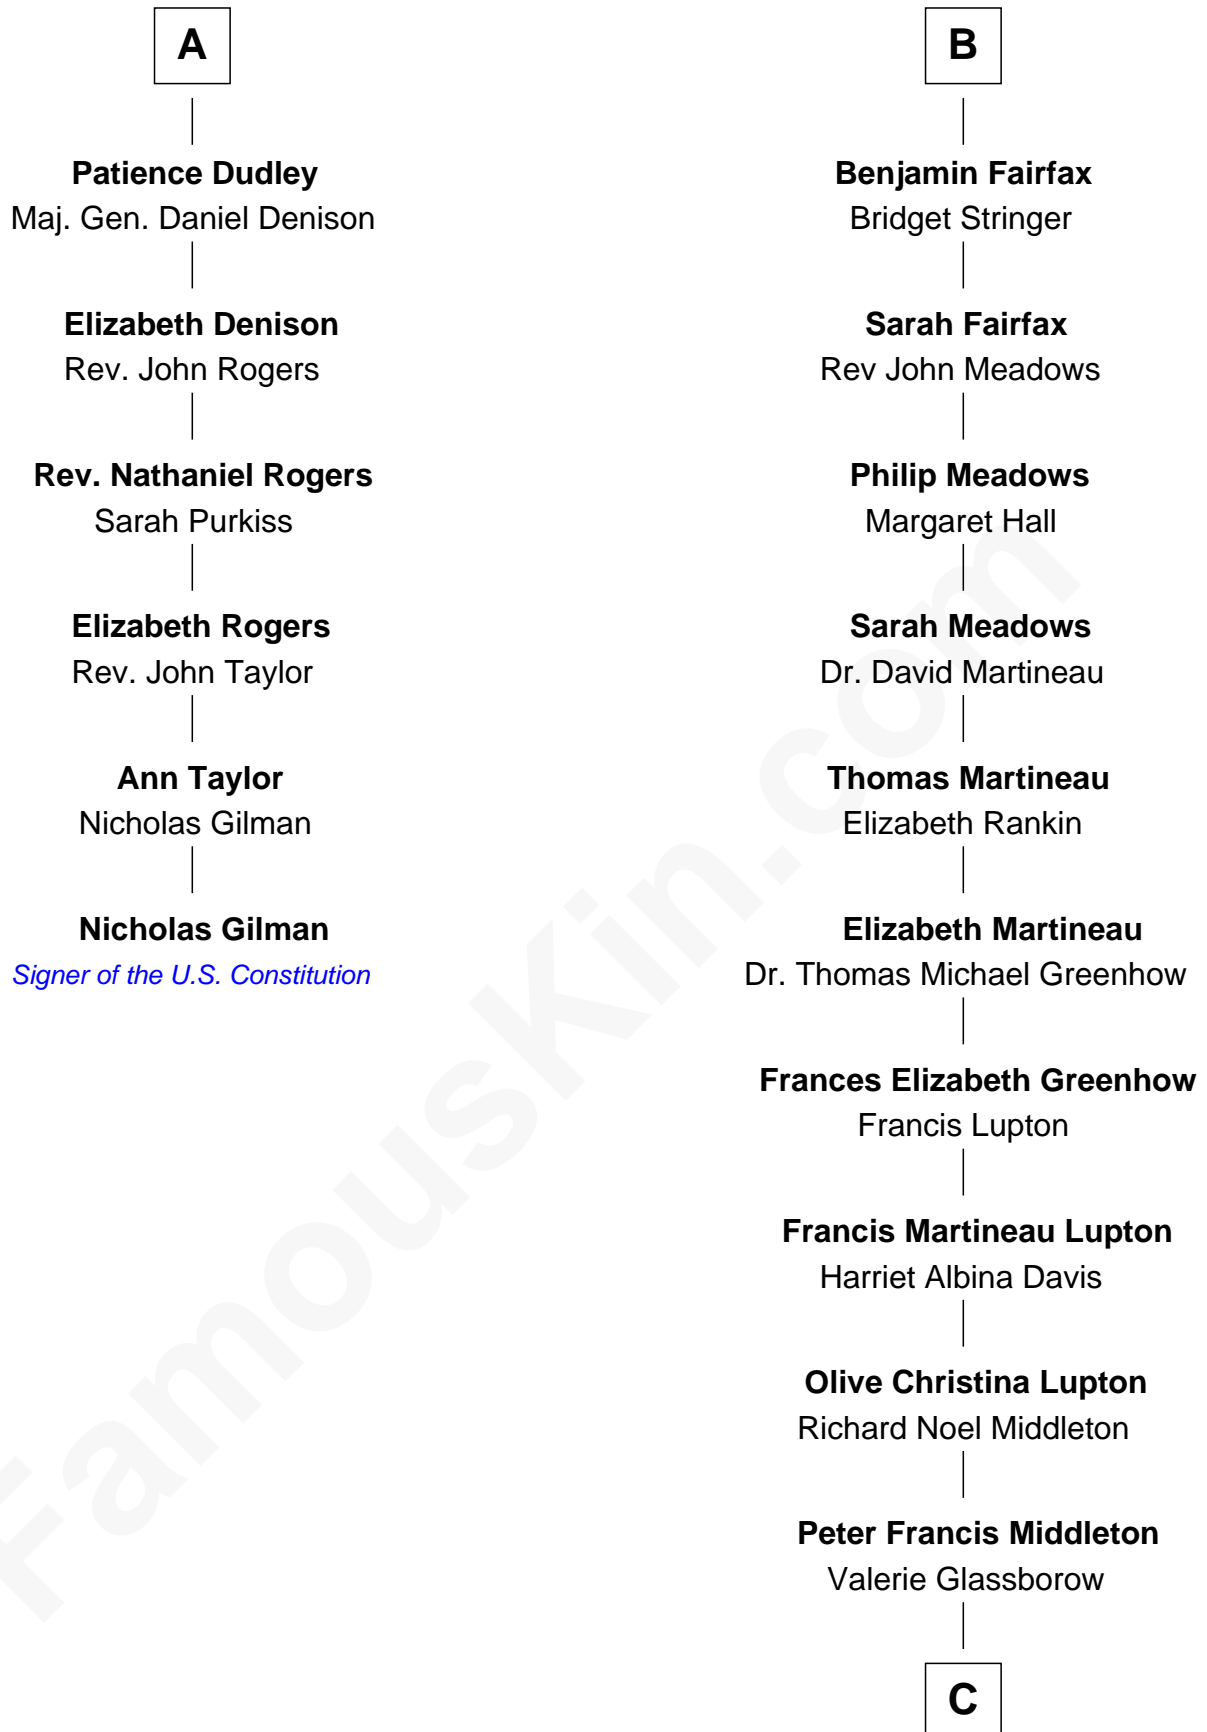

FamousKin.com Relationship Chart of

Nicholas Gilman

Signer of the U.S. Constitution

12th cousin 6 times removed of

Catherine Middleton

Princess of Wales

C

Michael Francis Middleton
Carole Elizabeth Goldsmith

Catherine Middleton
Princess of Wales

FamousKin.com