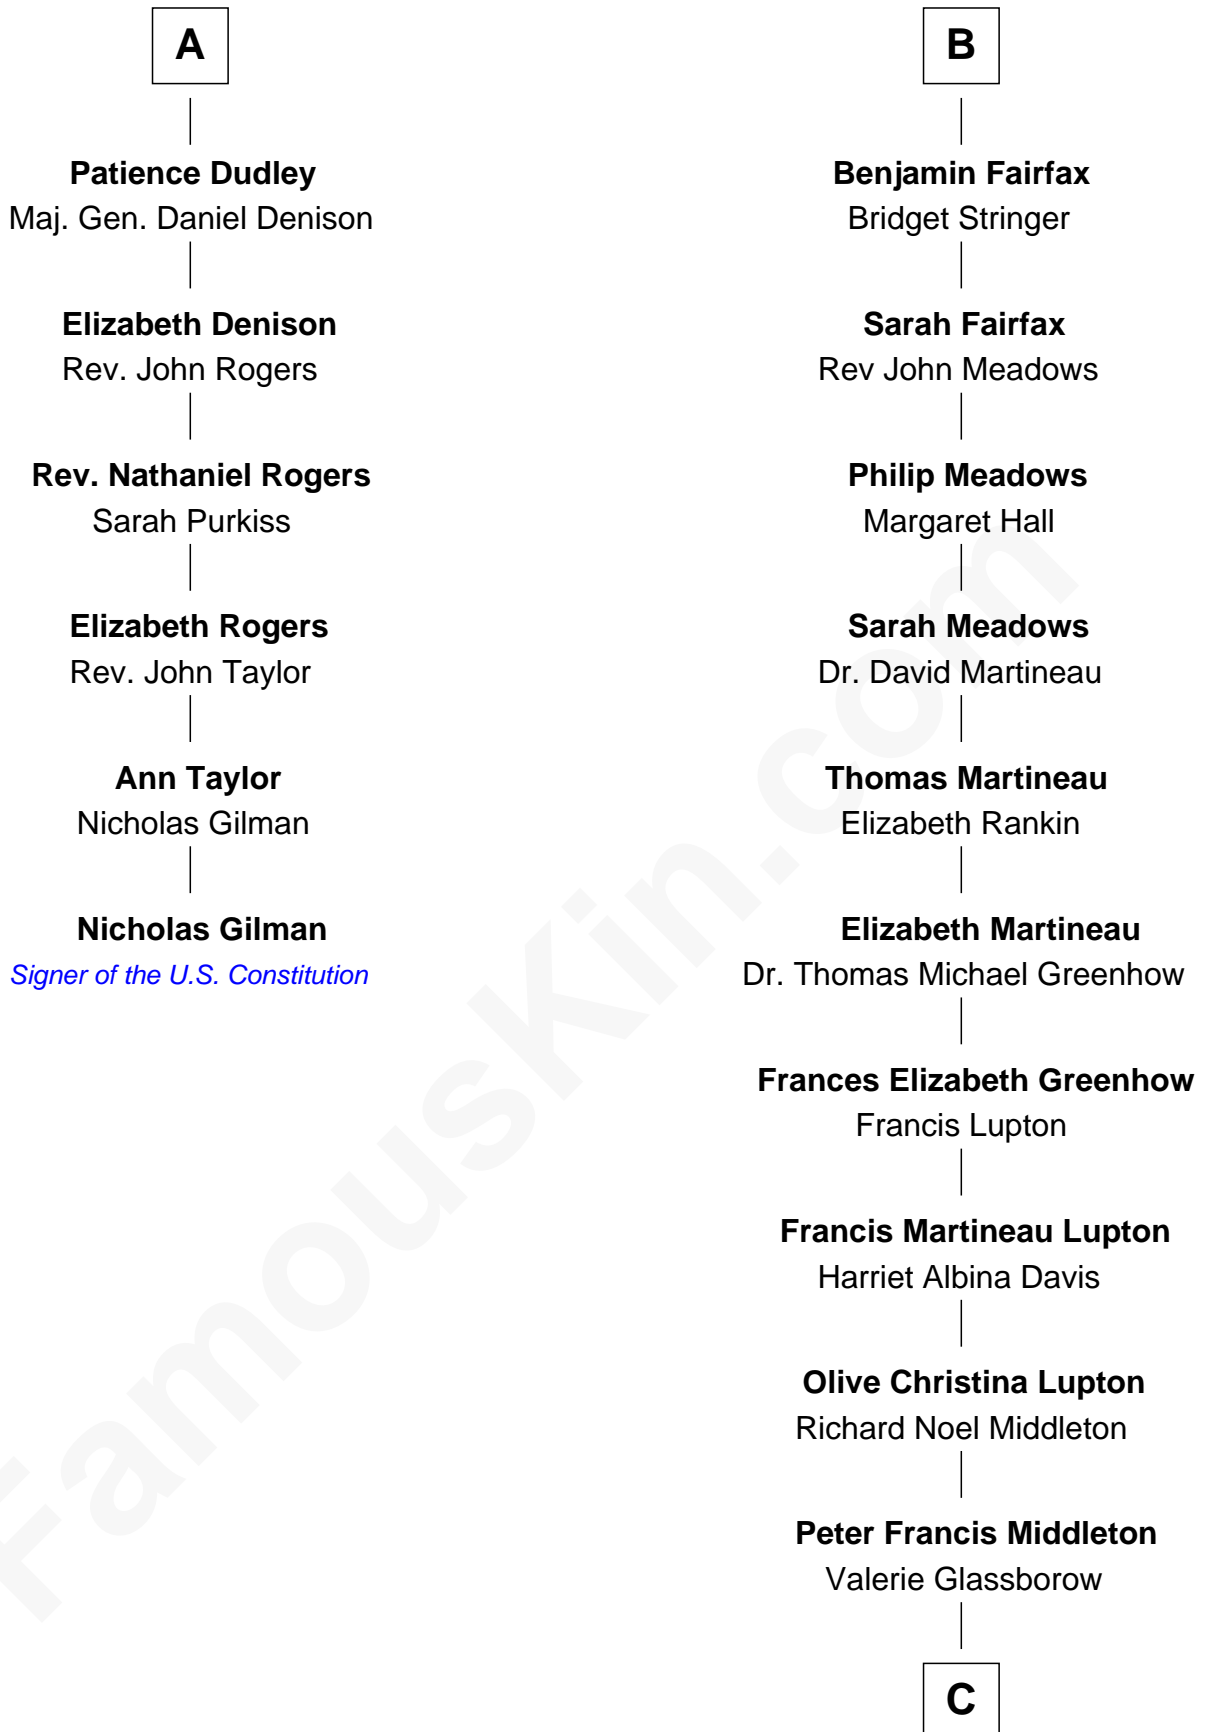

FamousKin.com

Relationship Chart of

Nicholas Gilman

Signer of the U.S. Constitution

12th cousin 6 times removed of

Catherine Middleton

Princess of Wales

C

Michael Francis Middleton
Carole Elizabeth Goldsmith

Catherine Middleton
Princess of Wales

FamousKin.com