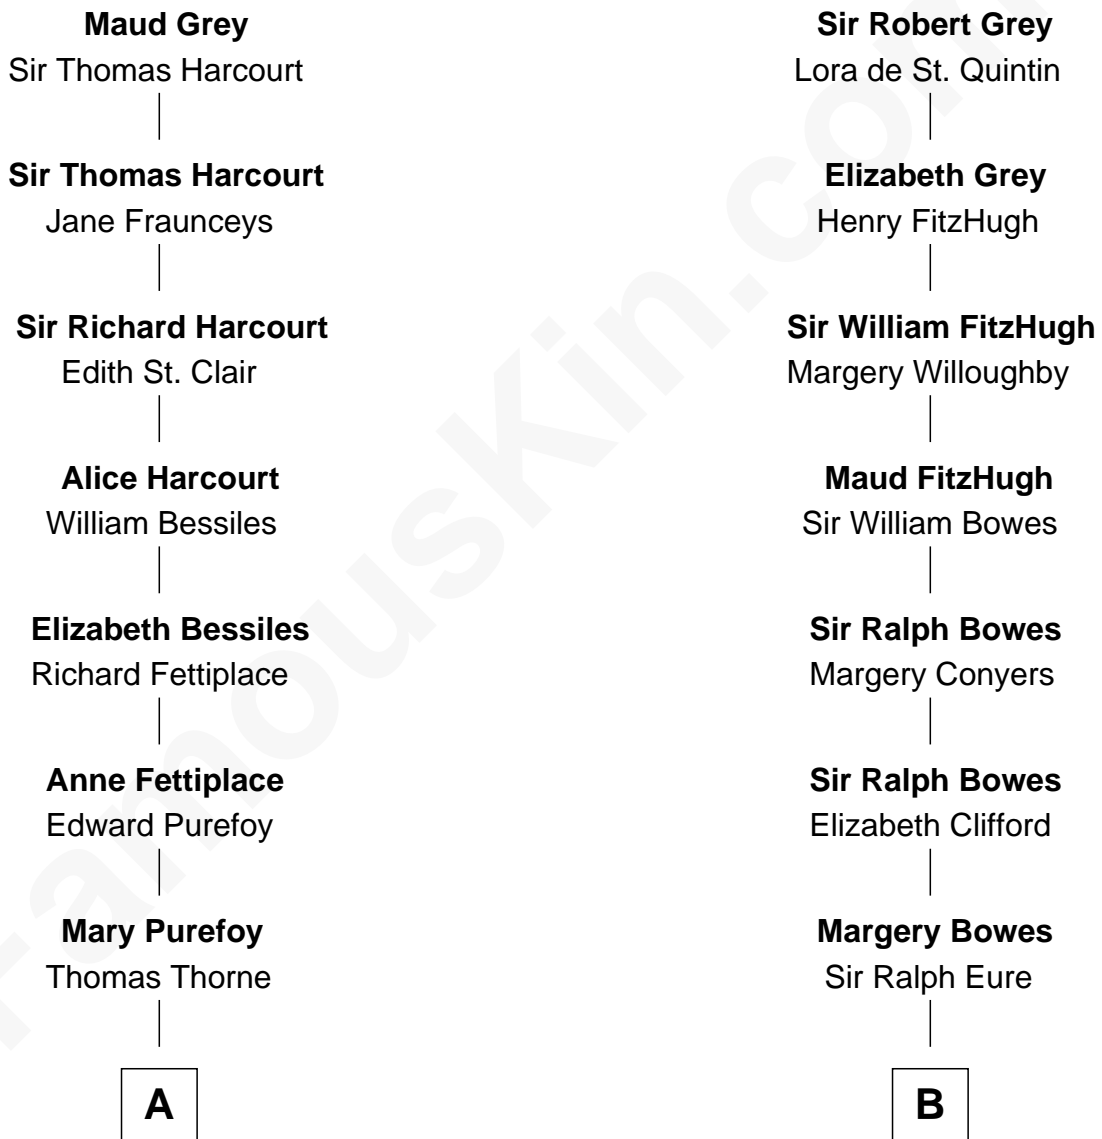

Sir John Grey

Avice Marmion