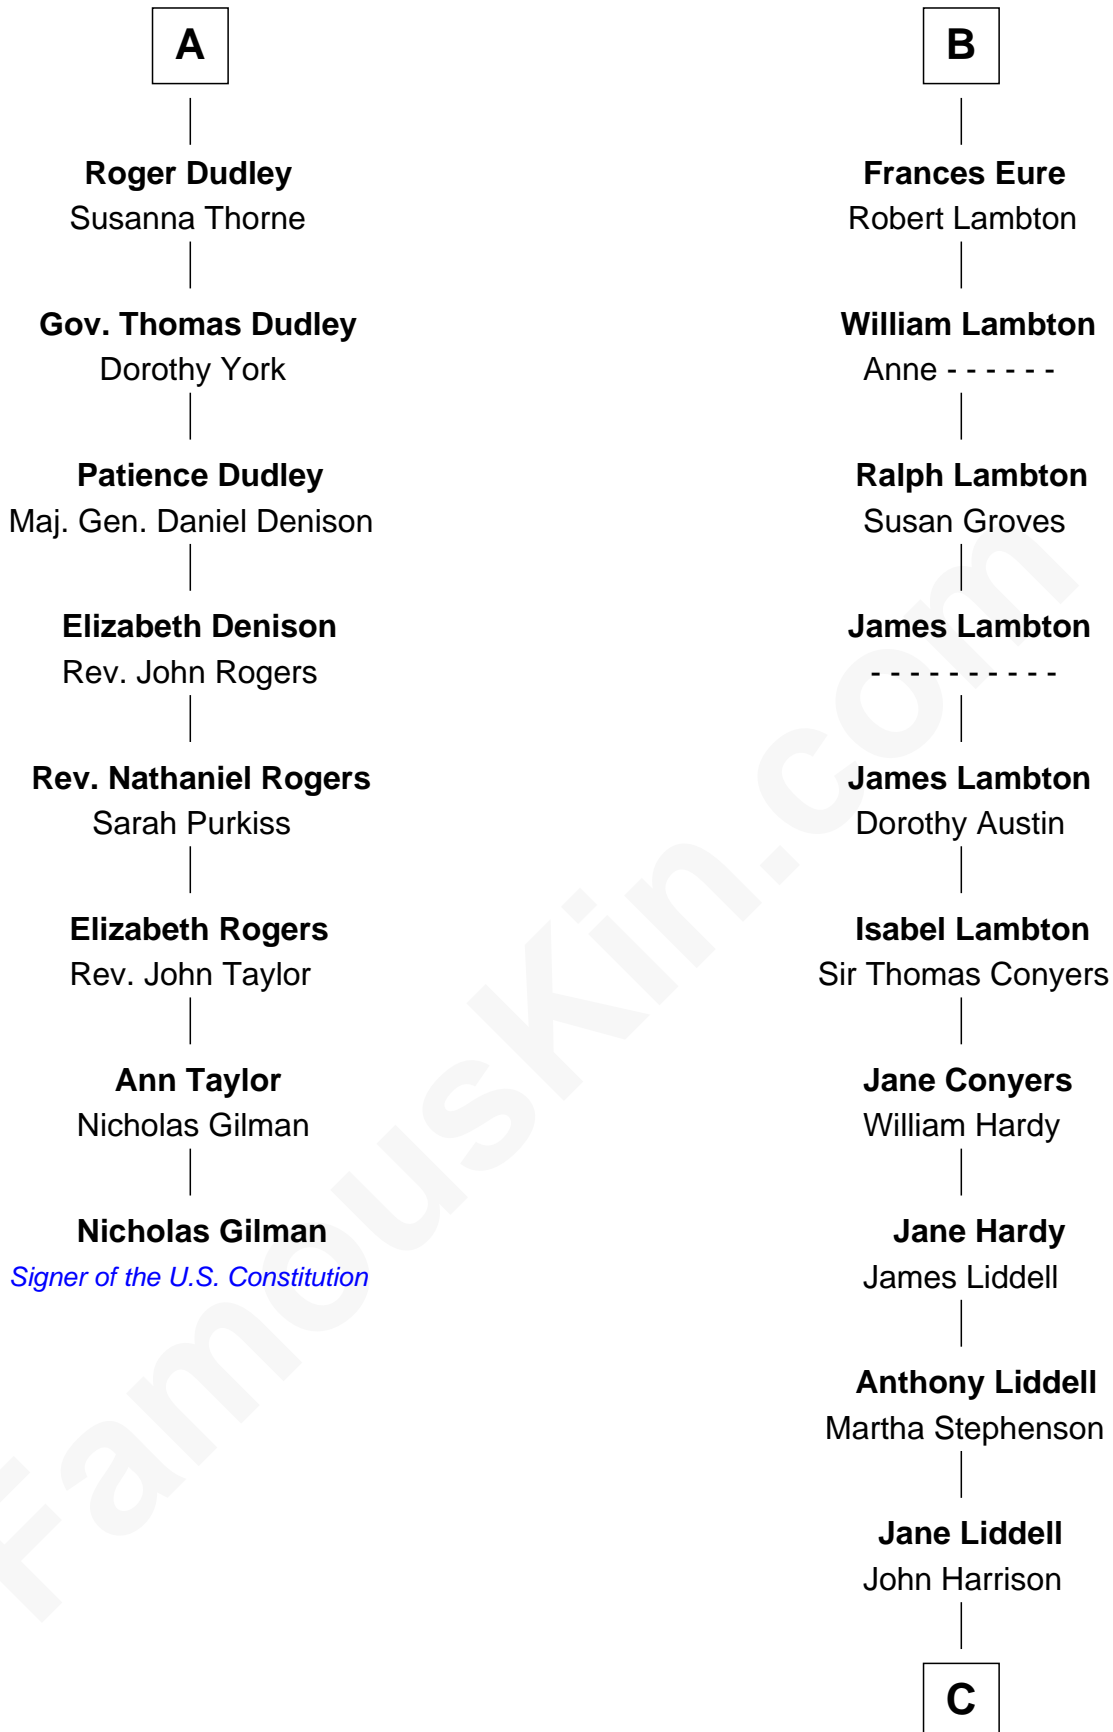

FamousKin.com Relationship Chart of

Nicholas Gilman

Signer of the U.S. Constitution

14th cousin 7 times removed of

Catherine Middleton

Princess of Wales

Sir Philip le Despencer

Elizabeth - - - - -

Sir Ralph Eure

Muriel Hastings

Sir William Eure

Elizabeth Willoughby

Sir Ralph Eure

Margery Bowes

B

C