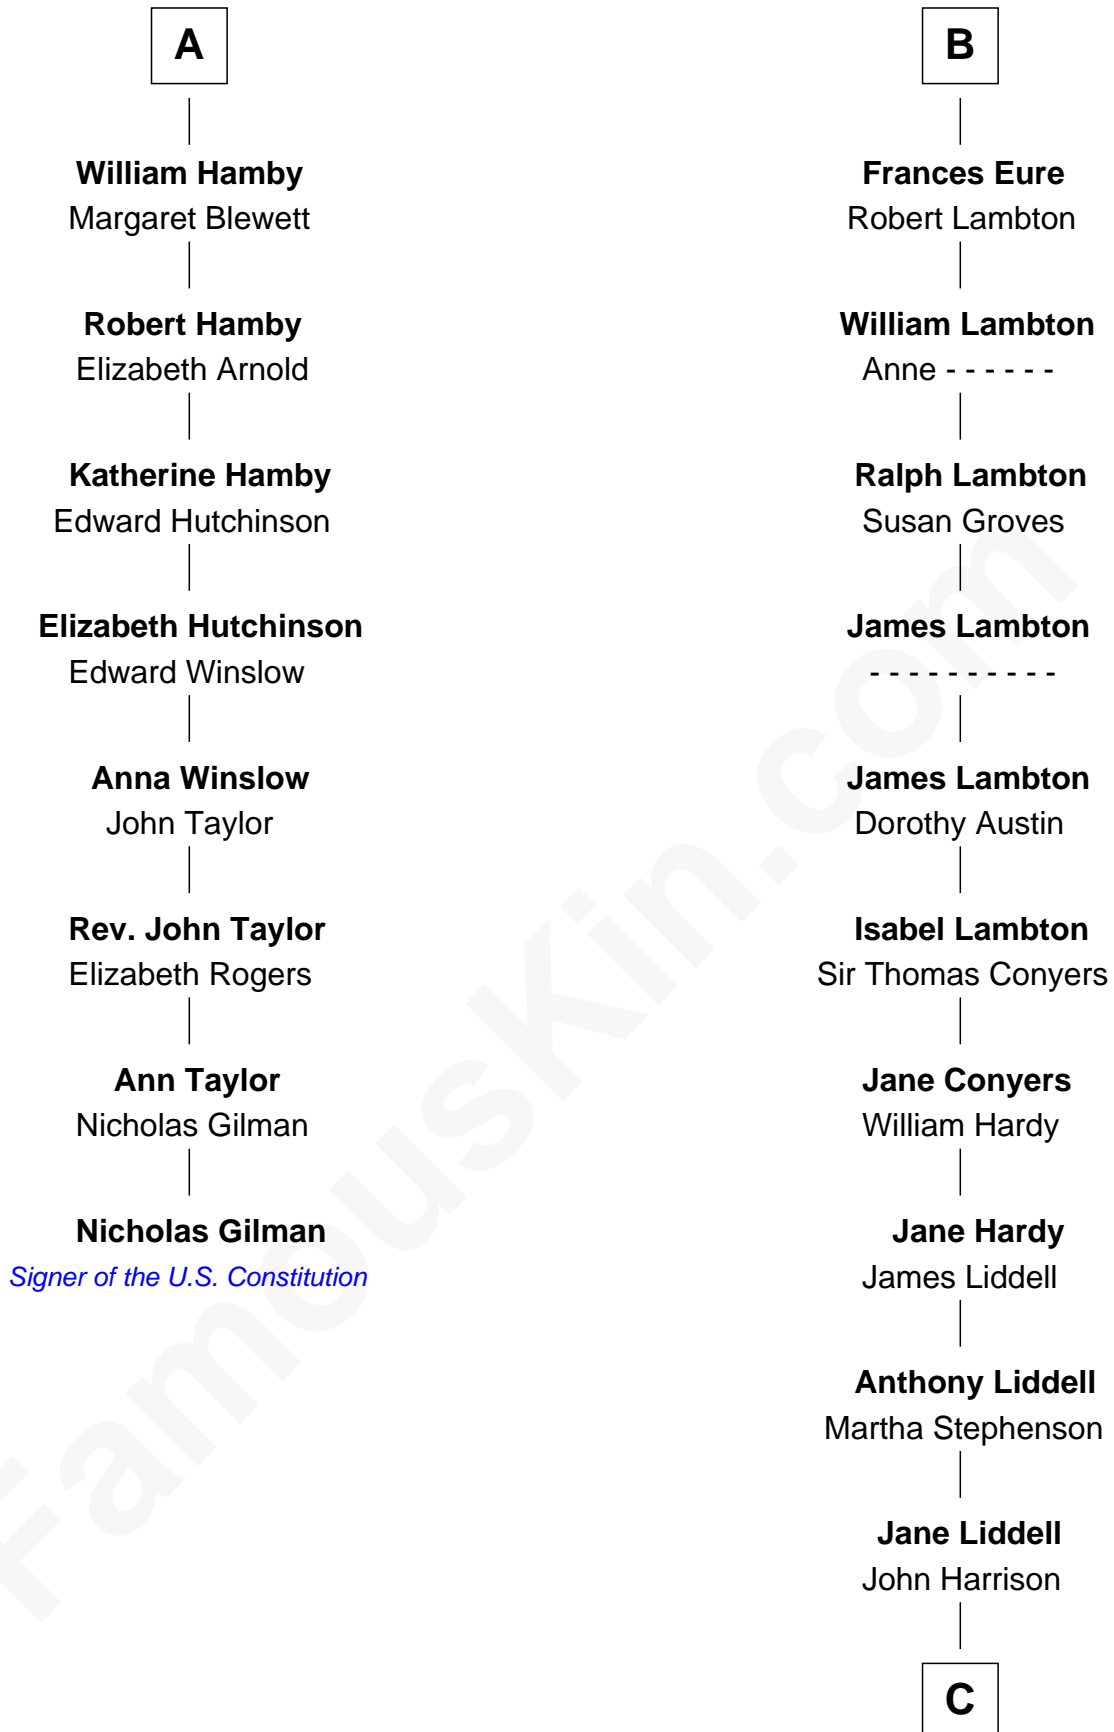

FamousKin.com Relationship Chart of

Nicholas Gilman

Signer of the U.S. Constitution

14th cousin 7 times removed of

Catherine Middleton

Princess of Wales

John de Welles

Maud de Roos

C

John Harrison

Jane Hill

Thomas Harrison

Elizabeth Mary Temple

Dorothy Harrison

Ronald John James Goldsmith

Carole Elizabeth Goldsmith