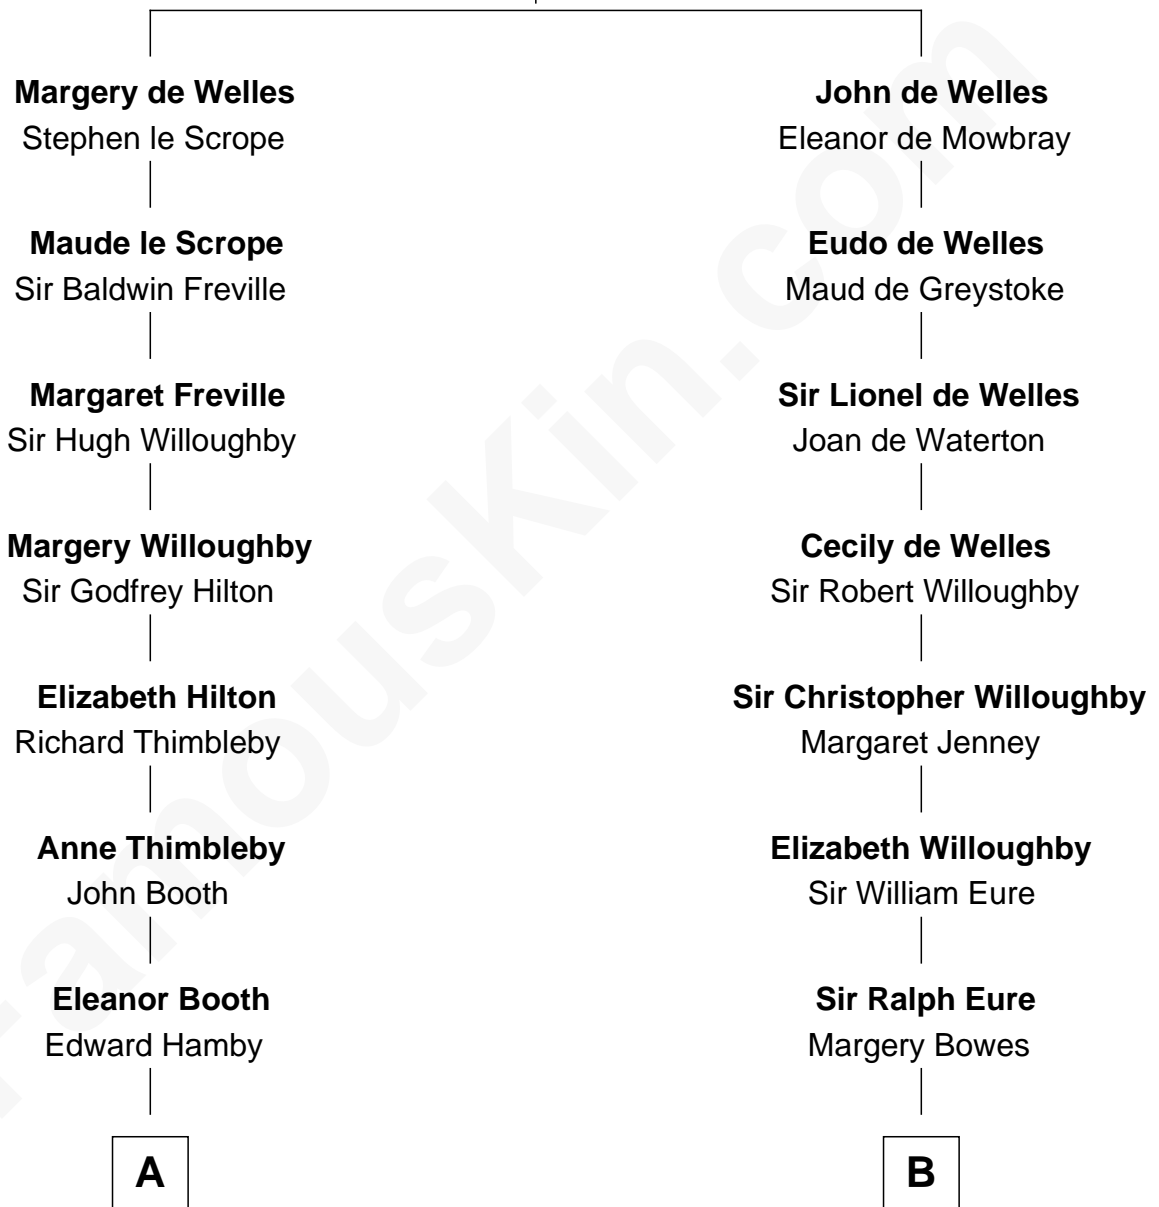

FamousKin.com Relationship Chart of

Nicholas Gilman

Signer of the U.S. Constitution

14th cousin 7 times removed of

Catherine Middleton

Princess of Wales

John de Welles

Maud de Roos

C

John Harrison

Jane Hill

Thomas Harrison

Elizabeth Mary Temple

Dorothy Harrison

Ronald John James Goldsmith

Carole Elizabeth Goldsmith

Michael Francis Middleton

Catherine Middleton

Princess of Wales