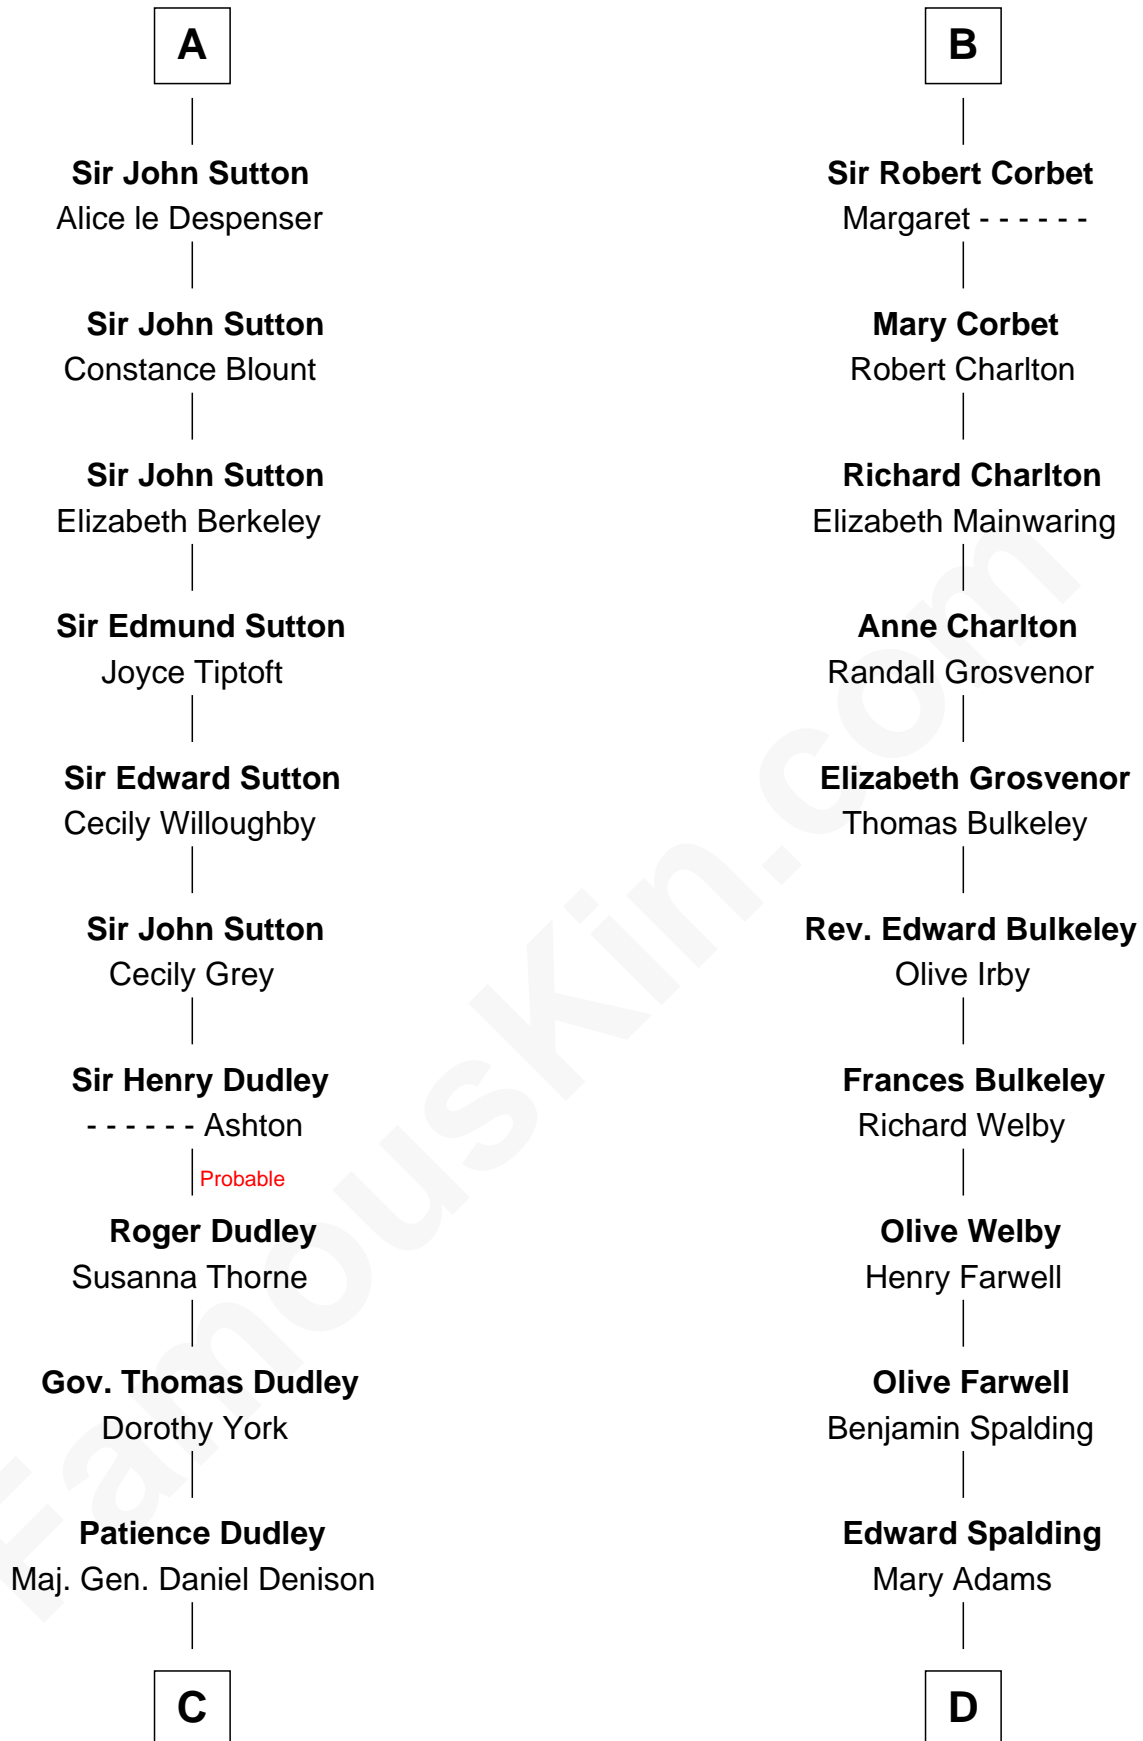

FamousKin.com Relationship Chart of

Nicholas Gilman

Signer of the U.S. Constitution

21st cousin of

William Rufus Day

36th U.S. Secretary of State

Ralph Paynell

C

Elizabeth Denison

Rev. John Rogers

Rev. Nathaniel Rogers

Sarah Purkiss

Elizabeth Rogers

Rev. John Taylor

Ann Taylor

Nicholas Gilman