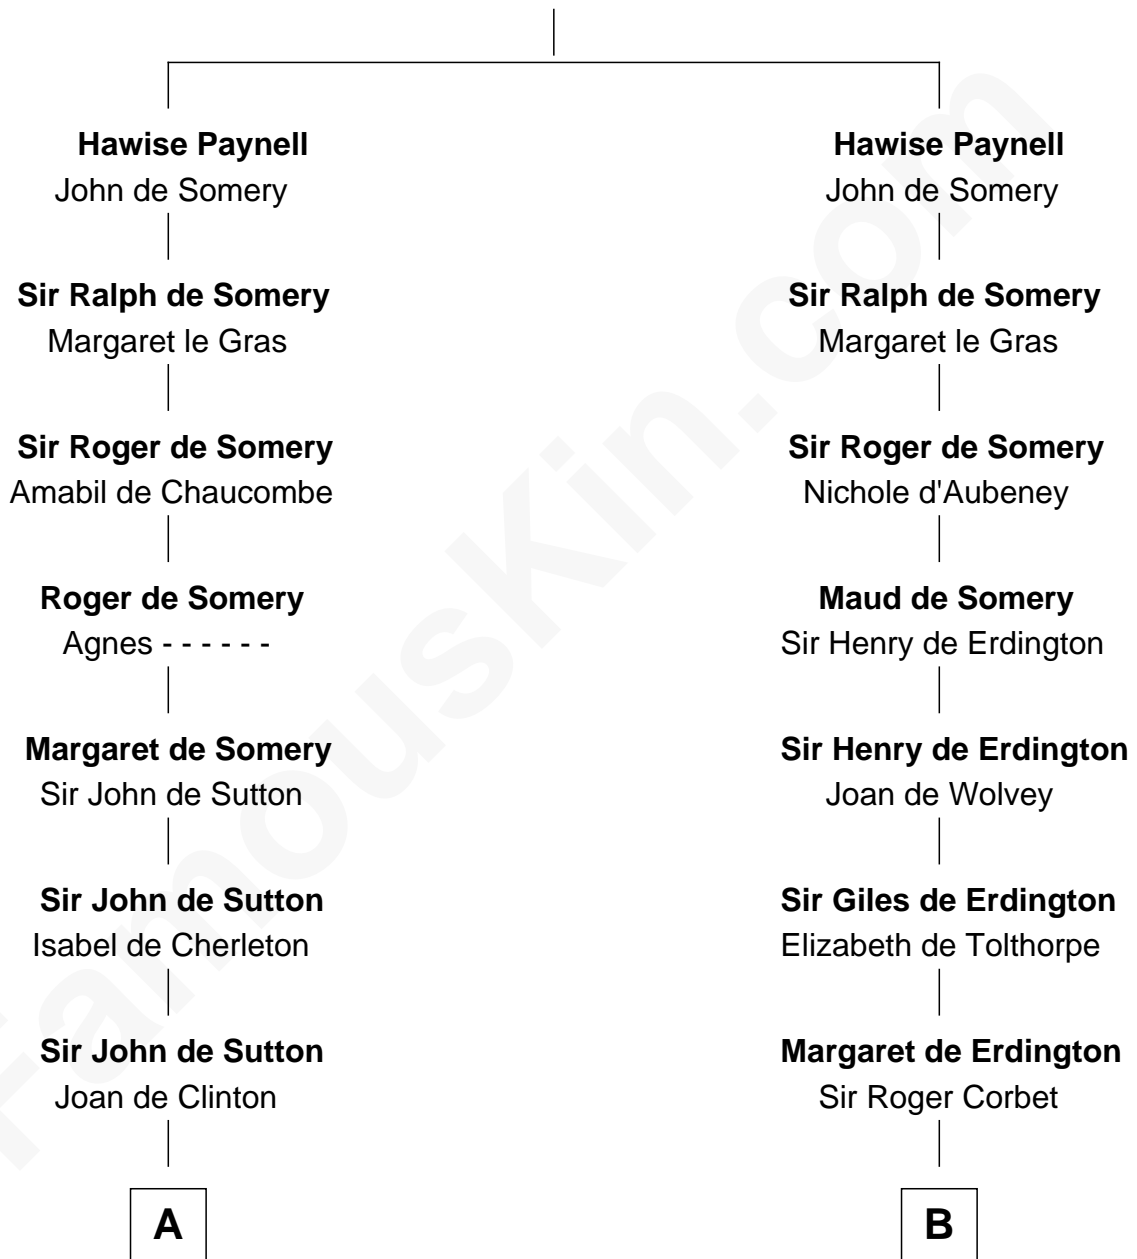

FamousKin.com Relationship Chart of

Nicholas Gilman

Signer of the U.S. Constitution

21st cousin of

William Rufus Day

36th U.S. Secretary of State

Ralph Paynell

C

Elizabeth Denison

Rev. John Rogers

Rev. Nathaniel Rogers

Sarah Purkiss

Elizabeth Rogers

Rev. John Taylor

Ann Taylor

Nicholas Gilman