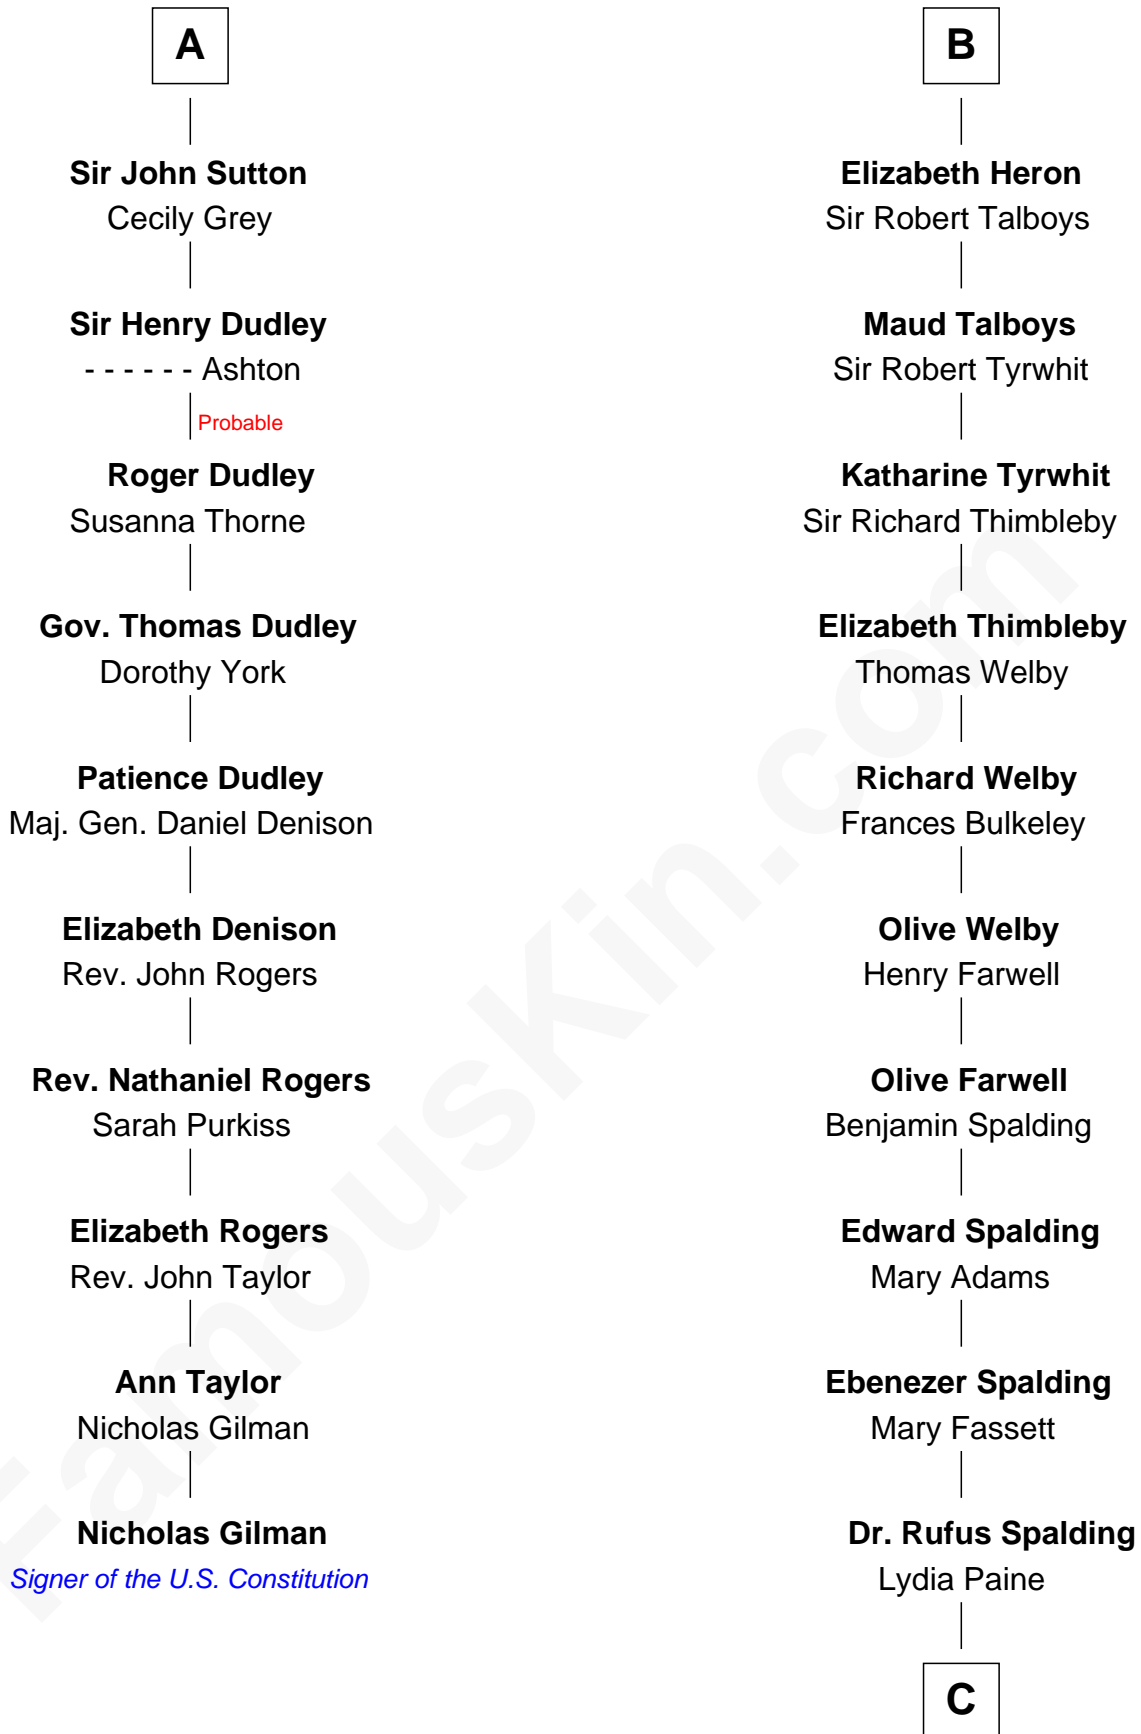

## Relationship Chart of Nicholas Gilman

*Signer of the U.S. Constitution*

16th cousin 3 times removed of

**William Rufus Day**

*36th U.S. Secretary of State*

**C**

—  
**Rufus Paine Spalding**

Lucretia A. Swift

—  
**Emily Swift Spalding**

Luther Day

—  
**William Rufus Day**

*36th U.S. Secretary of State*

FamousKin.com