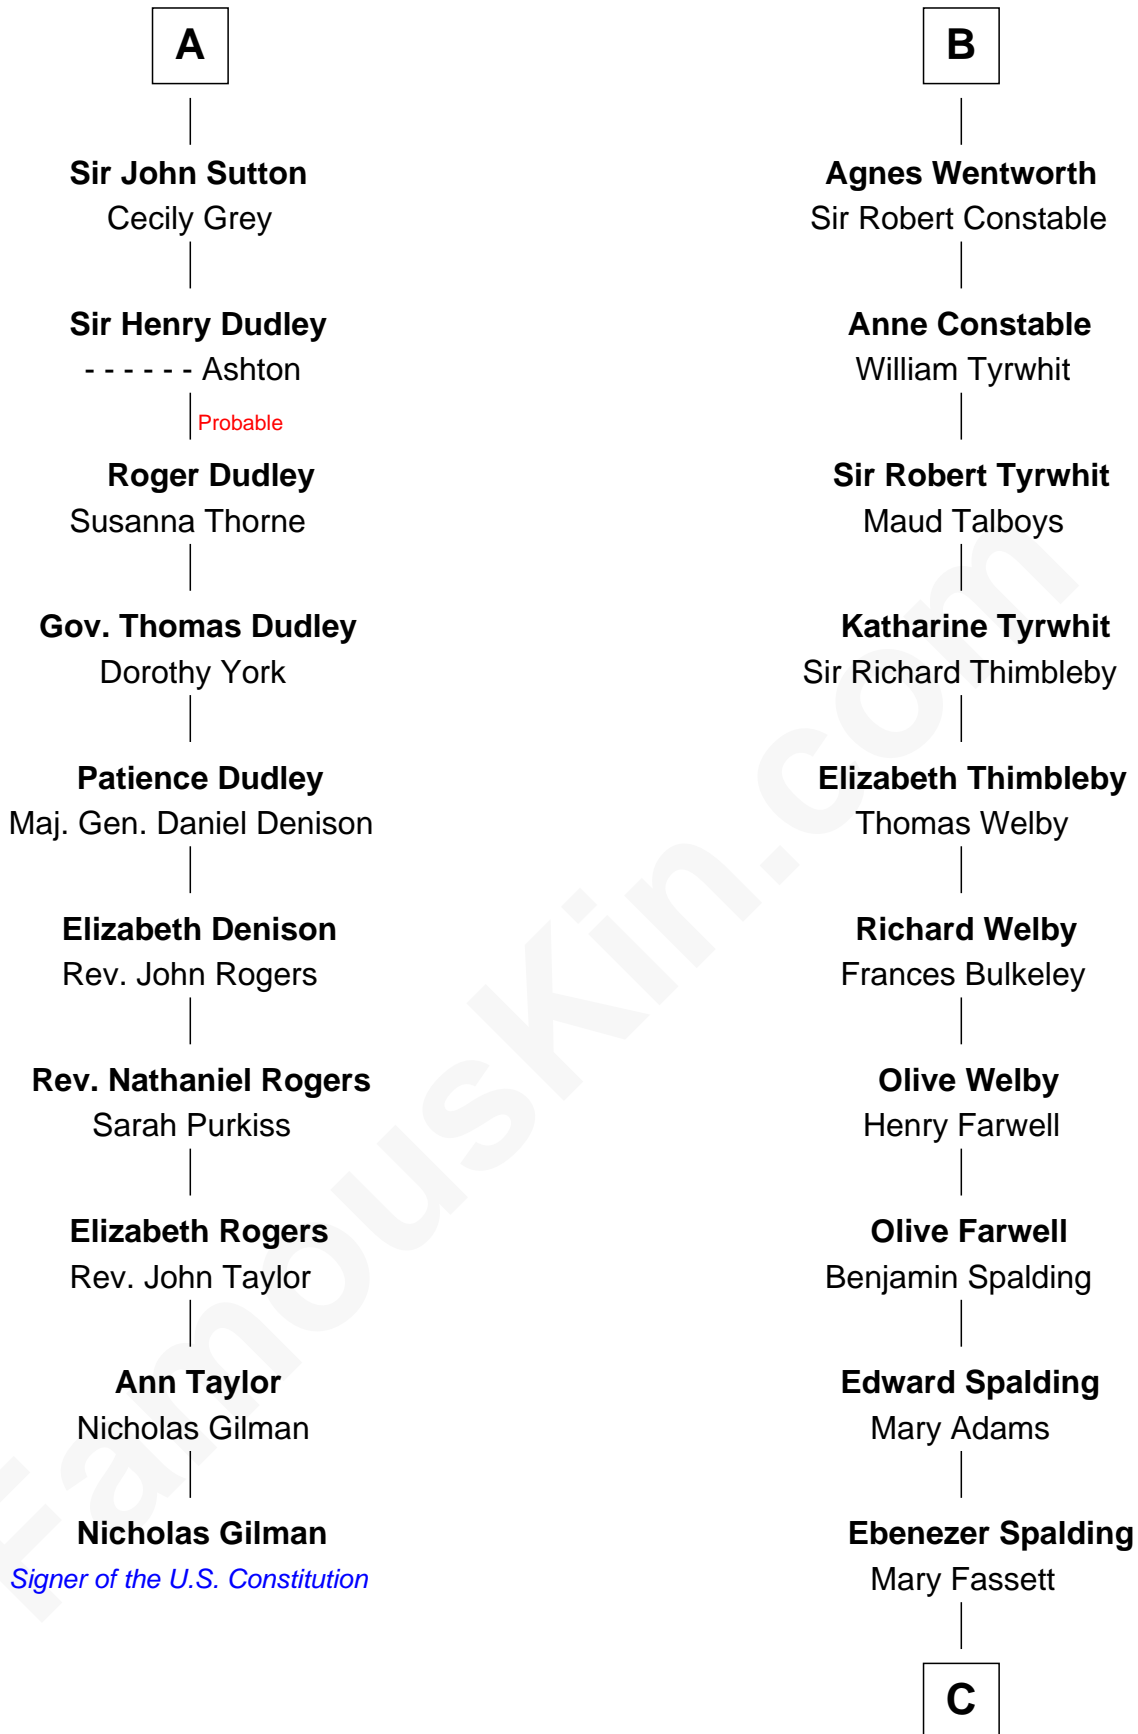

FamousKin.com

Relationship Chart of

Nicholas Gilman

Signer of the U.S. Constitution

16th cousin 4 times removed of

William Rufus Day

36th U.S. Secretary of State

Sir William de Ferrers

Thomas de Berkeley
Katherine de Clyvedon

John Deincourt

Sir John Berkeley
Elizabeth Betteshorne

Sir William Deincourt
Milicent la Zouche

Elizabeth Berkeley
Sir John Sutton

Margaret Deincourt
Sir Robert de Tibetot

Sir Edmund Sutton
Joyce Tiptoft

Elizabeth de Tibetot
Sir Philip le Despencer

Sir Edward Sutton
Cecily Willoughby

Margery Despencer
Sir Roger Wentworth

A

B

C

—
Dr. Rufus Spalding