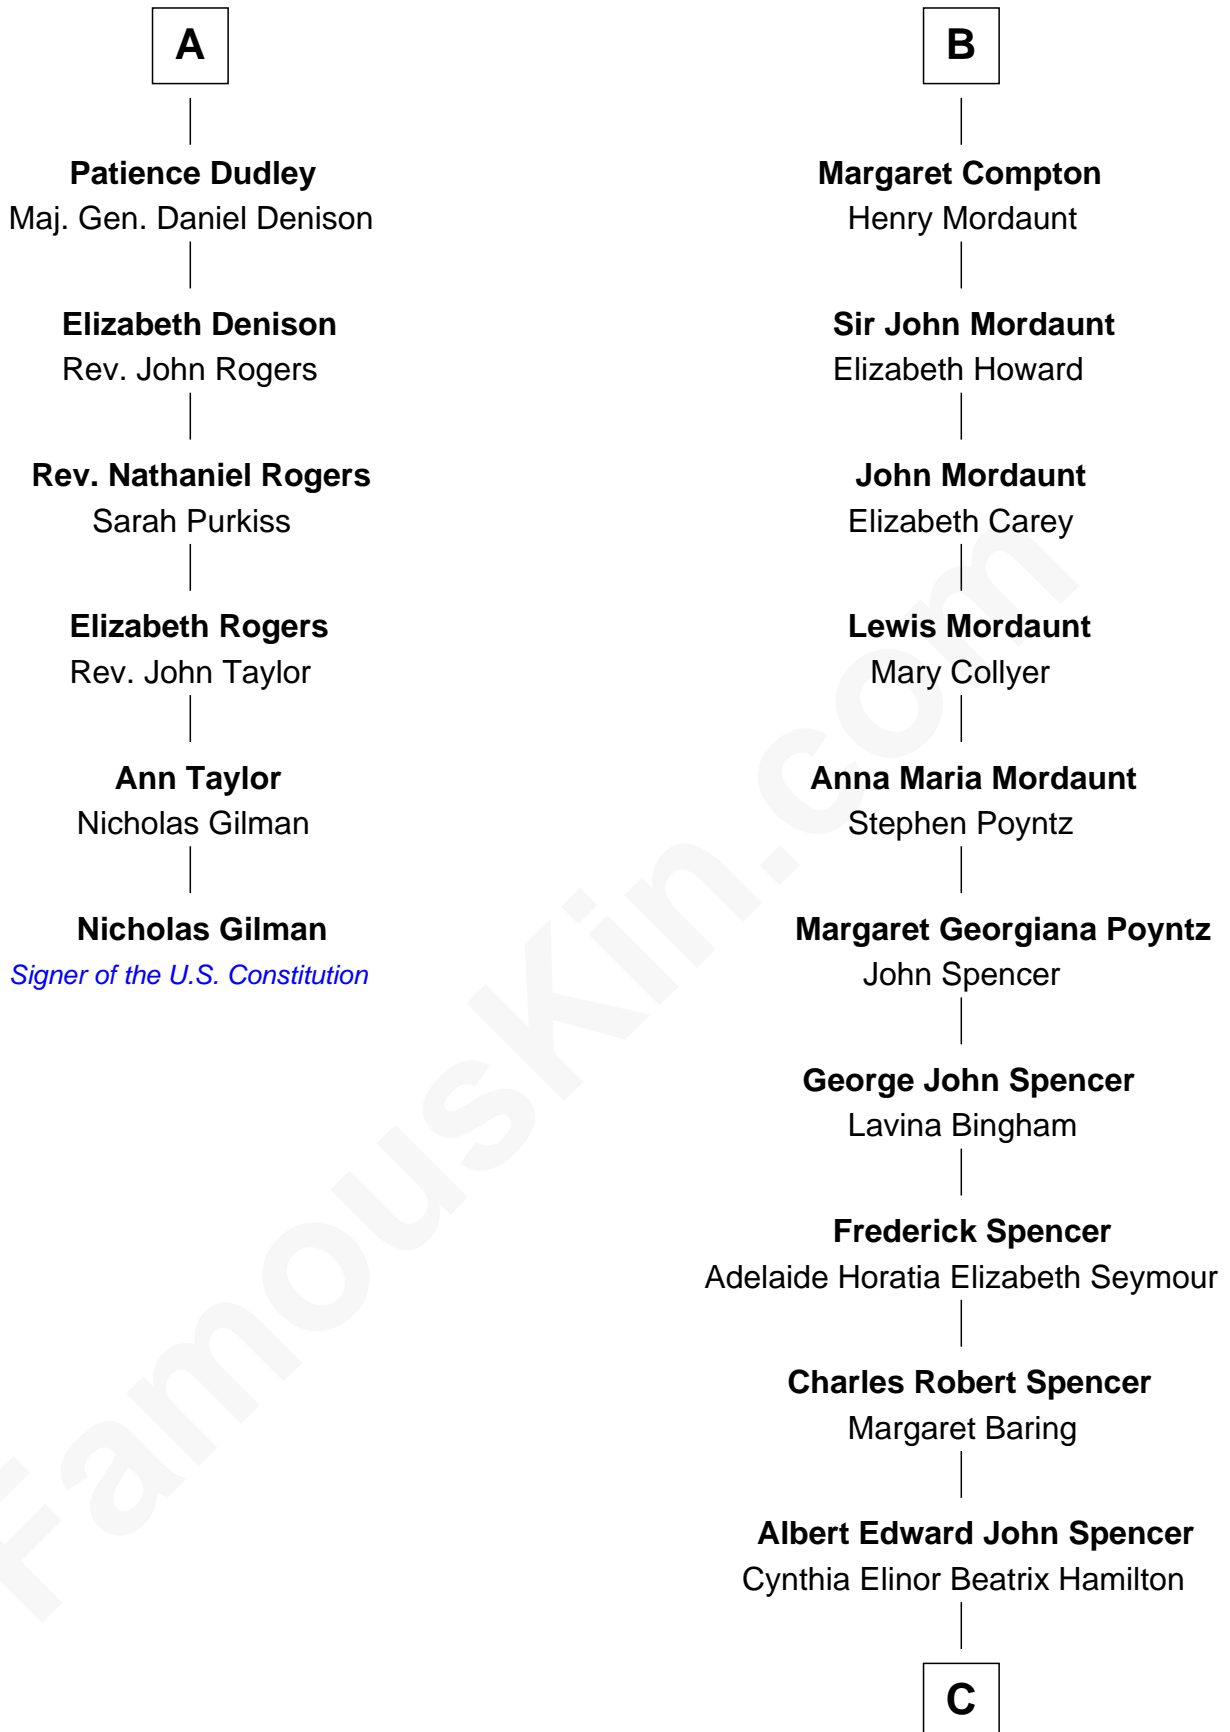

## Relationship Chart of

### Nicholas Gilman

*Signer of the U.S. Constitution*

12th cousin 7 times removed of

**Prince Harry**

*Duke of Sussex*

**C**

**Edward John Spencer**  
Frances Ruth Burke Roche

**Princess Diana Frances Spencer**  
Charles III, King of the United Kingdom

**Prince Harry**  
*Duke of Sussex*

FamousKin.com