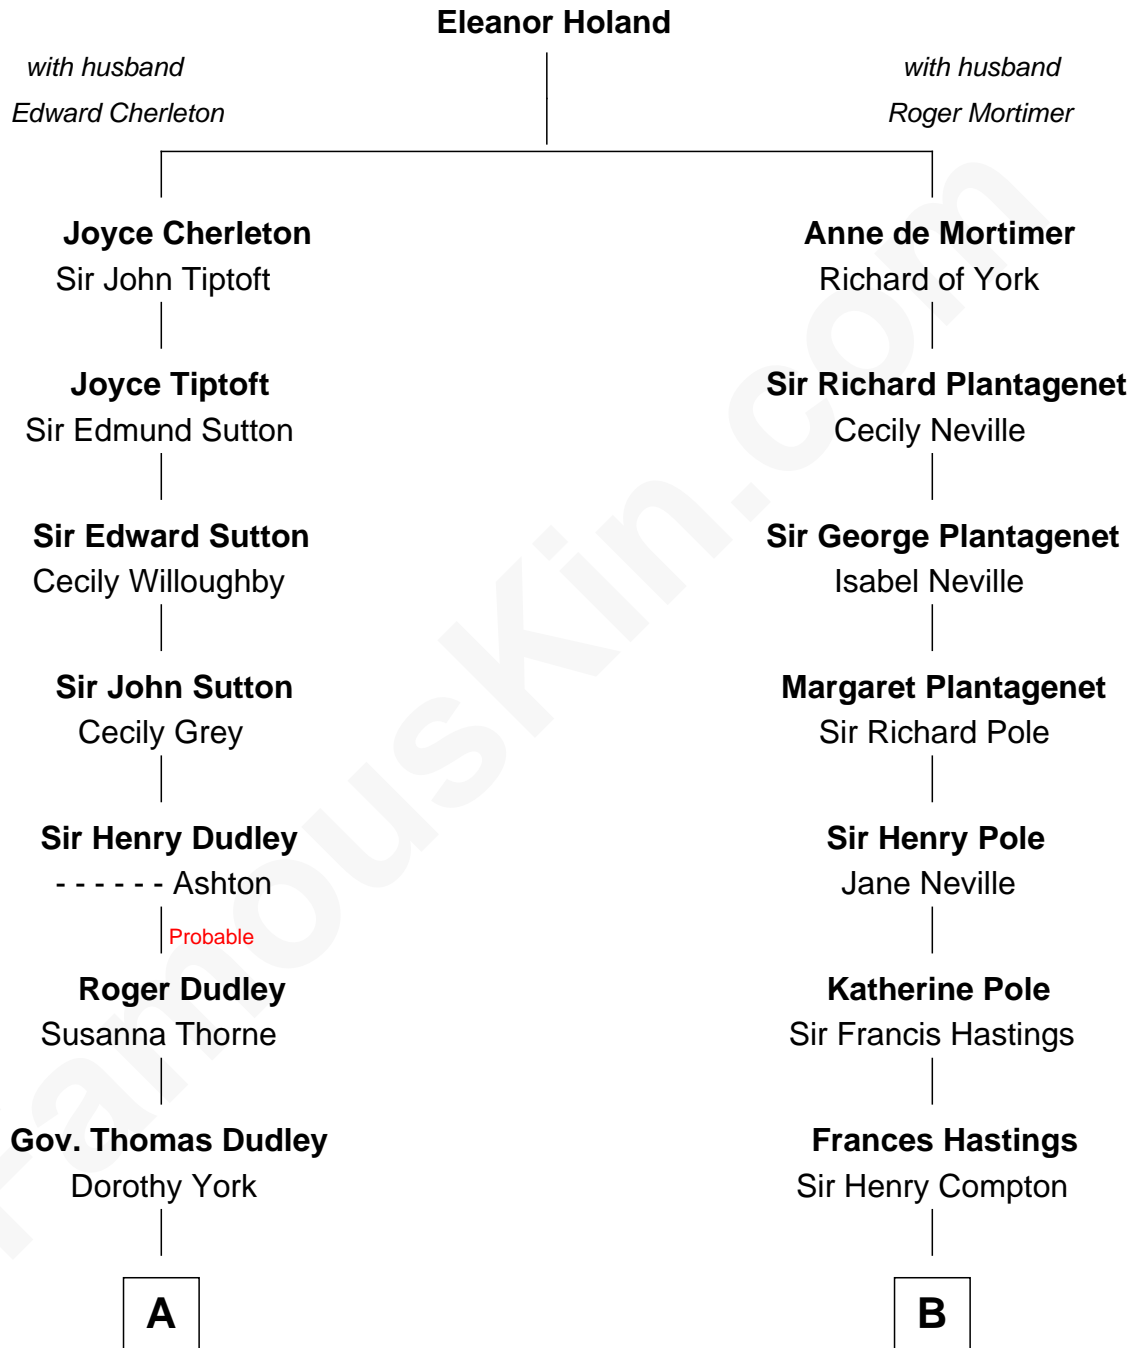

## Relationship Chart of

### Nicholas Gilman

*Signer of the U.S. Constitution*

12th cousin 7 times removed of

**Prince Harry**

*Duke of Sussex*

**C**

**Edward John Spencer**  
Frances Ruth Burke Roche

**Princess Diana Frances Spencer**  
Charles III, King of the United Kingdom

**Prince Harry**  
*Duke of Sussex*

FamousKin.com