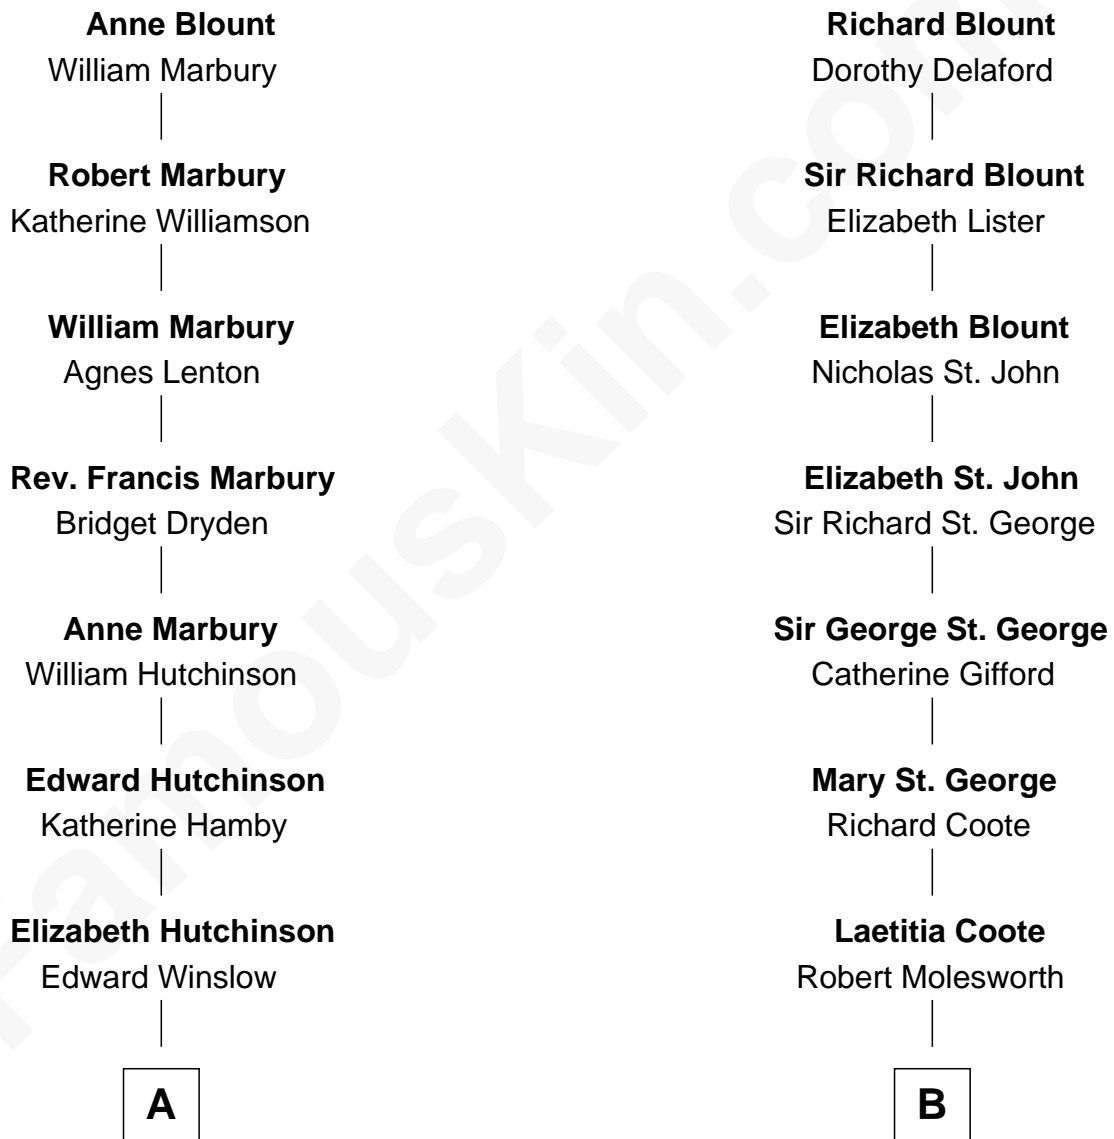

Sir Thomas Blount

with wife
Agnes Hawley

with wife
Catherine Clifton