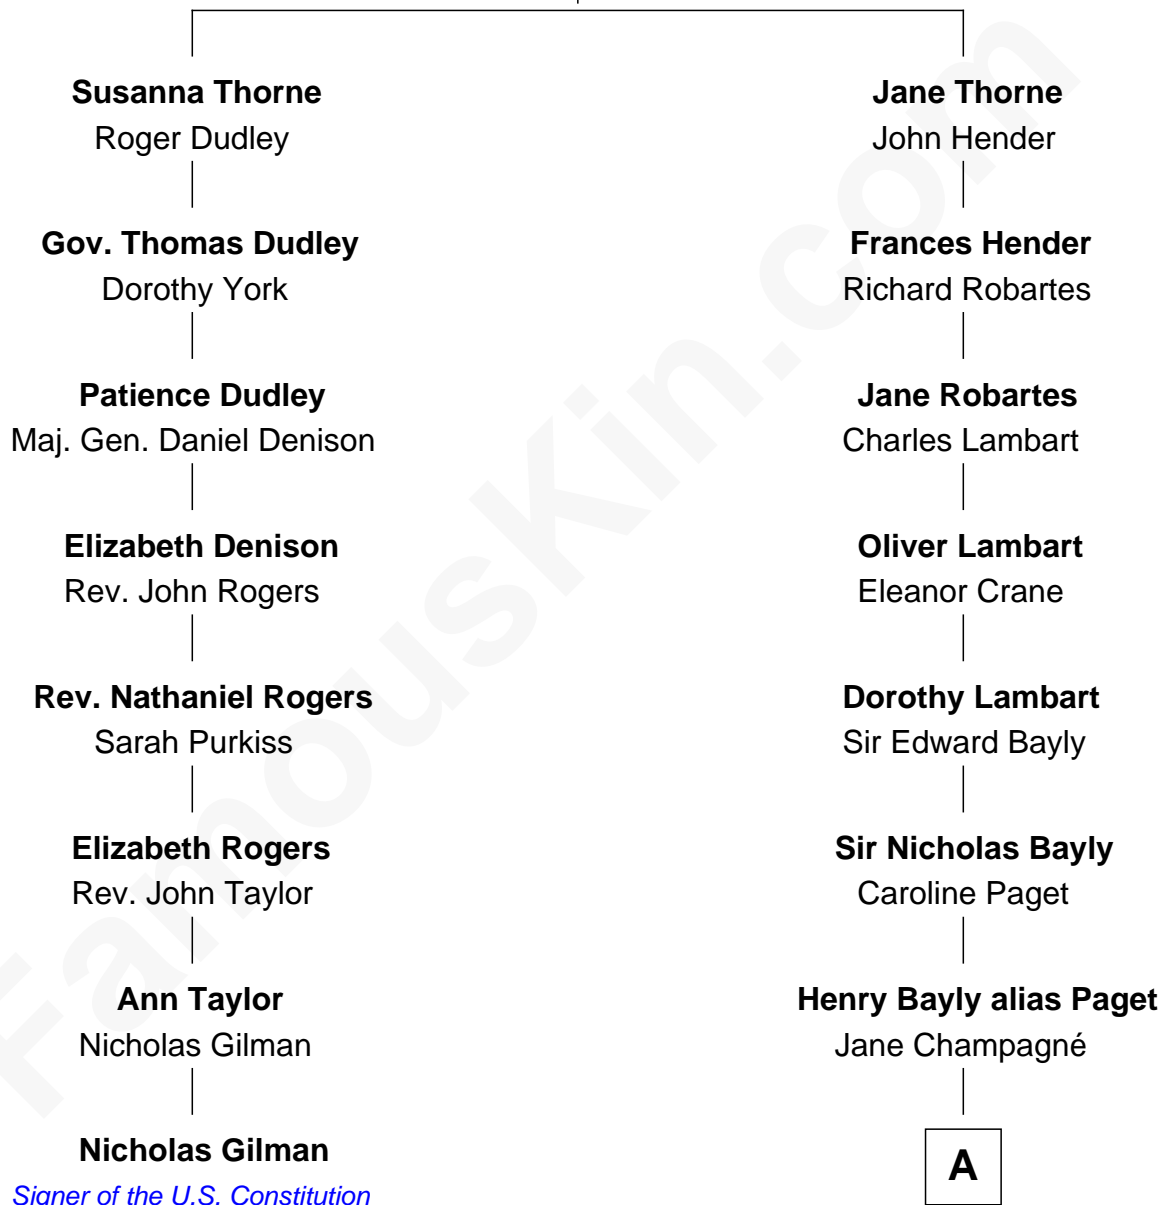

FamousKin.com

Relationship Chart of

Nicholas Gilman

Signer of the U.S. Constitution

7th cousin 7 times removed of

Prince Harry

Duke of Sussex

Thomas Thorne

Mary Purefoy

A

Henry William Paget

Lady Caroline Elizabeth Villiers

Lady Caroline Paget

Charles Gordon-Lennox

Cecilia Catherine Gordon-Lennox

Charles George Bingham

Rosalind Cecilia Caroline Bingham

James Albert Edward Hamilton

Cynthia Elinor Beatrix Hamilton

Albert Edward John Spencer

Edward John Spencer

Frances Ruth Burke Roche

Princess Diana Frances Spencer

Charles III, King of the United Kingdom