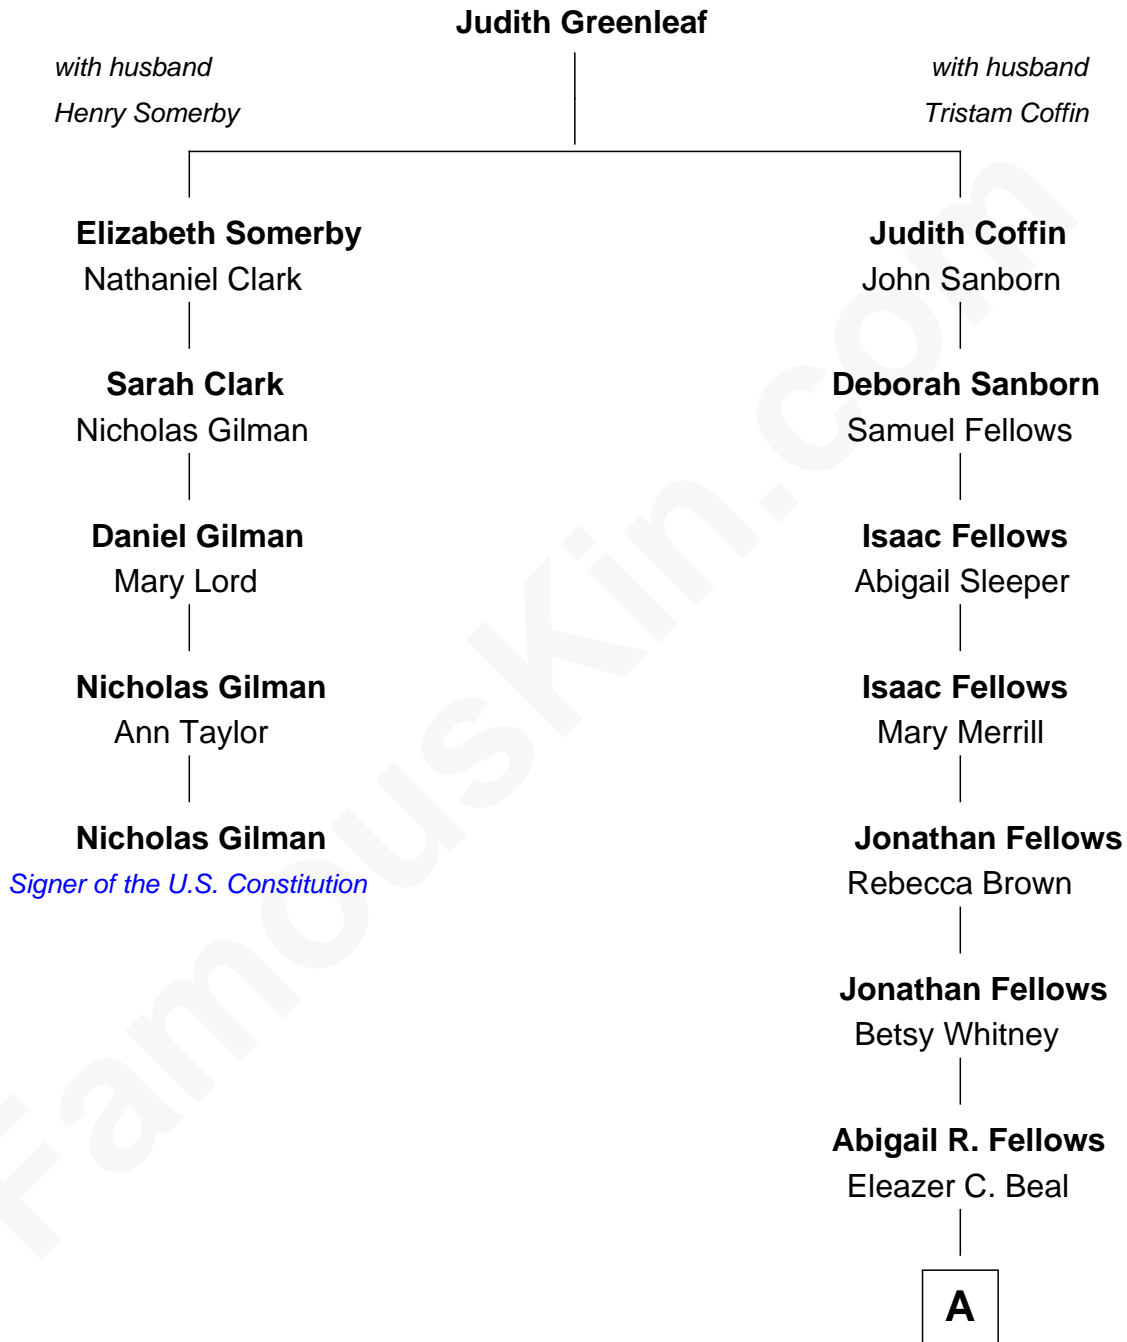

FamousKin.com Relationship Chart of

Nicholas Gilman

Signer of the U.S. Constitution

4th cousin 6 times removed of

Harry Chapin

Singer and Songwriter

A

Arabel Fellows Beal