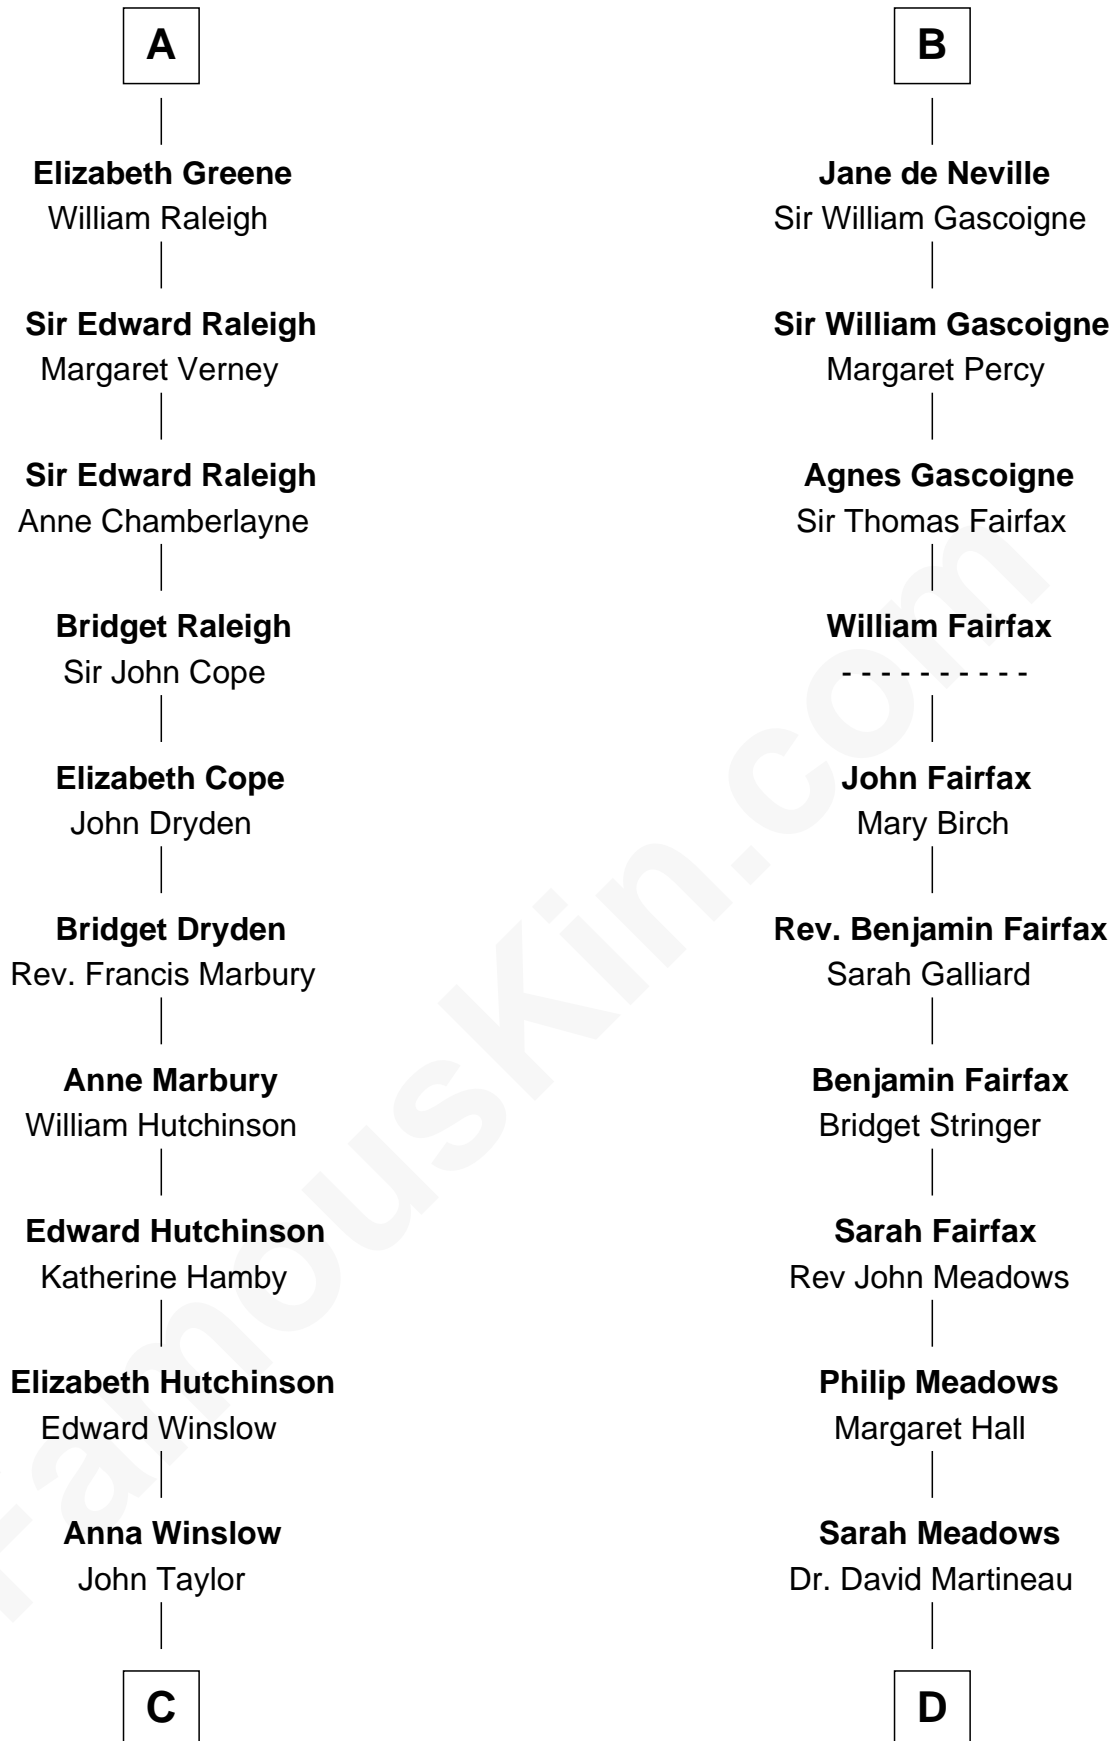

### Nicholas Gilman

*Signer of the U.S. Constitution*

18th cousin 1 time removed of

### Harriet Martineau

*Author of The Hour and the Man*

**Sir Humphrey de Bohun**

Eleanor de Braiose

**C**

**Rev. John Taylor**  
Elizabeth Rogers

**Ann Taylor**  
Nicholas Gilman

**Nicholas Gilman**  
*Signer of the U.S. Constitution*