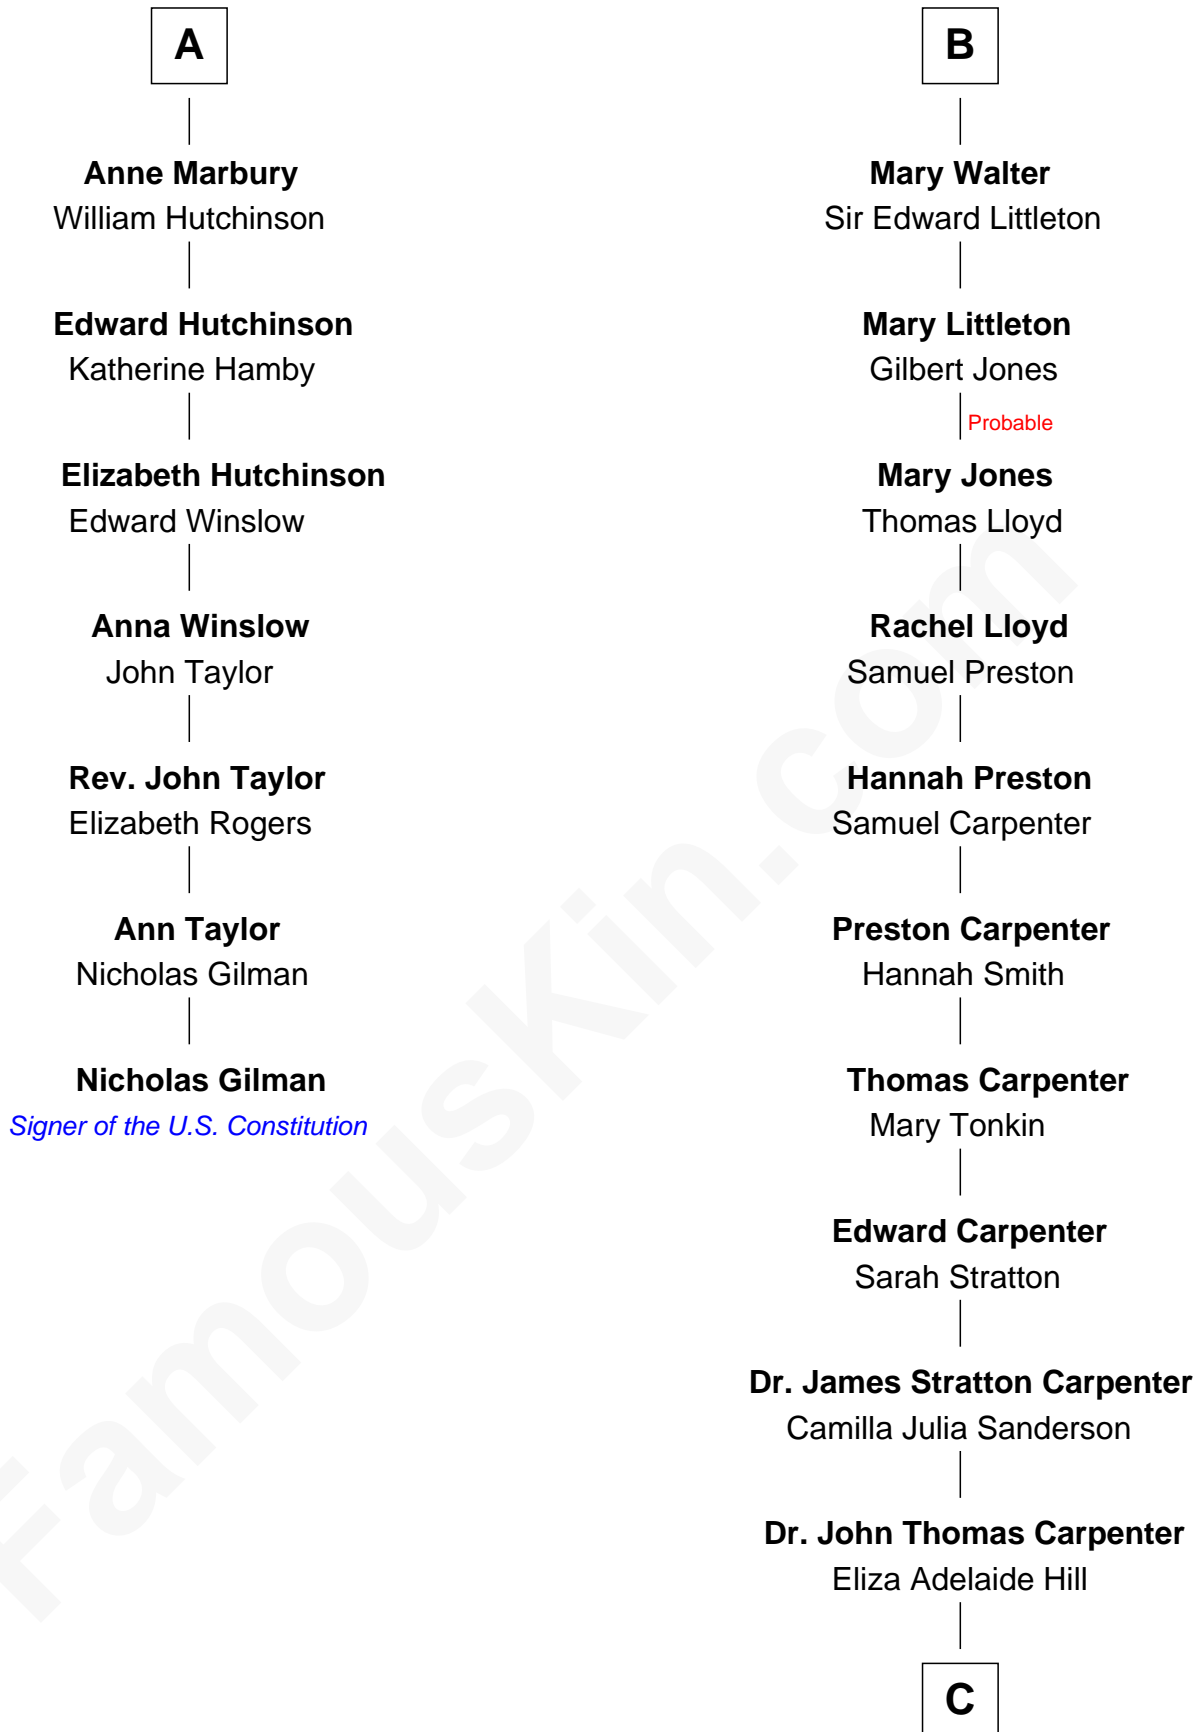

FamousKin.com

Relationship Chart of

Nicholas Gilman

Signer of the U.S. Constitution

13th cousin 7 times removed of

Mary Chapin Carpenter

Singer and Songwriter

Robert de Ferrers
Margaret Despencer