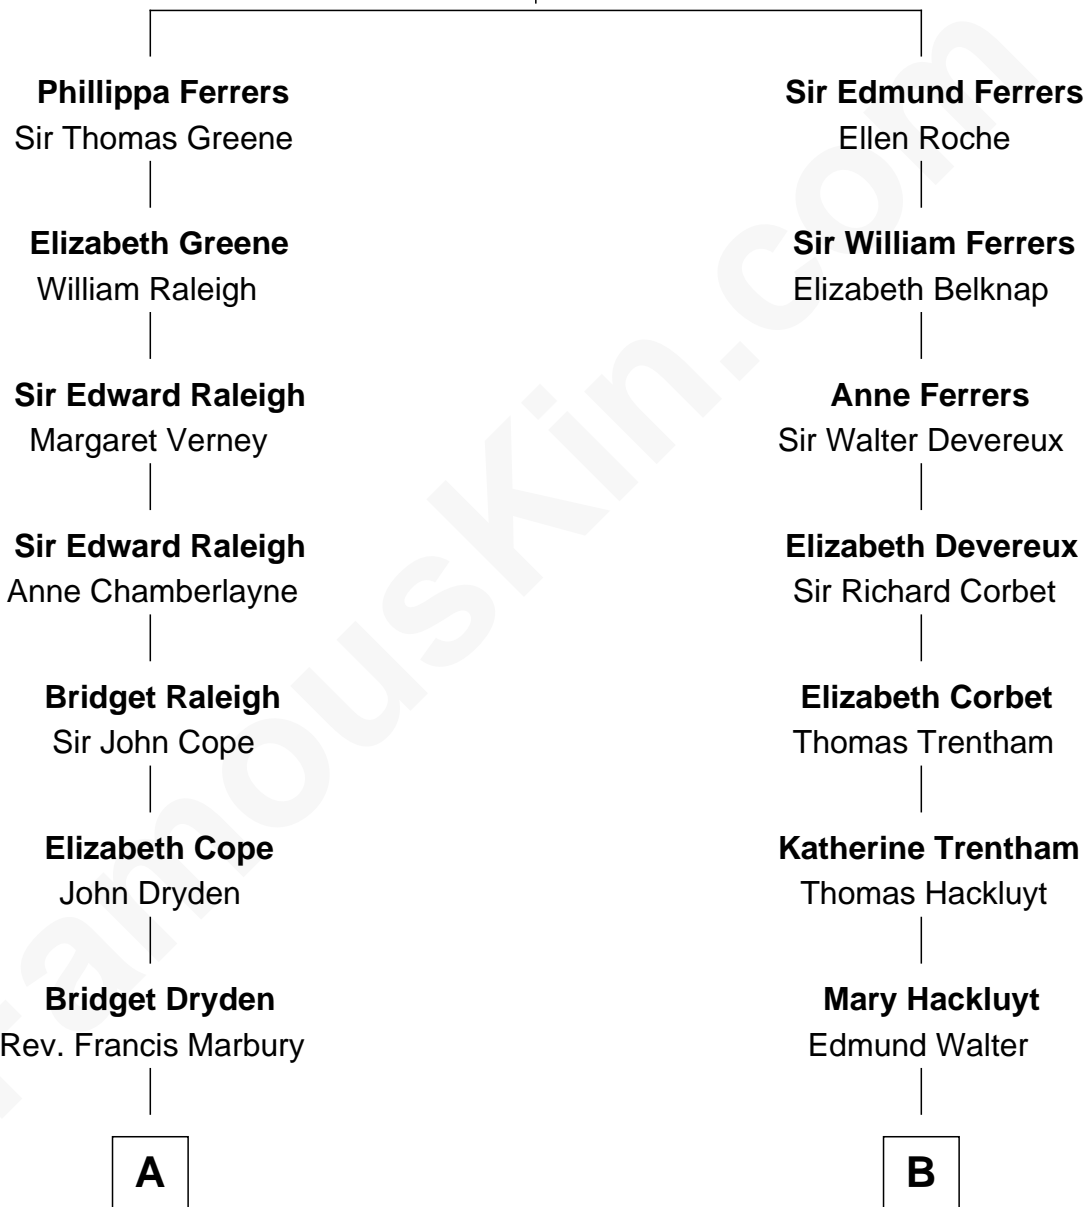

FamousKin.com

Relationship Chart of

Nicholas Gilman

Signer of the U.S. Constitution

13th cousin 7 times removed of

Mary Chapin Carpenter

Singer and Songwriter

Robert de Ferrers
Margaret Despencer