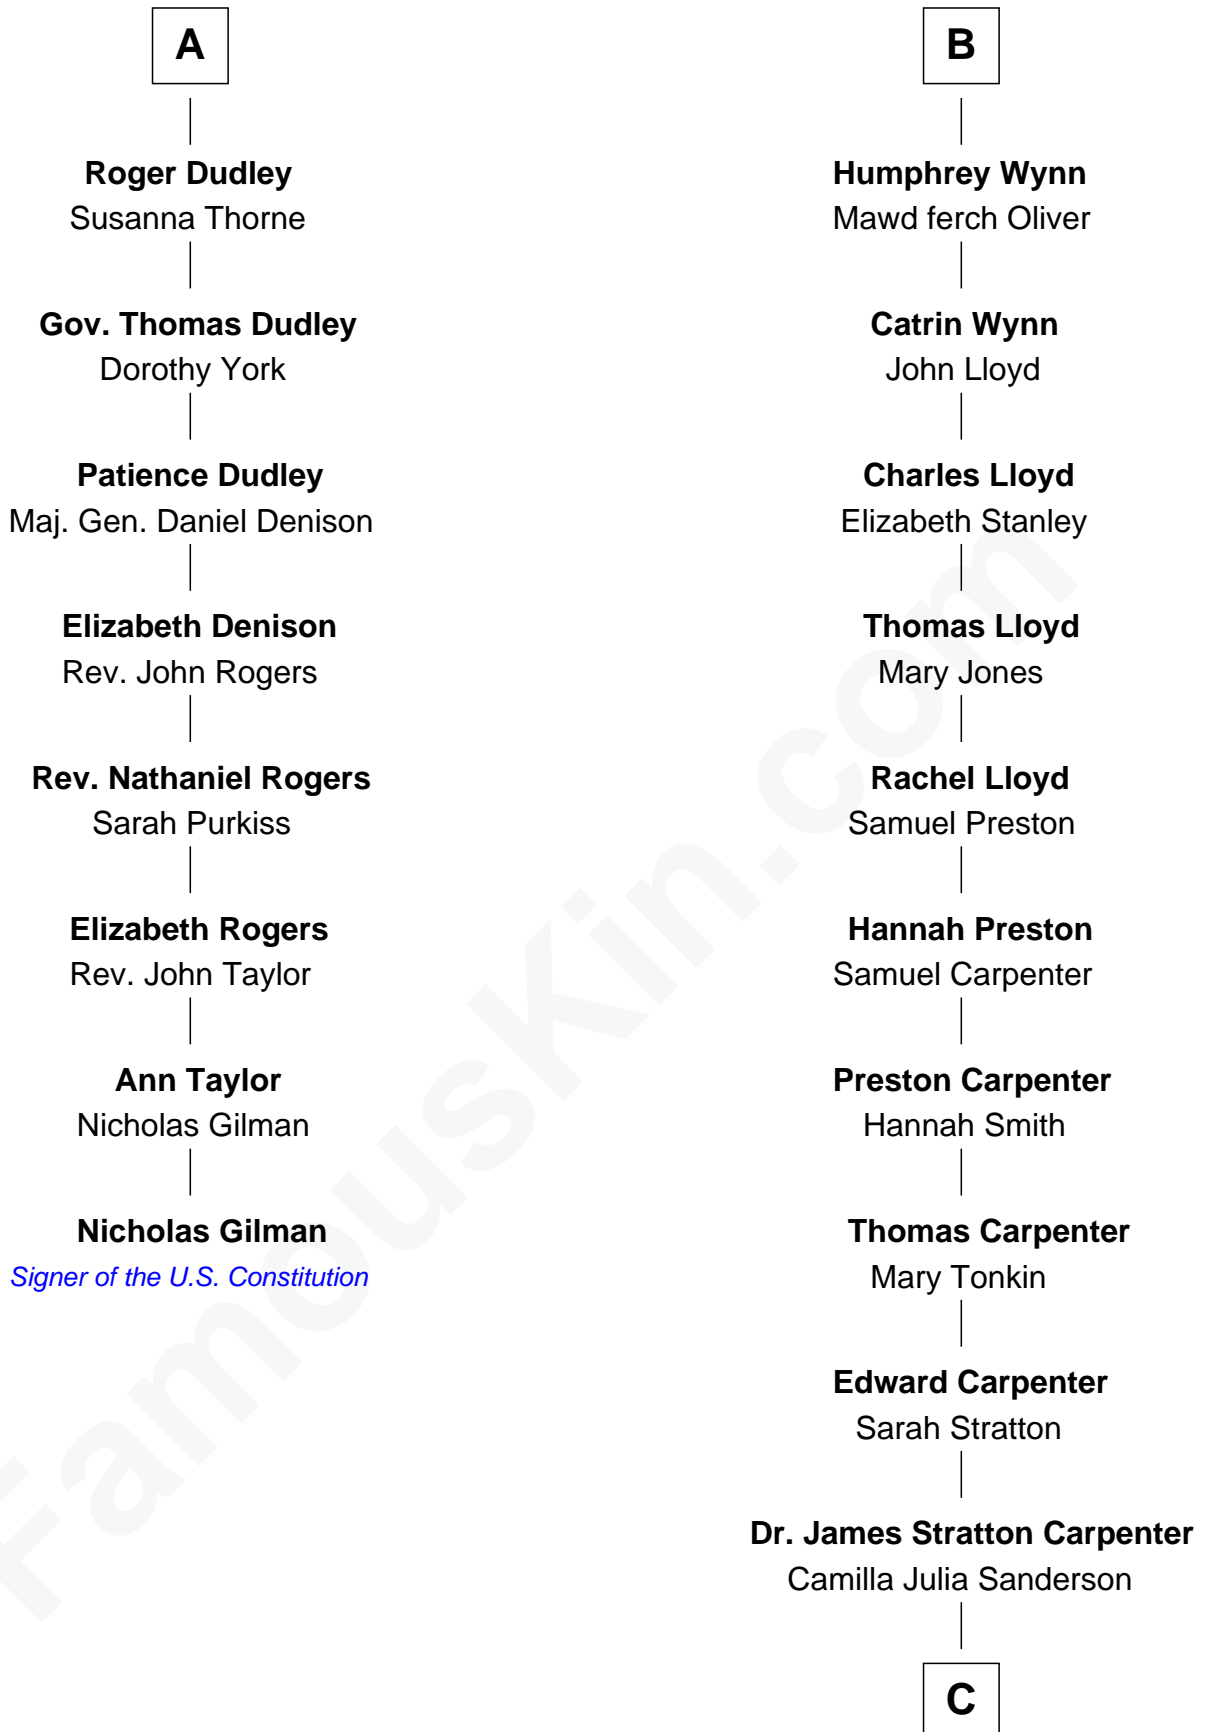

FamousKin.com Relationship Chart of

Nicholas Gilman

Signer of the U.S. Constitution

14th cousin 7 times removed of

Mary Chapin Carpenter

Singer and Songwriter

C

Dr. John Thomas Carpenter

Eliza Adelaide Hill

Dr. James Stratton Carpenter

Lillian Louise Chapin

Chapin Carpenter

Ruth Smythe

Chapin Carpenter

Mary Bowie Robertson

Mary Chapin Carpenter