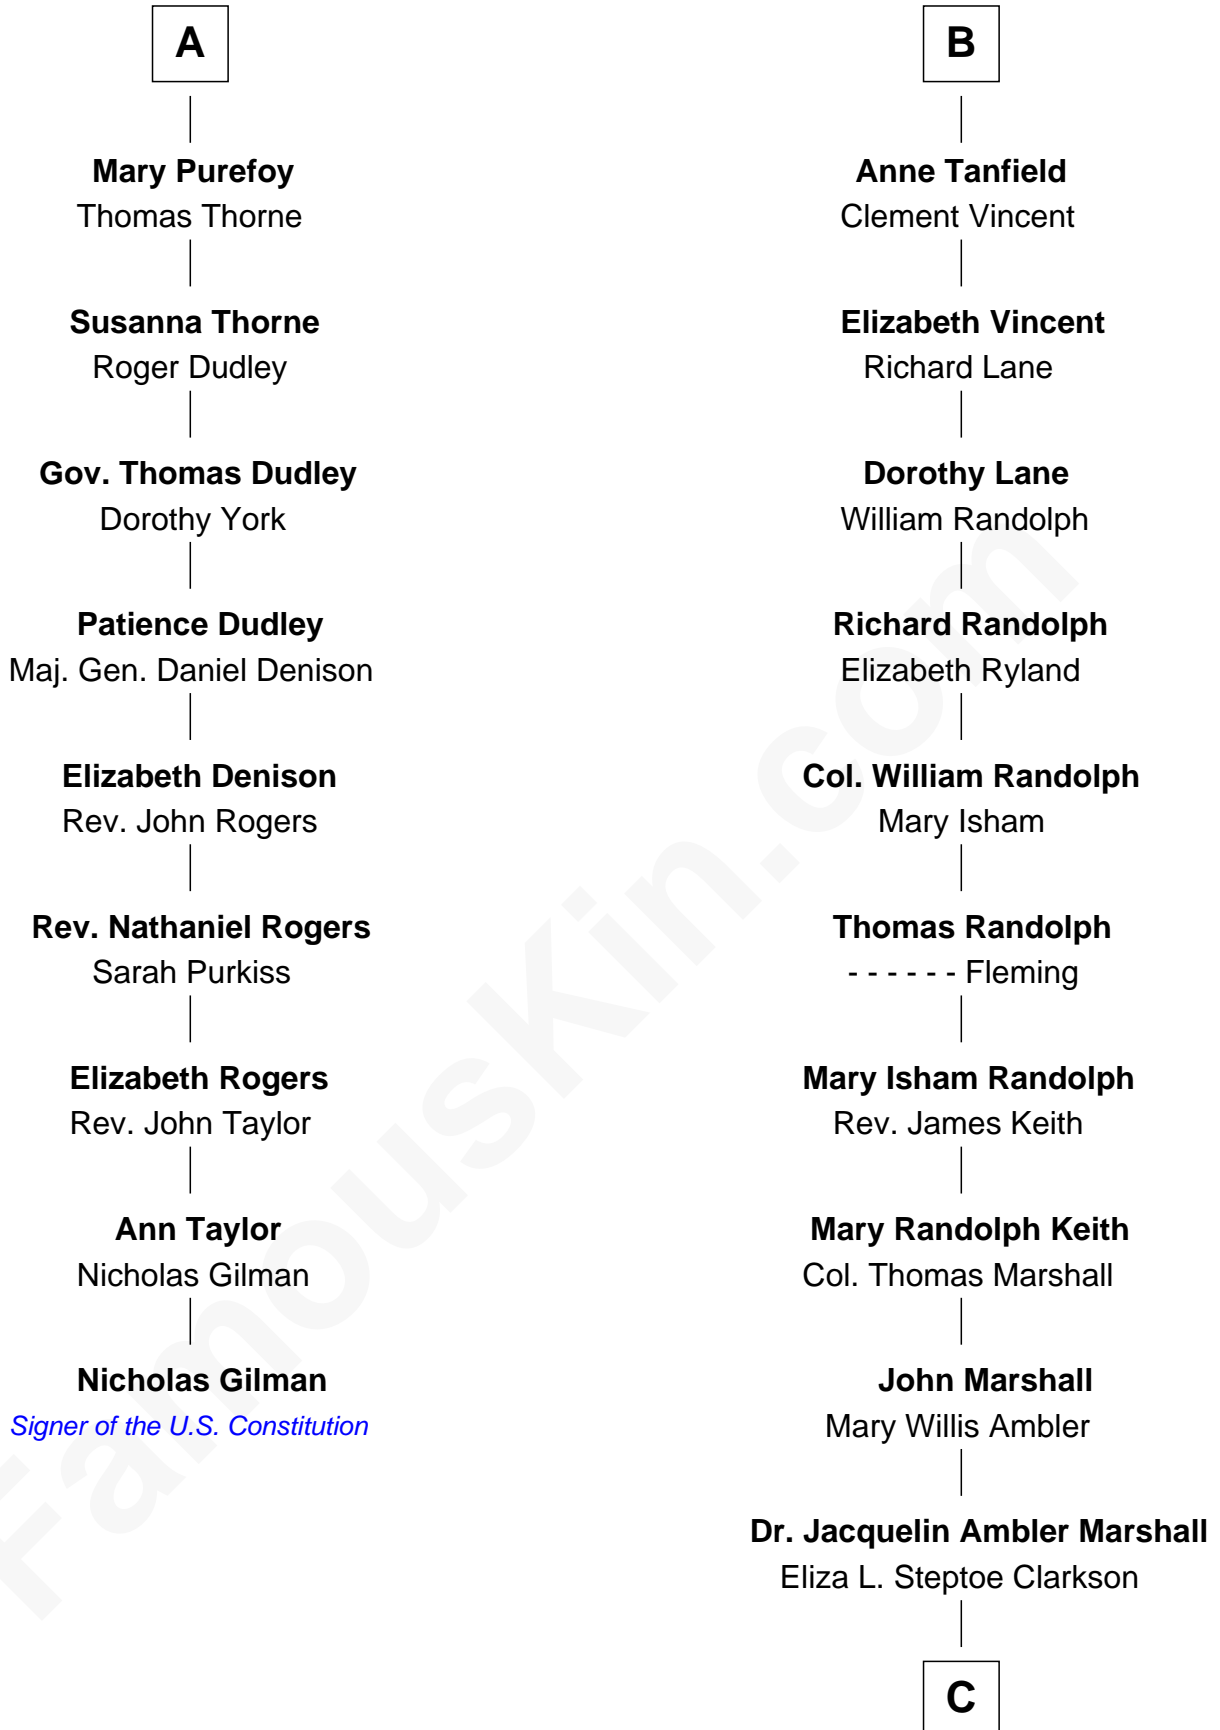

FamousKin.com Relationship Chart of

Nicholas Gilman

Signer of the U.S. Constitution

15th cousin 6 times removed of

Mary Chapin Carpenter

Singer and Songwriter

Sir John Howard

Alice de Bois

C

Eliza Marshall

Harrison Robertson

Harrison Robertson

Mary L. Vawter

Harrison Marshall Robertson

Mary MacKenzie

Mary Bowie Robertson