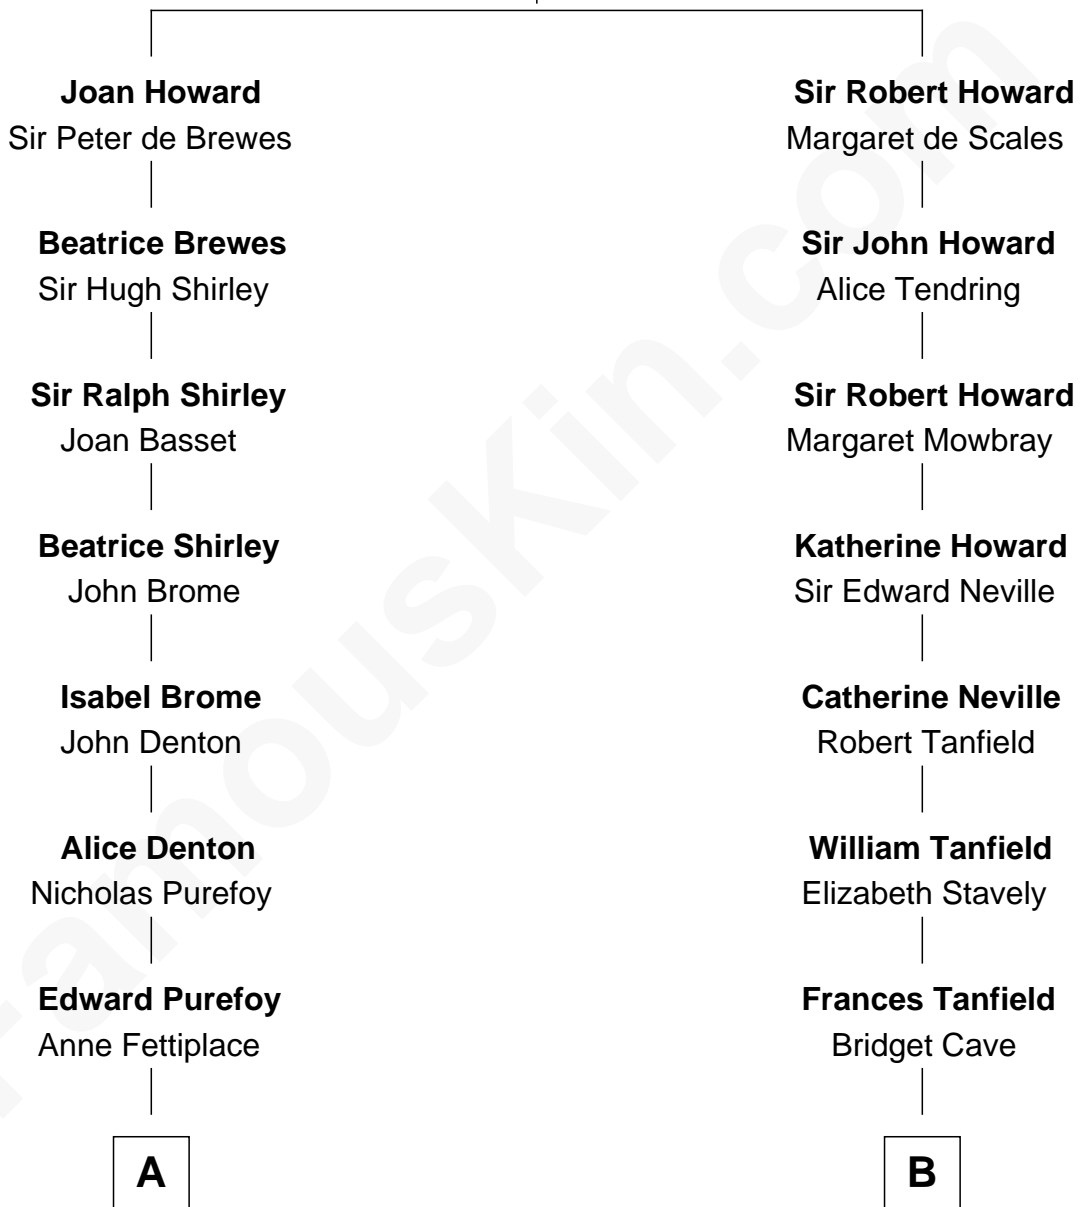

FamousKin.com Relationship Chart of

Nicholas Gilman

Signer of the U.S. Constitution

15th cousin 6 times removed of

Mary Chapin Carpenter

Singer and Songwriter

Sir John Howard

Alice de Bois

C

Eliza Marshall

Harrison Robertson

Harrison Robertson

Mary L. Vawter

Harrison Marshall Robertson

Mary MacKenzie

Mary Bowie Robertson