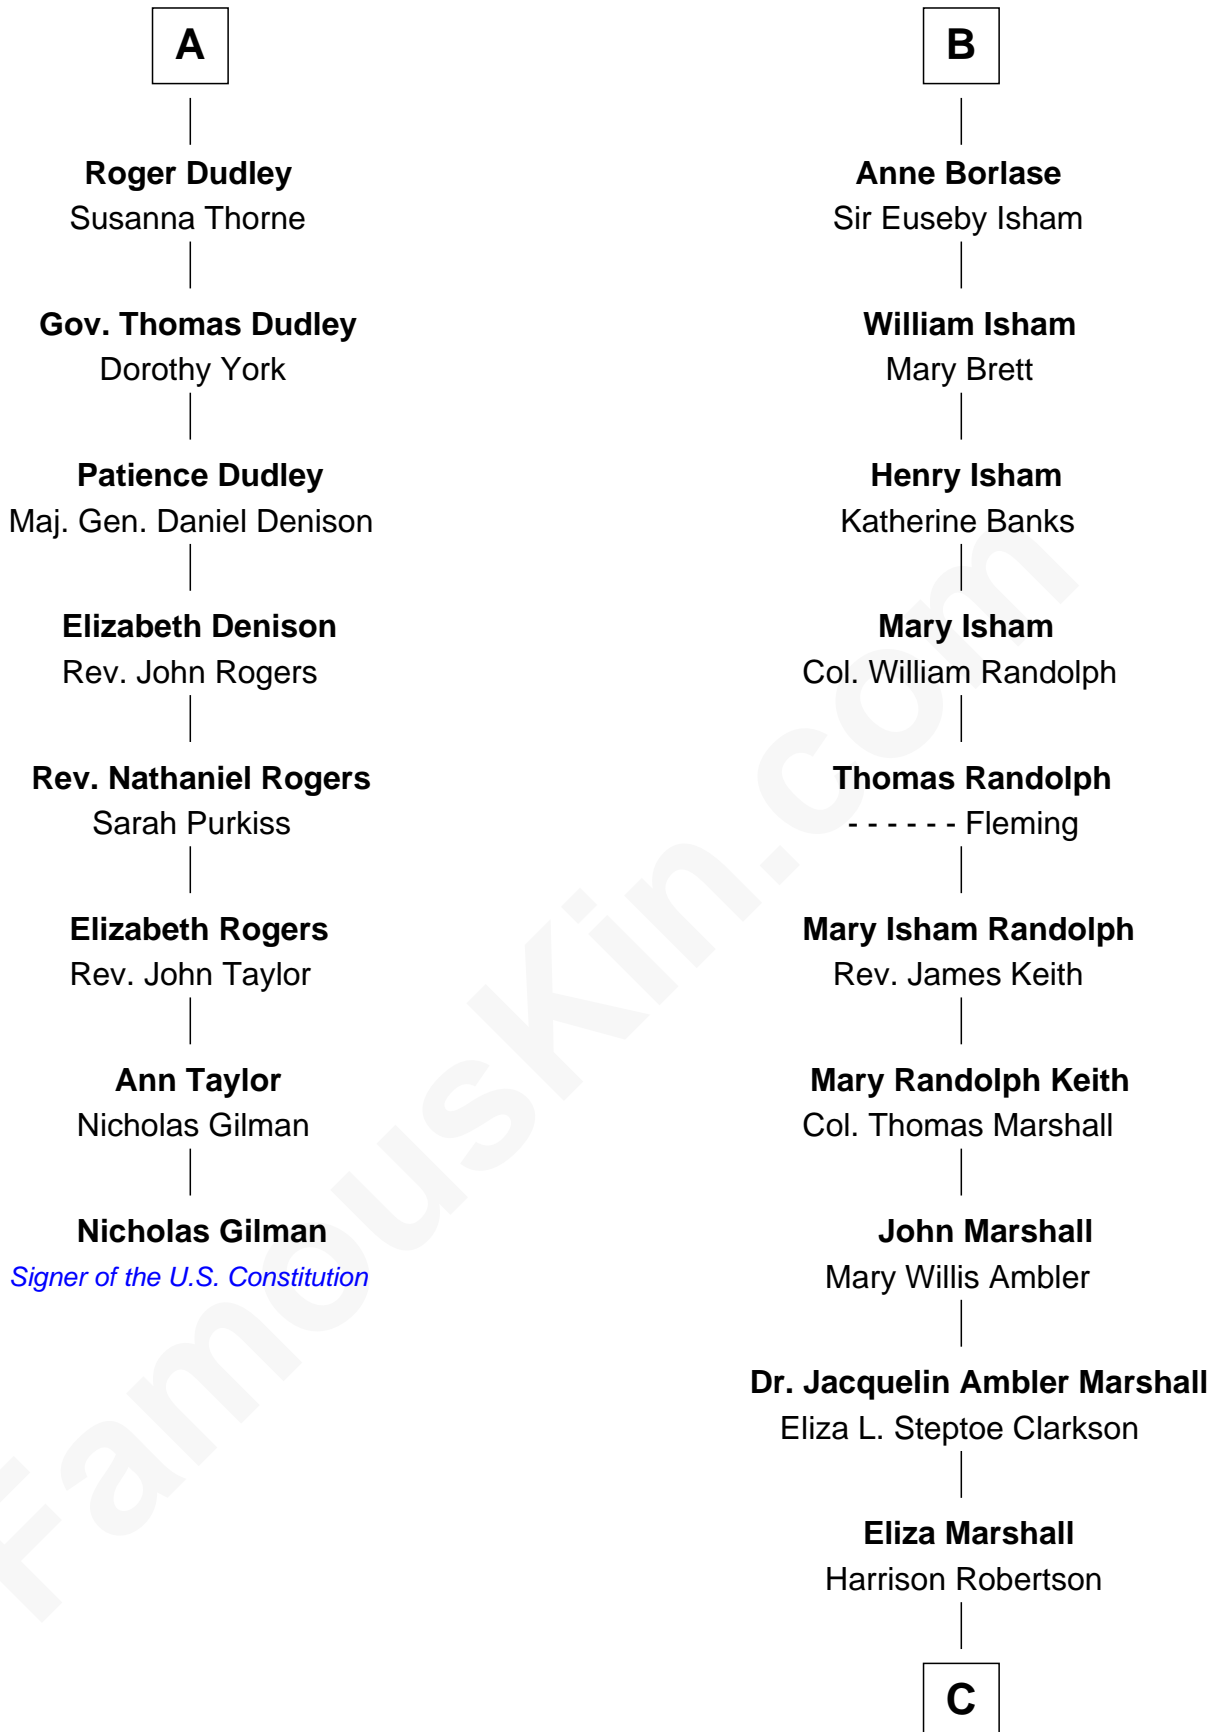

FamousKin.com Relationship Chart of

Nicholas Gilman

Signer of the U.S. Constitution

14th cousin 6 times removed of

Mary Chapin Carpenter

Singer and Songwriter

Sir Philip le Despencer

Elizabeth - - - - -

Audrey Booth

Sir William de Lytton

Sir Robert Lytton

Frances Cavalery

Anne Lytton

Sir John Borlase

B

C