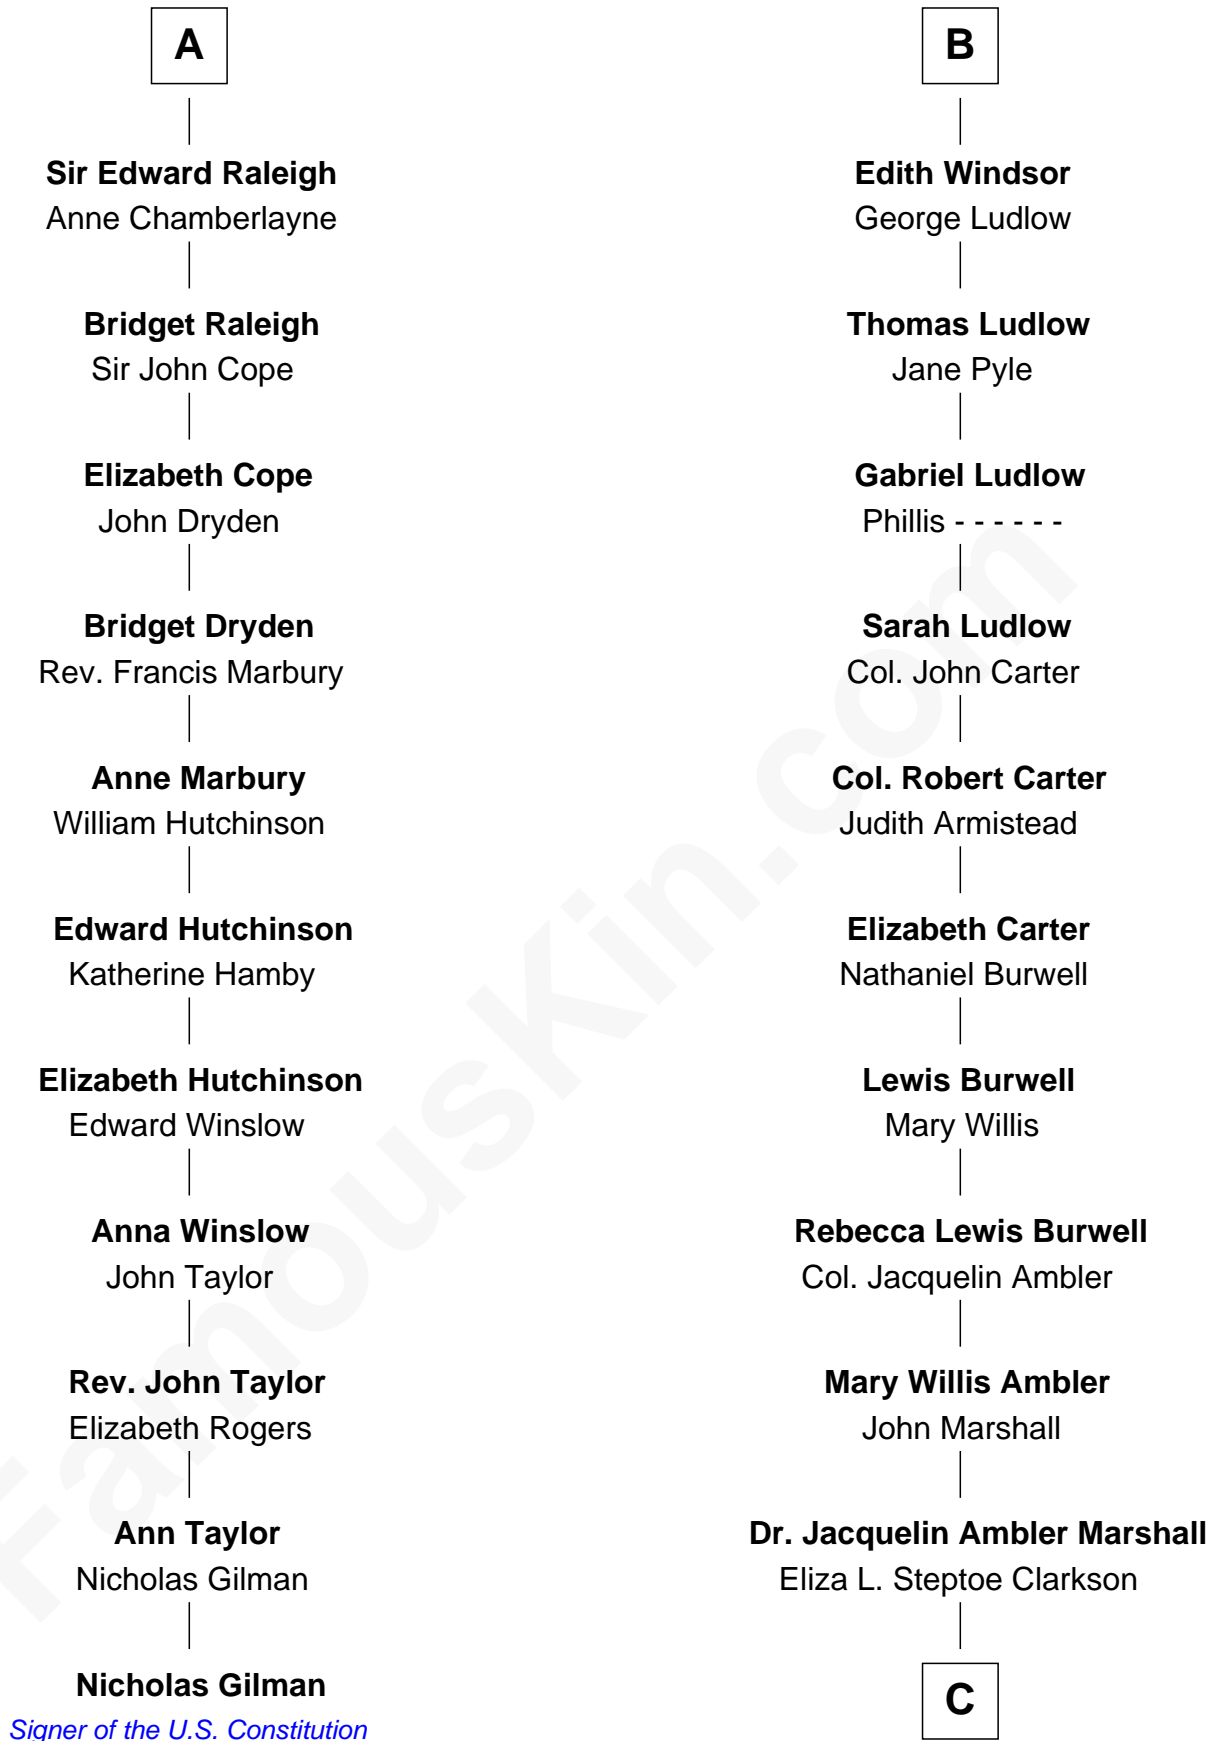

FamousKin.com

Relationship Chart of

Nicholas Gilman

Signer of the U.S. Constitution

17th cousin 4 times removed of

Mary Chapin Carpenter

Singer and Songwriter

Humphrey de Bohun
Elizabeth Plantagenet

Eleanor de Bohun
Sir James le Boteler

Pernel le Boteler
Sir Gilbert Talbot

Sir Richard Talbot
Ankaret le Strange

Mary Talbot
Sir Thomas Greene

Sir Thomas Greene
Phillippa Ferrers

Elizabeth Greene
William Raleigh

Sir Edward Raleigh
Margaret Verney

A

Margaret de Bohun
Sir Hugh de Courtnay

Elizabeth de Courtnay
Sir Andrew Luttrell

Sir Hugh Luttrell
Catherine de Beaumont

Elizabeth Luttrell
John Stratton

Elizabeth Stratton
John Andrews

Elizabeth Andrews
Sir Thomas de Windsor

Sir Andrews de Windsor
Elizabeth Blount

B

C

Eliza Marshall

Harrison Robertson

Harrison Robertson

Mary L. Vawter