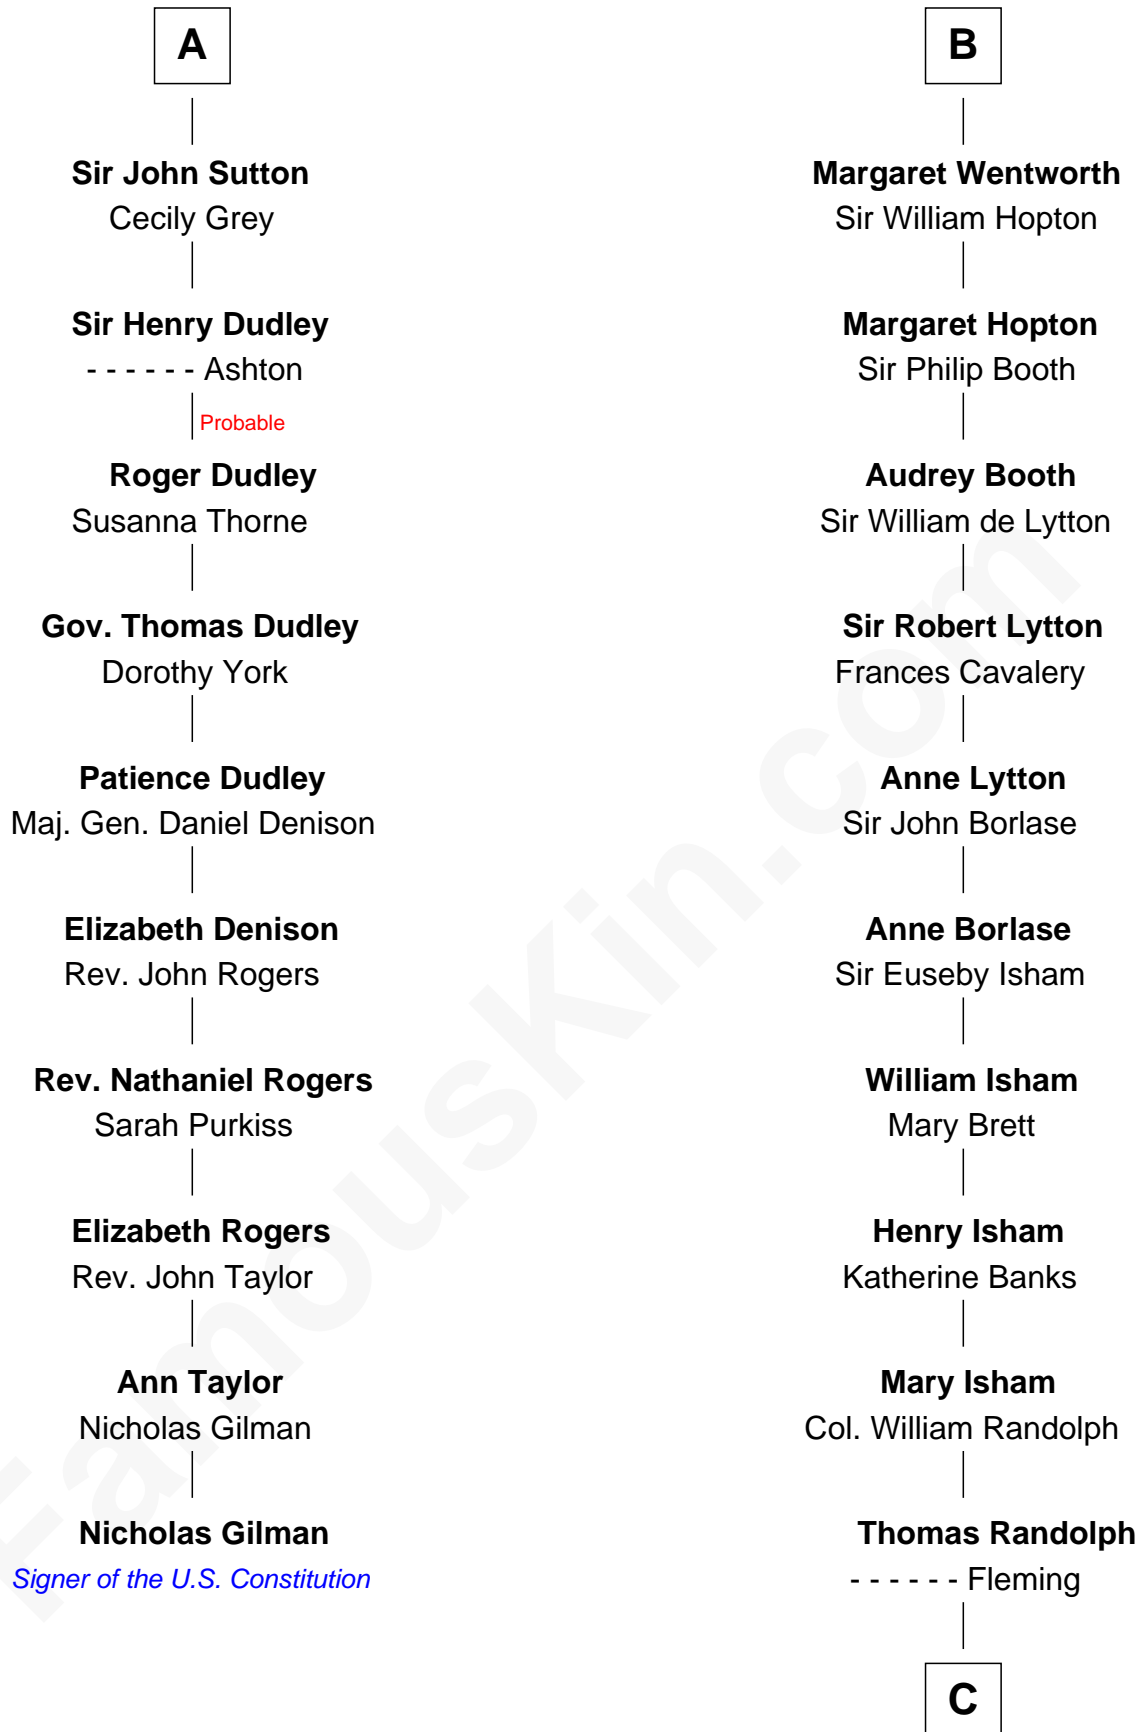

## Relationship Chart of

### Nicholas Gilman

*Signer of the U.S. Constitution*

**16th cousin 3 times removed of**

### John Marshall

*4th Chief Justice of the U.S. Supreme Court*

**C**

—  
**Mary Isham Randolph**

Rev. James Keith

—  
**Mary Randolph Keith**

Col. Thomas Marshall

—  
**John Marshall**

*U.S. Supreme Court Chief Justice*

FamousKin.com