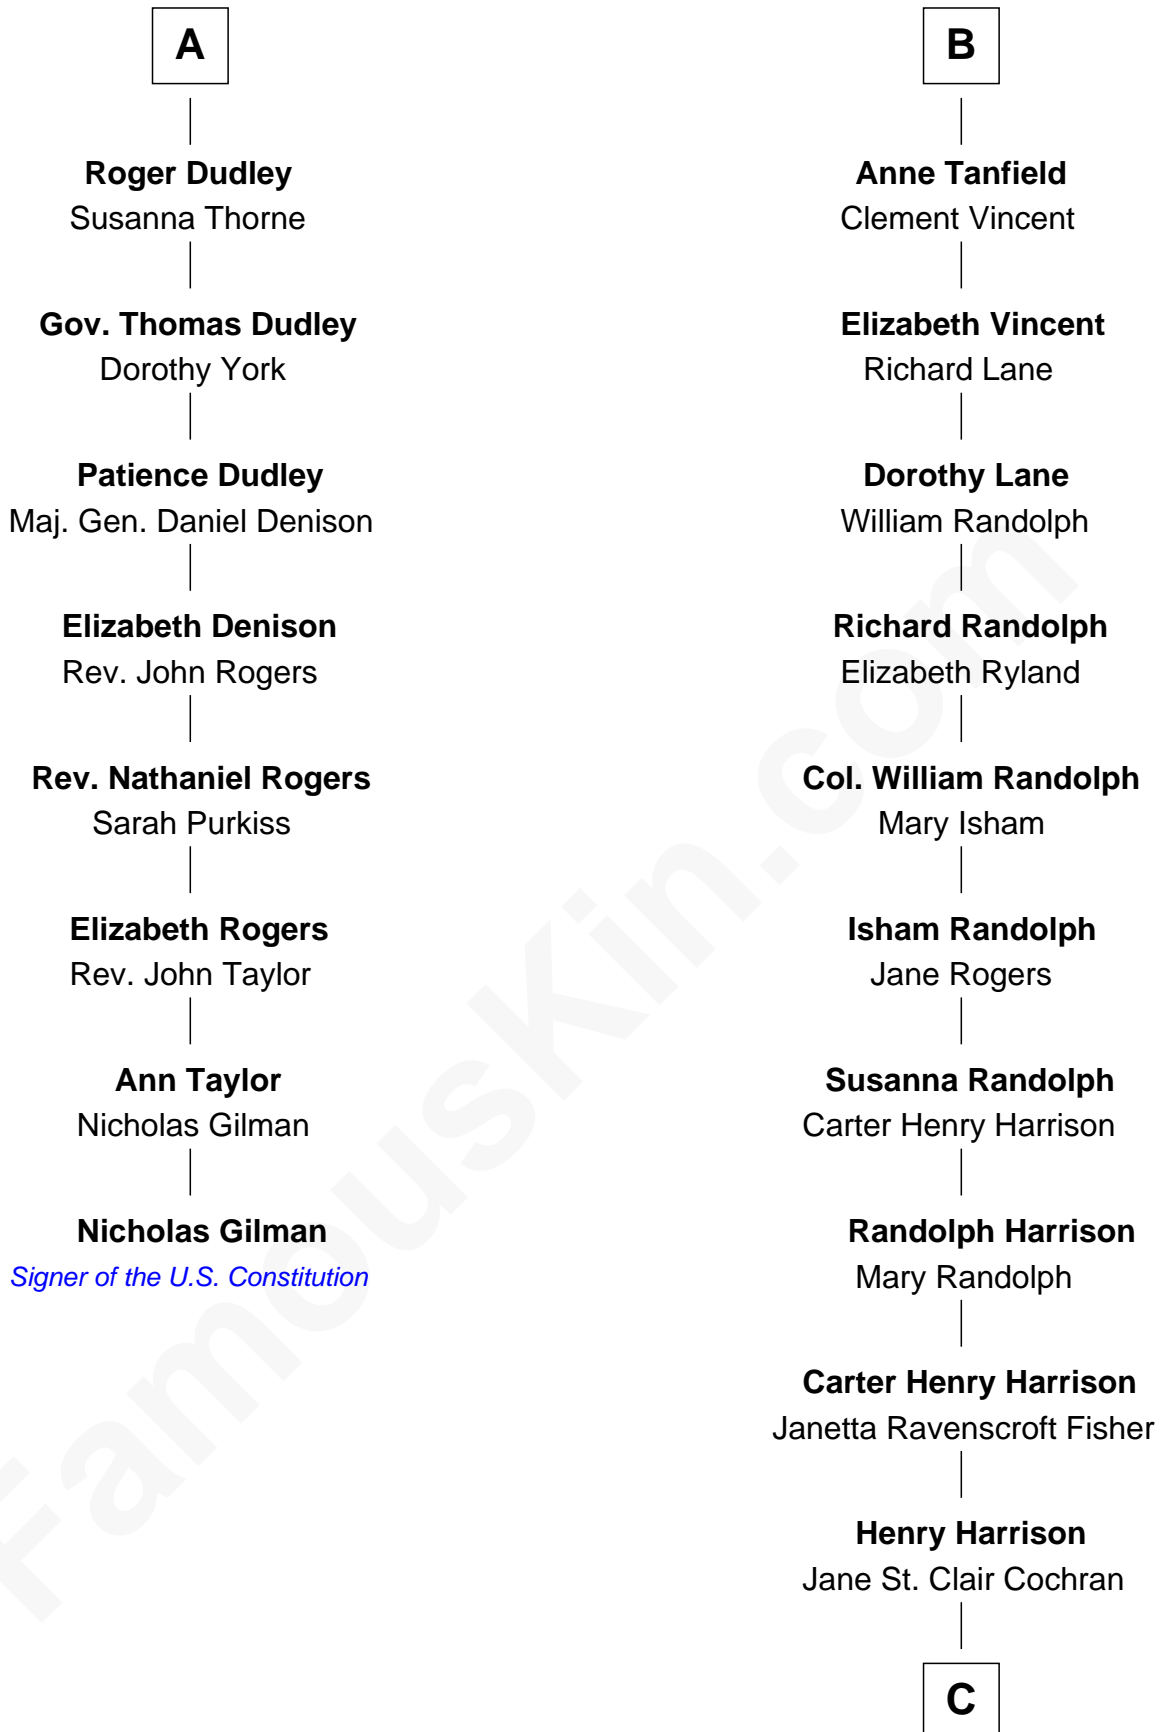

FamousKin.com Relationship Chart of

Nicholas Gilman

Signer of the U.S. Constitution

14th cousin 7 times removed of

Edward Norton

Movie Actor

Richard Fitzalan
Eleanor Plantagenet

C

George Moffett Harrison
Bettie Montgomery. Kent

Joseph Kent Harrison
Cornelia Long Somerville

Betty Kent Harrison
Edward Mower Norton

Edward Mower Norton
Lydia Robinson Rouse

Edward Norton
Movie Actor