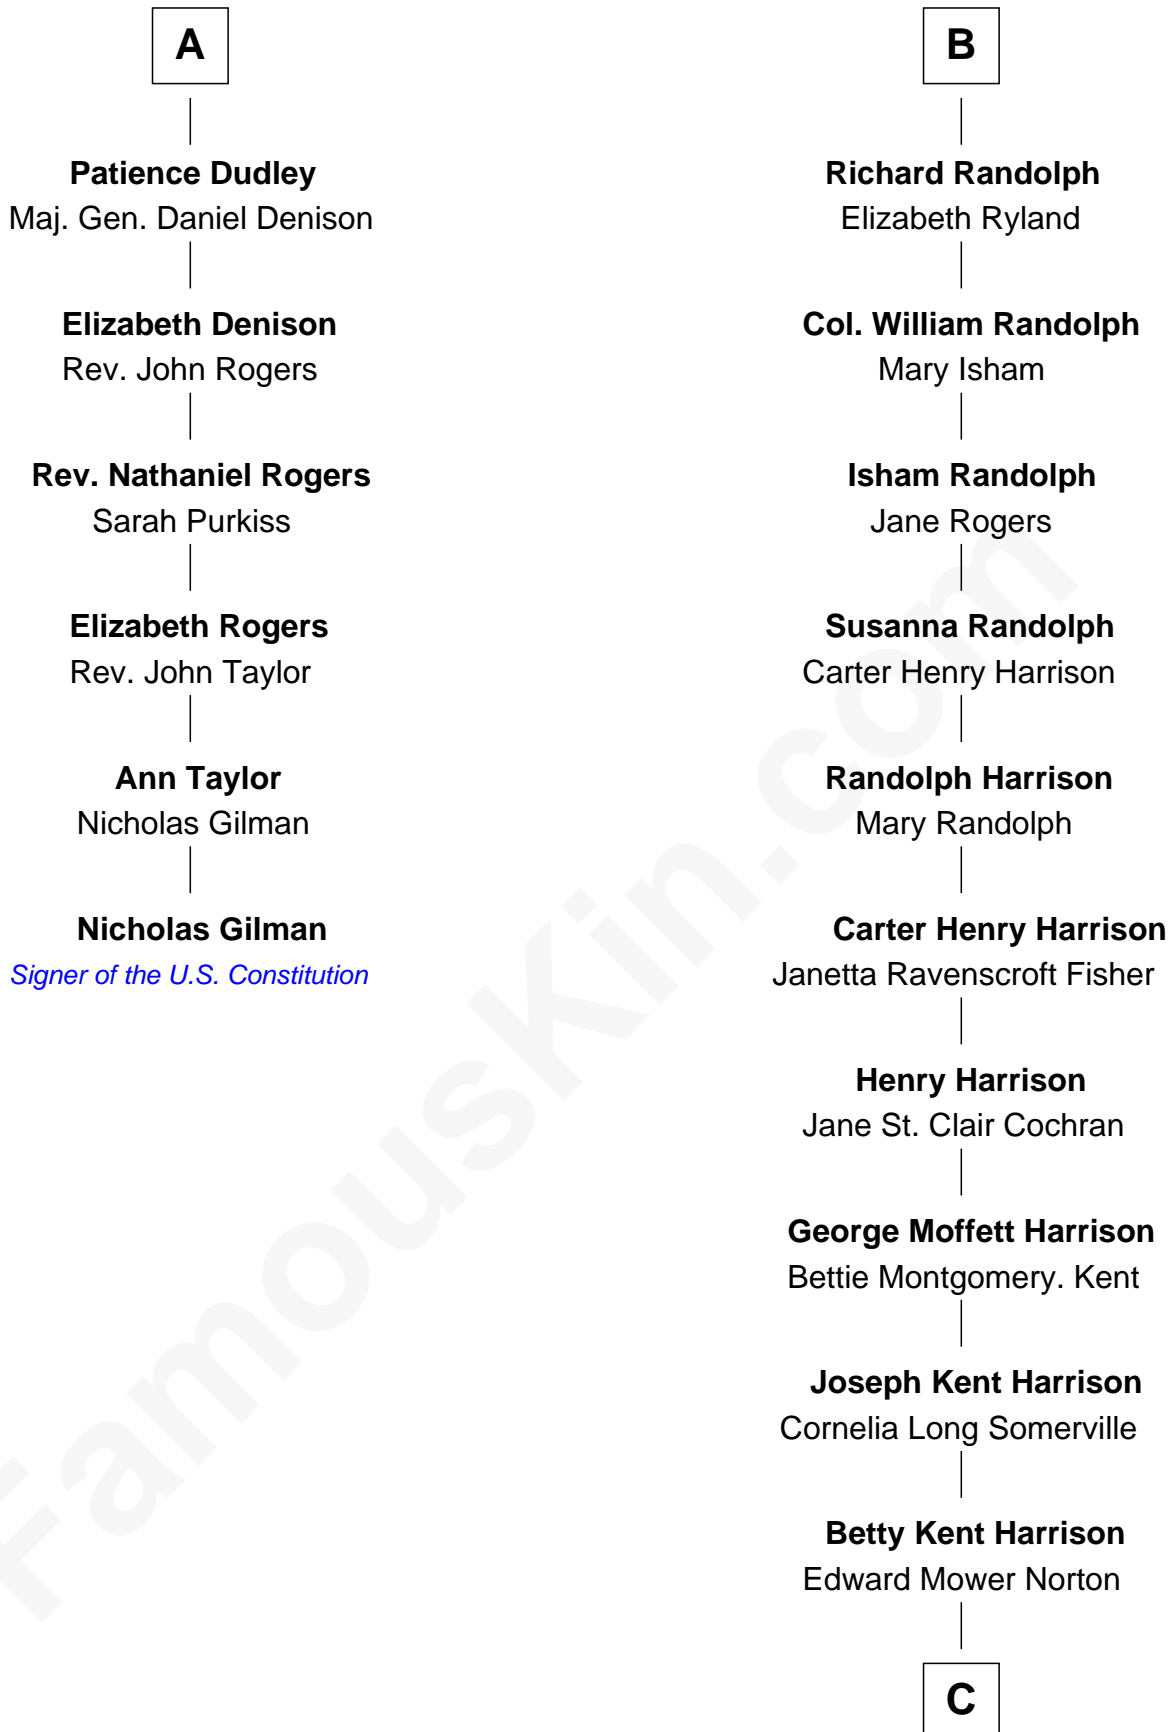

FamousKin.com

Relationship Chart of

Nicholas Gilman

Signer of the U.S. Constitution

12th cousin 6 times removed of

Edward Norton

Movie Actor

Sir Ralph Neville

Joan Beaufort

Katherine Neville
Sir Thomas Strangeways

Joan Strangeways
Sir William Willoughby

Cecily Willoughby
Sir Edward Sutton

Sir John Sutton
Cecily Grey

Sir Henry Dudley
----- Ashton

Probable

Roger Dudley
Susanna Thorne

Gov. Thomas Dudley
Dorothy York

A

Sir Edward Neville
Katherine Howard

Catherine Neville
Robert Tanfield

William Tanfield
Elizabeth Stavelly

Frances Tanfield
Bridget Cave

Anne Tanfield
Clement Vincent

Elizabeth Vincent
Richard Lane

Dorothy Lane
William Randolph

B

C

Edward Mower Norton

Lydia Robinson Rouse

Edward Norton

Movie Actor

FamousKin.com