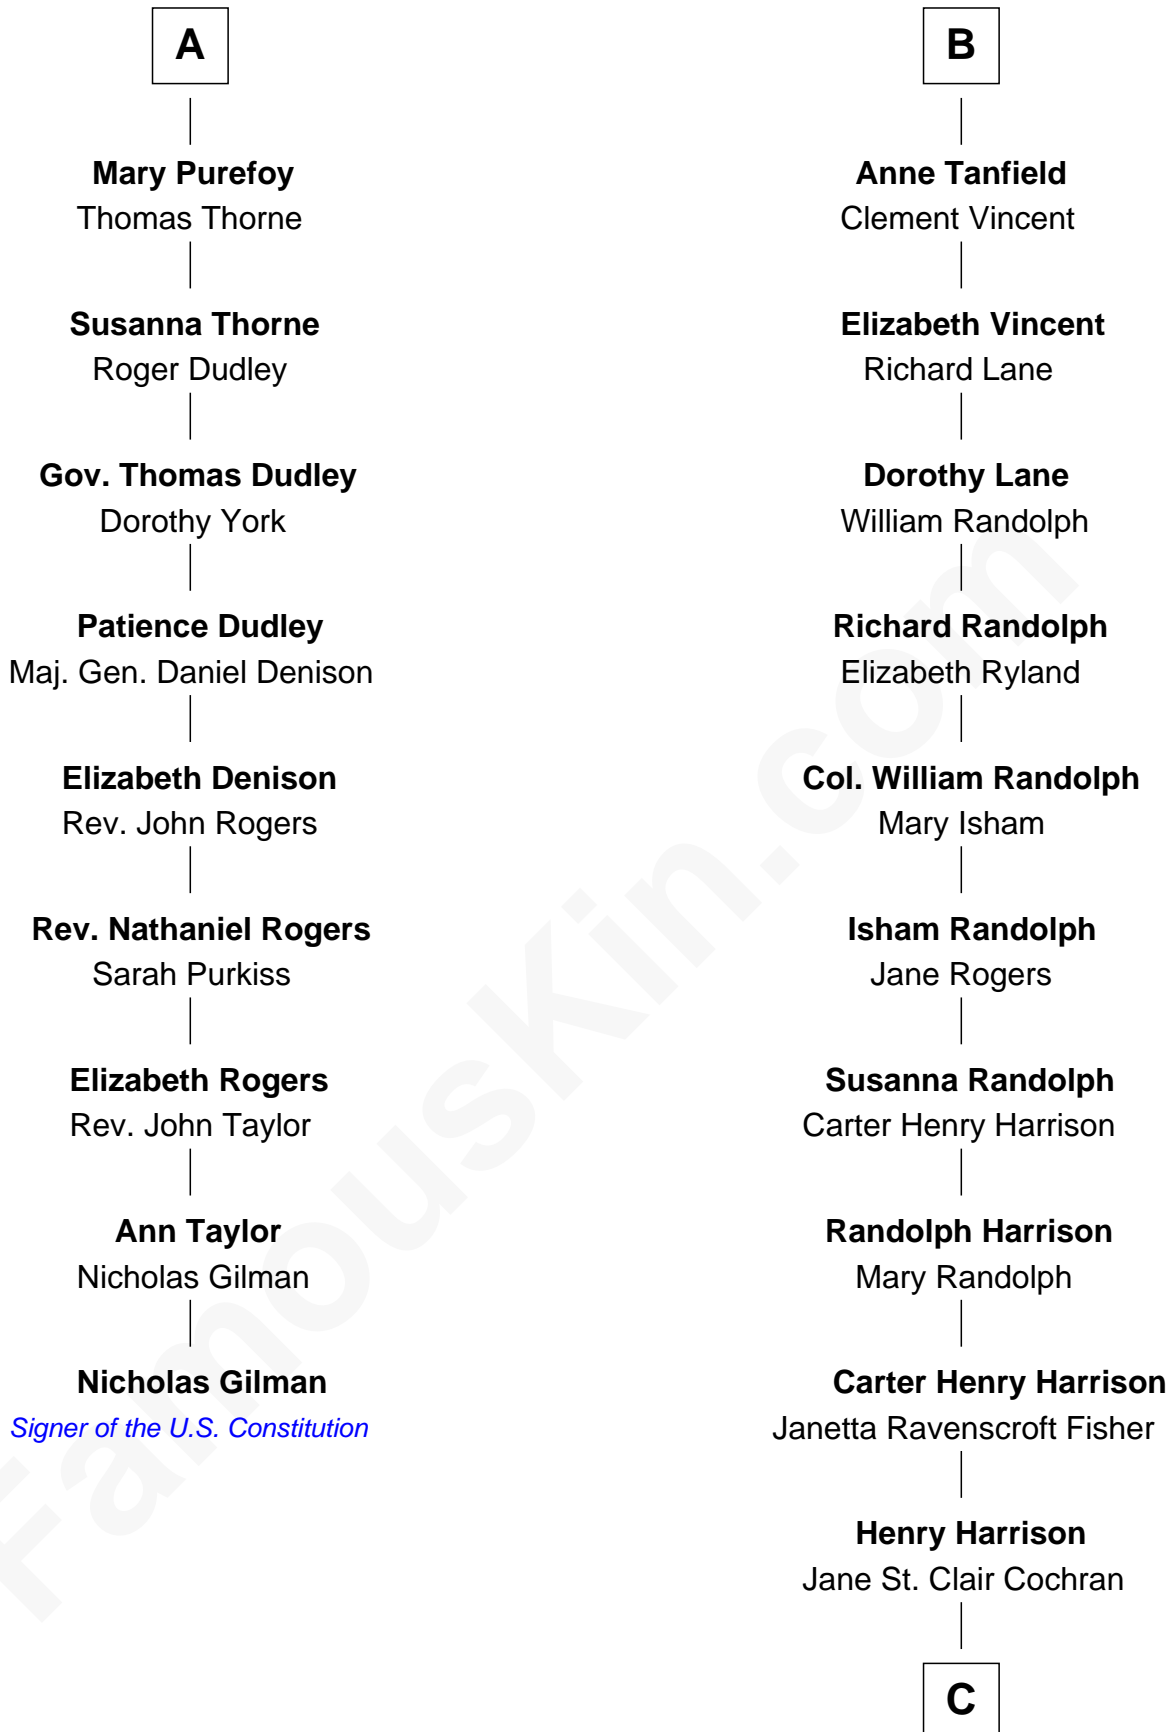

FamousKin.com Relationship Chart of

Nicholas Gilman

Signer of the U.S. Constitution

15th cousin 6 times removed of

Edward Norton

Movie Actor

Sir John Howard

Alice de Bois

C

George Moffett Harrison
Bettie Montgomery. Kent

Joseph Kent Harrison
Cornelia Long Somerville

Betty Kent Harrison
Edward Mower Norton

Edward Mower Norton
Lydia Robinson Rouse

Edward Norton
Movie Actor