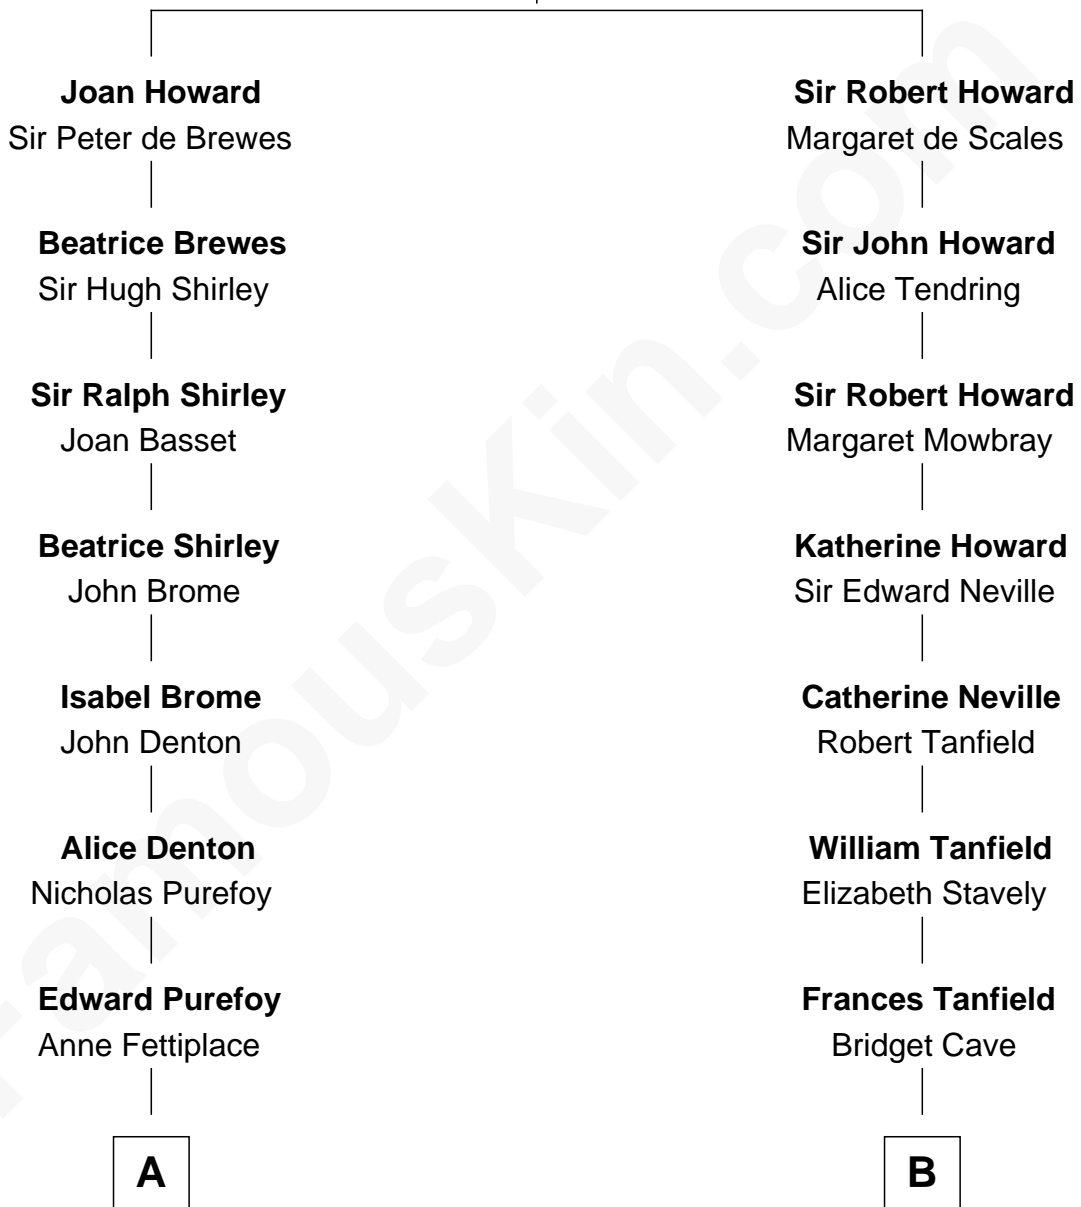

FamousKin.com Relationship Chart of

Nicholas Gilman

Signer of the U.S. Constitution

15th cousin 6 times removed of

Edward Norton

Movie Actor

Sir John Howard

Alice de Bois

C

George Moffett Harrison
Bettie Montgomery. Kent

Joseph Kent Harrison
Cornelia Long Somerville

Betty Kent Harrison
Edward Mower Norton

Edward Mower Norton
Lydia Robinson Rouse

Edward Norton
Movie Actor