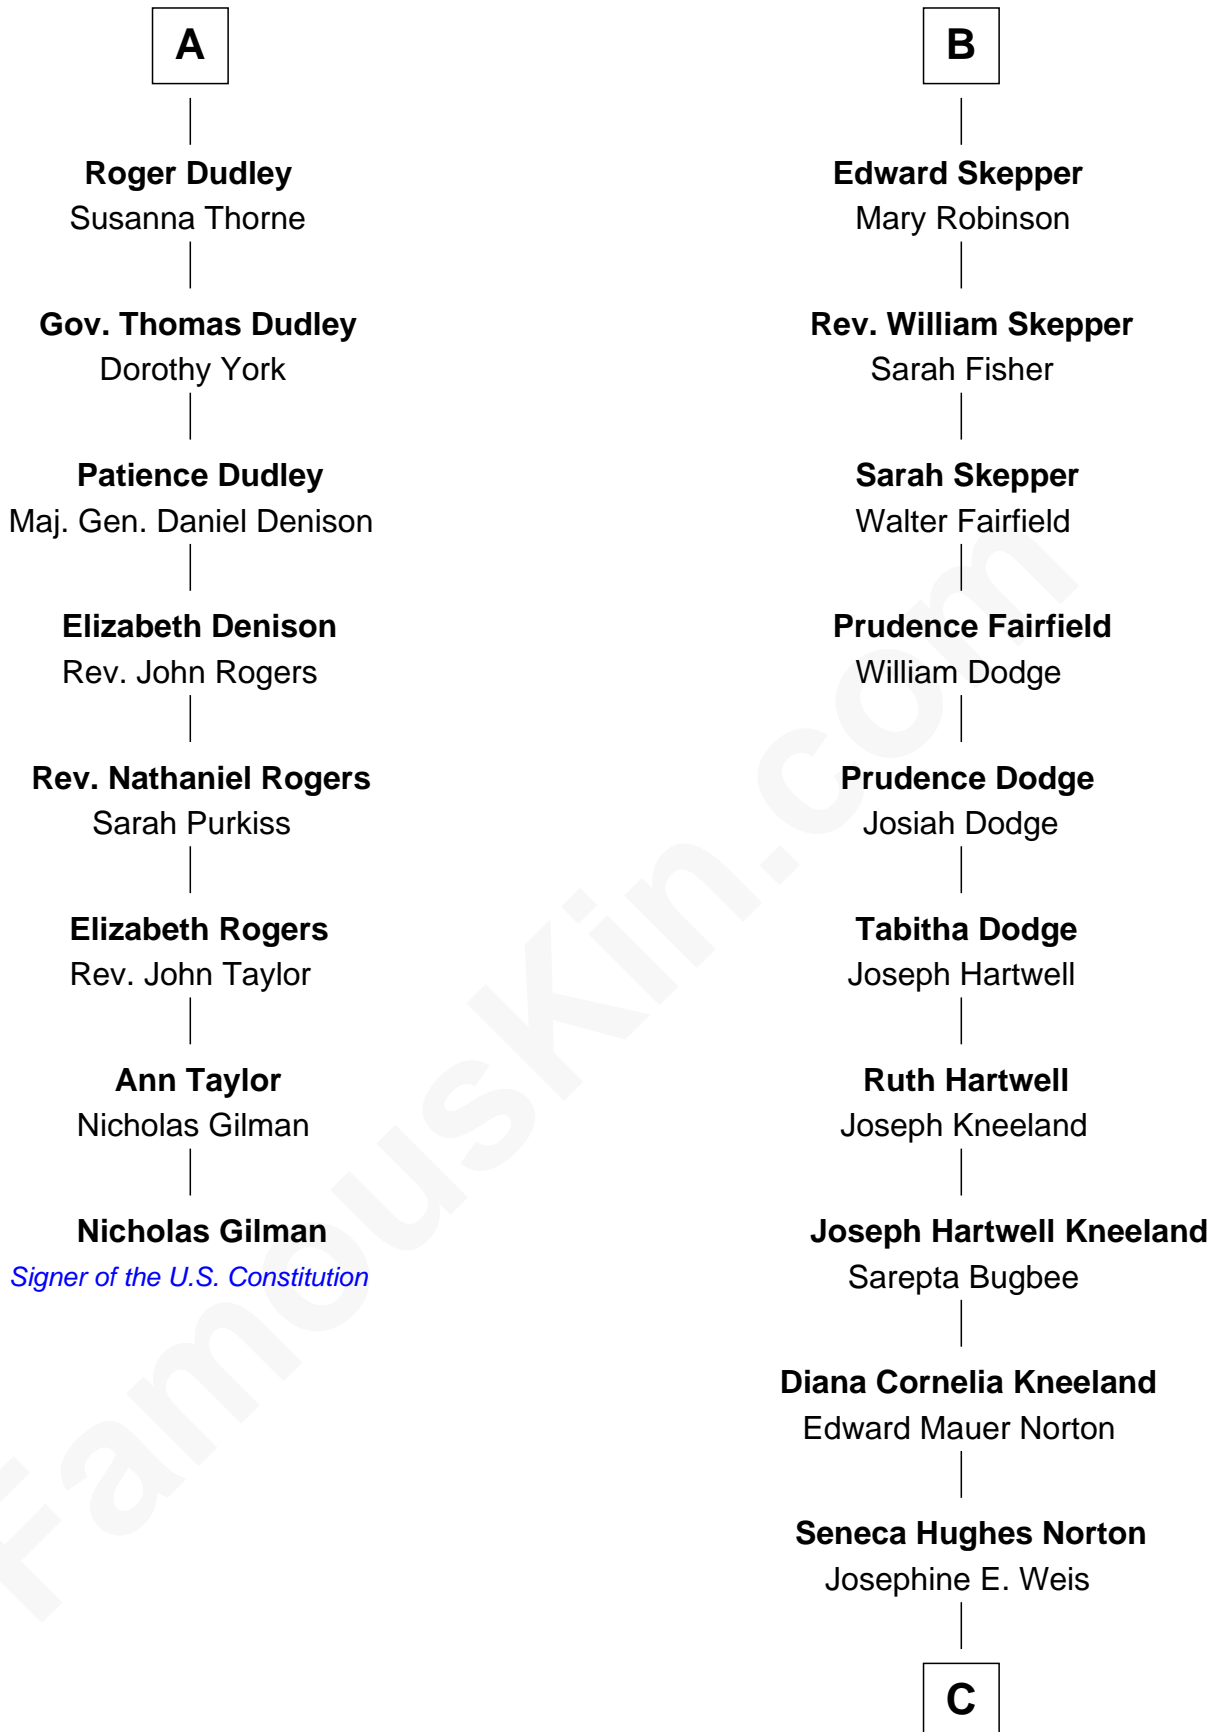

FamousKin.com Relationship Chart of

Nicholas Gilman

Signer of the U.S. Constitution

14th cousin 6 times removed of

Edward Norton

Movie Actor

Sir Philip le Despencer

Elizabeth - - - - -

Joan de la See

Sir Piers Hildyard

Isabel Hildyard

Ralph Legard

Joan Ledgard

Richard Skepper

B

C