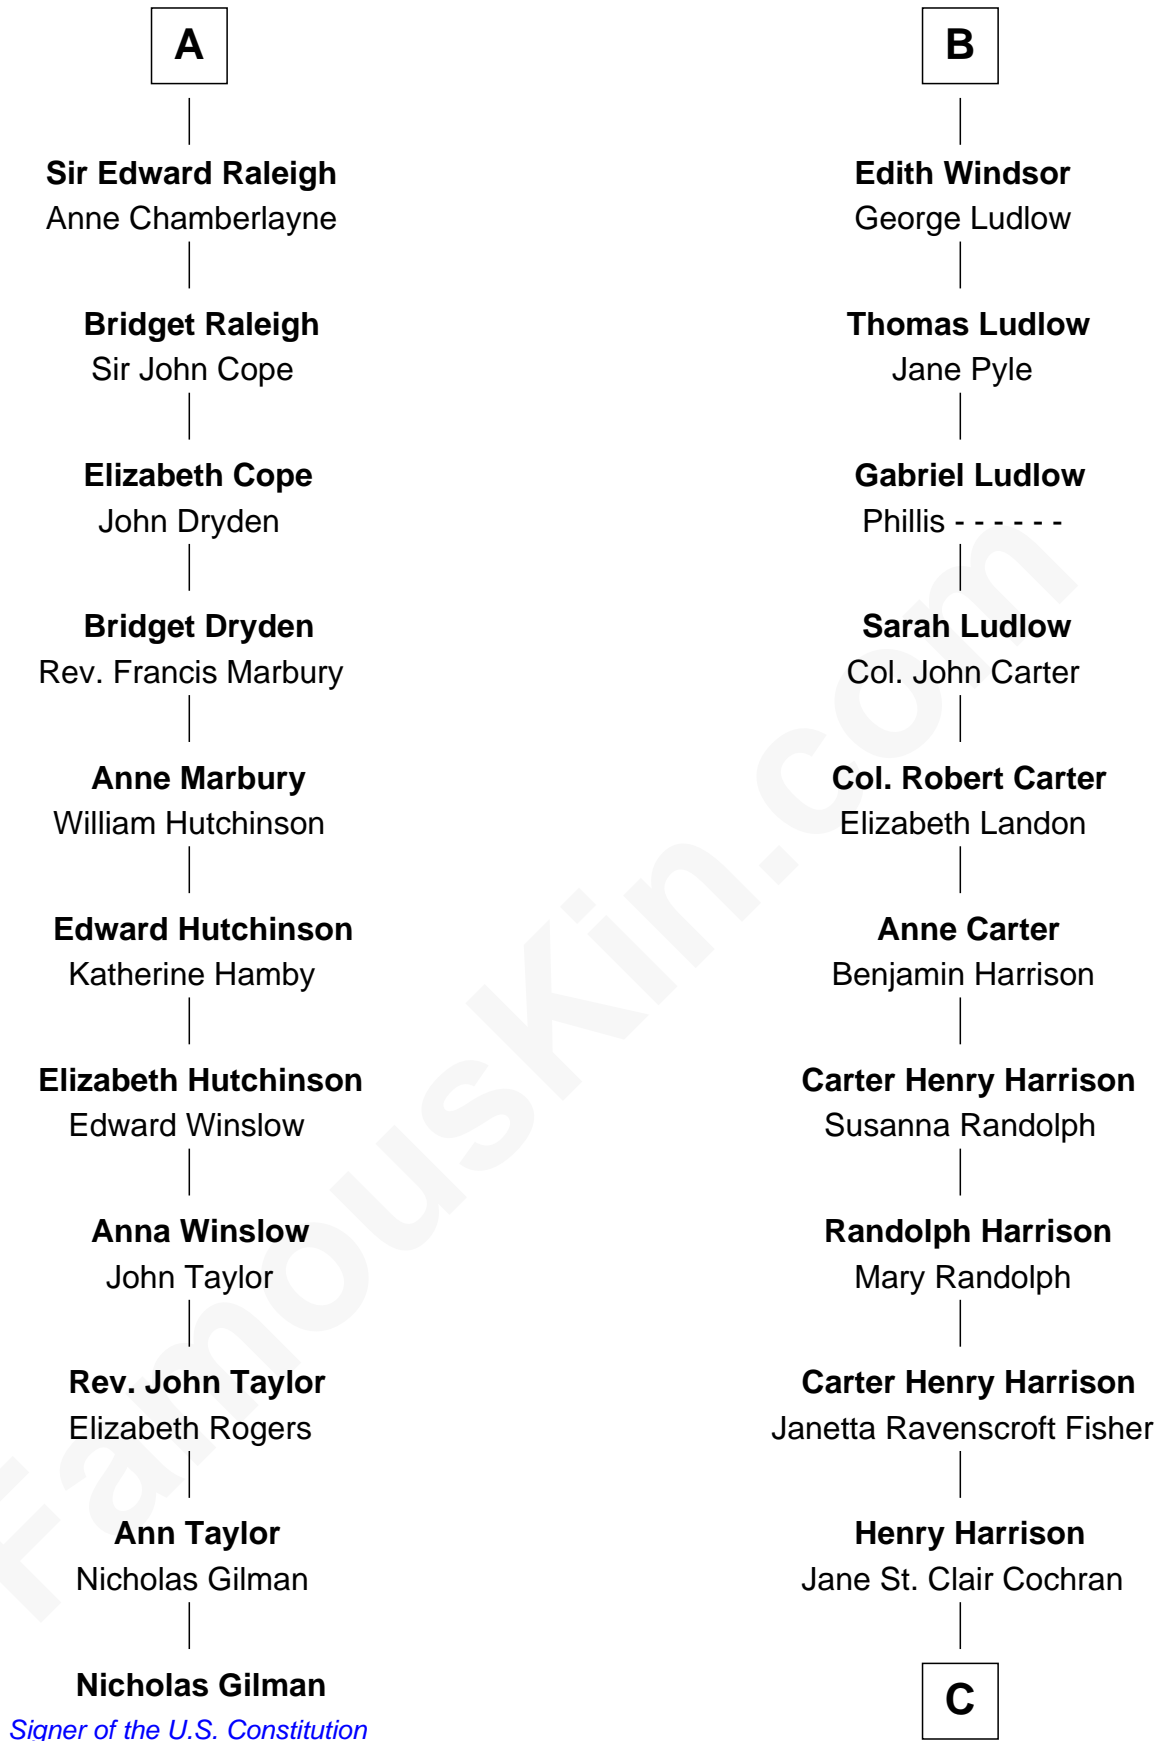

FamousKin.com Relationship Chart of

Nicholas Gilman

Signer of the U.S. Constitution

17th cousin 4 times removed of

Edward Norton

Movie Actor

Humphrey de Bohun

Elizabeth Plantagenet

Eleanor de Bohun

Sir James le Boteler

Pernel le Boteler

Sir Gilbert Talbot

Sir Richard Talbot

Ankaret le Strange

Mary Talbot

Sir Thomas Greene

John Andrews

Elizabeth Andrews

Sir Thomas de Windsor

Sir Andrews de Windsor

Elizabeth Blount

B

C

George Moffett Harrison
Bettie Montgomery. Kent