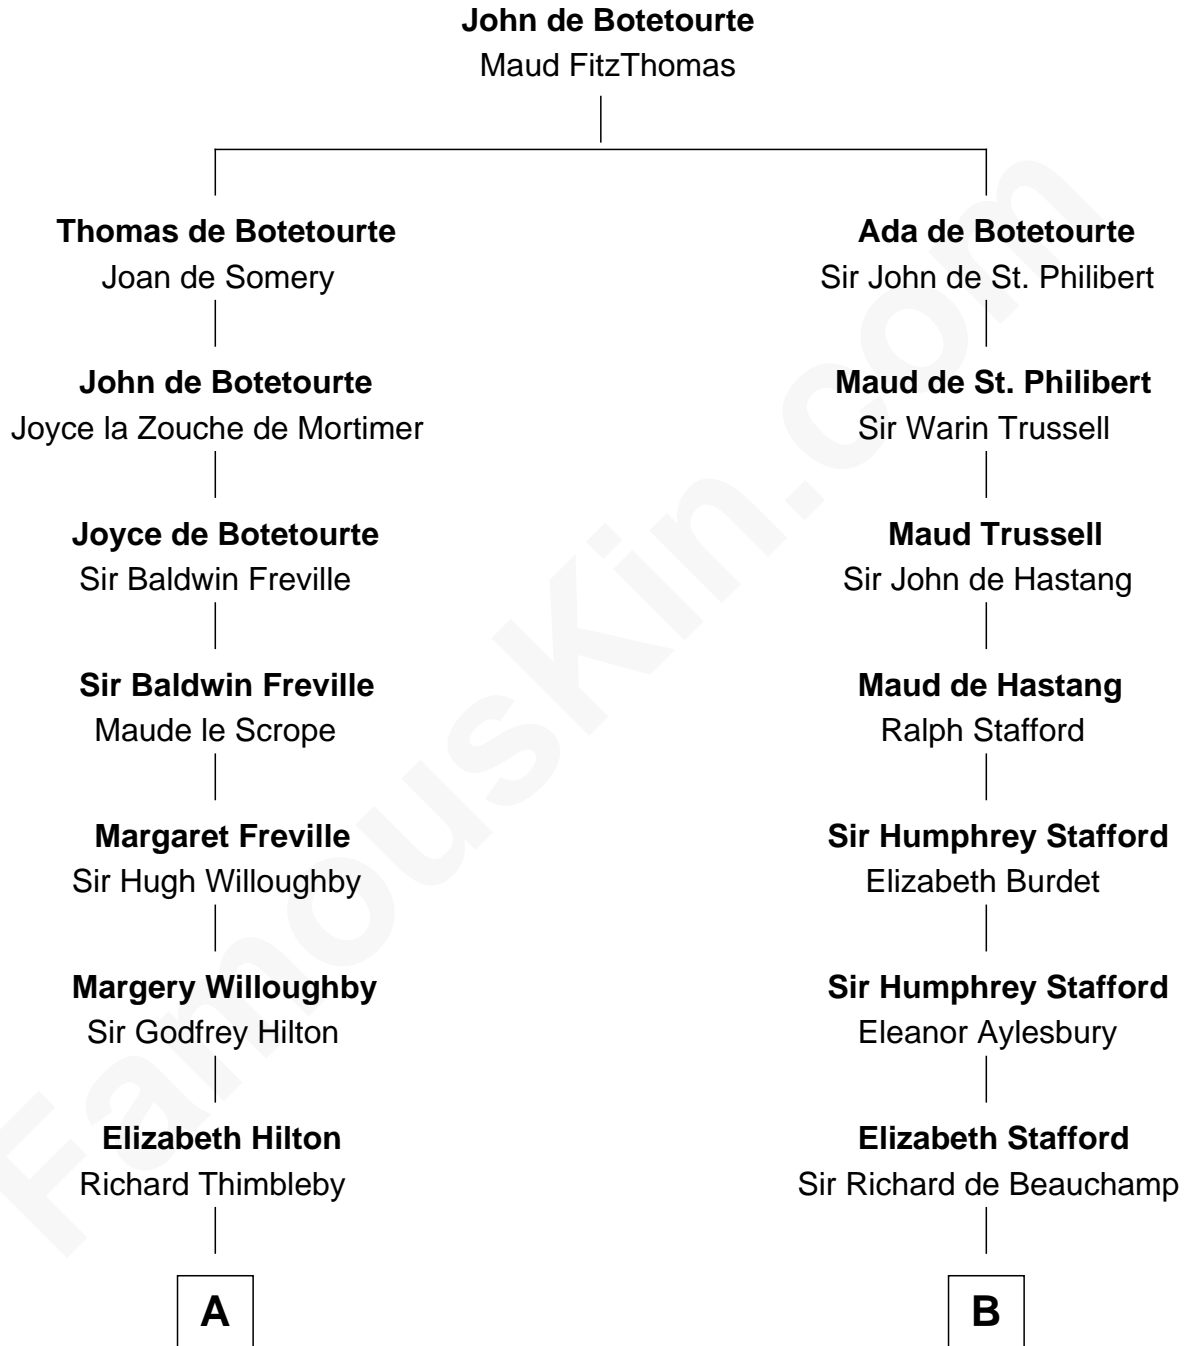

FamousKin.com

Relationship Chart of

Nicholas Gilman

Signer of the U.S. Constitution

16th cousin 5 times removed of

Endicott Peabody

62nd Governor of Massachusetts

C

—
Mary Harrison Eliot

Edmund Dwight

—
Mary Eliot Dwight

Dr. Samuel Parkman

—
Henry Parkman

Mary Frances Parker

—
Mary Elizabeth Parkman

Rt. Rev. Malcolm Endicott Peabody

—
Endicott Peabody

62nd Governor of Massachusetts

FamousKin.com