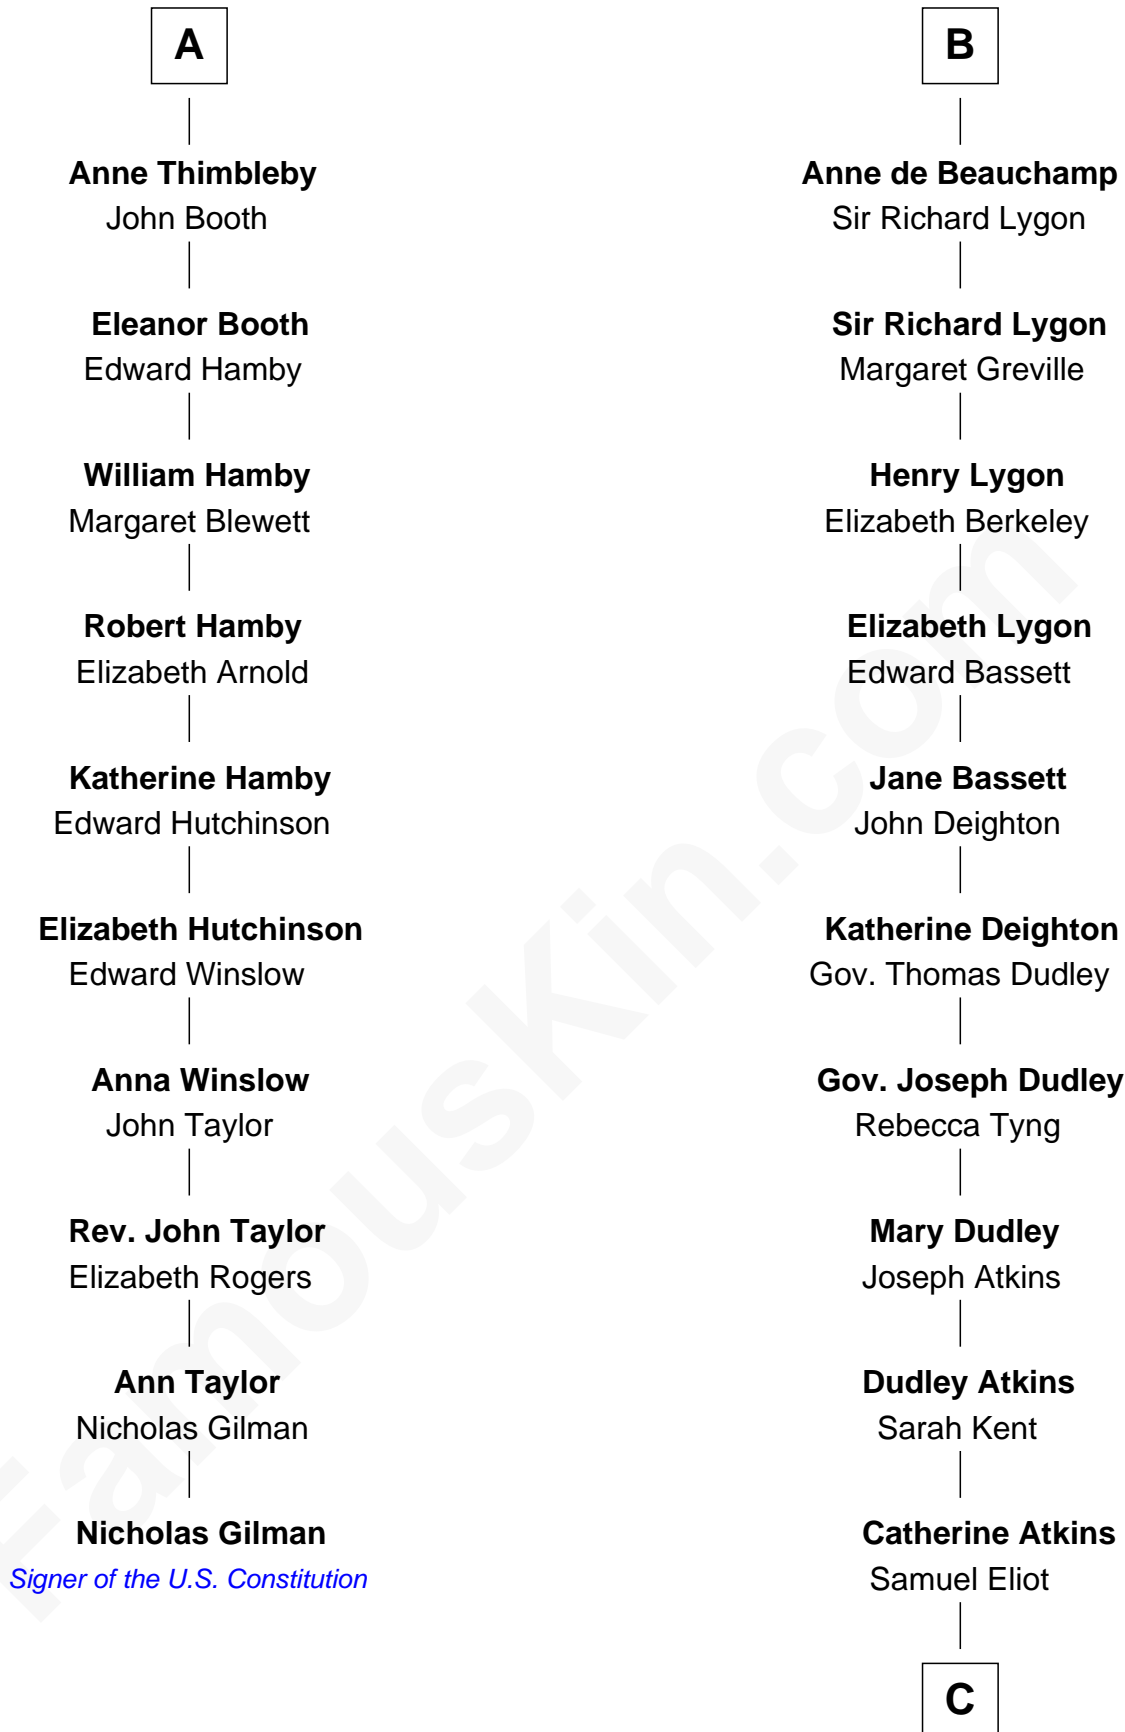

FamousKin.com

Relationship Chart of

Nicholas Gilman

Signer of the U.S. Constitution

16th cousin 5 times removed of

Endicott Peabody

62nd Governor of Massachusetts

C

—
Mary Harrison Eliot

Edmund Dwight

—
Mary Eliot Dwight

Dr. Samuel Parkman

—
Henry Parkman

Mary Frances Parker

—
Mary Elizabeth Parkman

Rt. Rev. Malcolm Endicott Peabody

—
Endicott Peabody

62nd Governor of Massachusetts

FamousKin.com