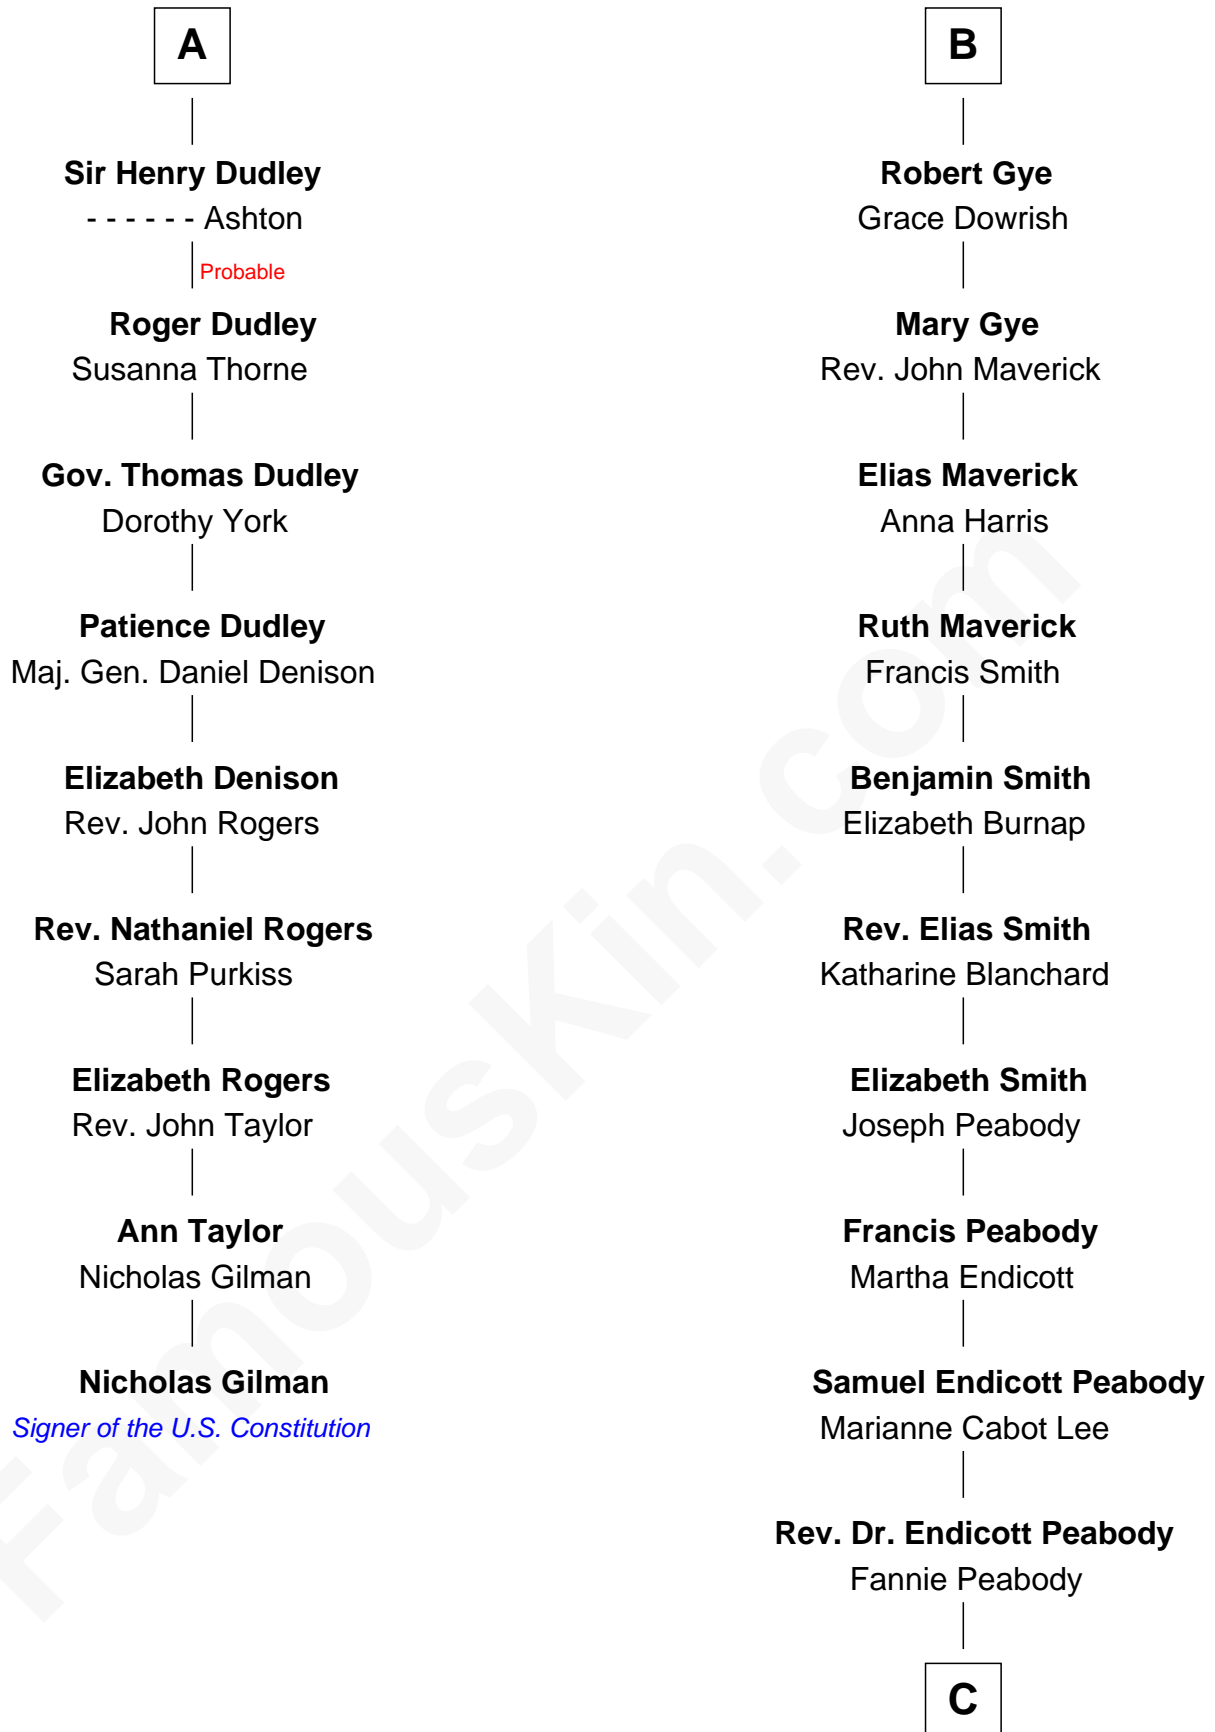

## Relationship Chart of Nicholas Gilman

*Signer of the U.S. Constitution*

15th cousin 3 times removed of

**Endicott Peabody**

*62nd Governor of Massachusetts*

C

Rt. Rev. Malcolm Endicott Peabody

Mary Elizabeth Parkman

Endicott Peabody

*62nd Governor of Massachusetts*

FamousKin.com