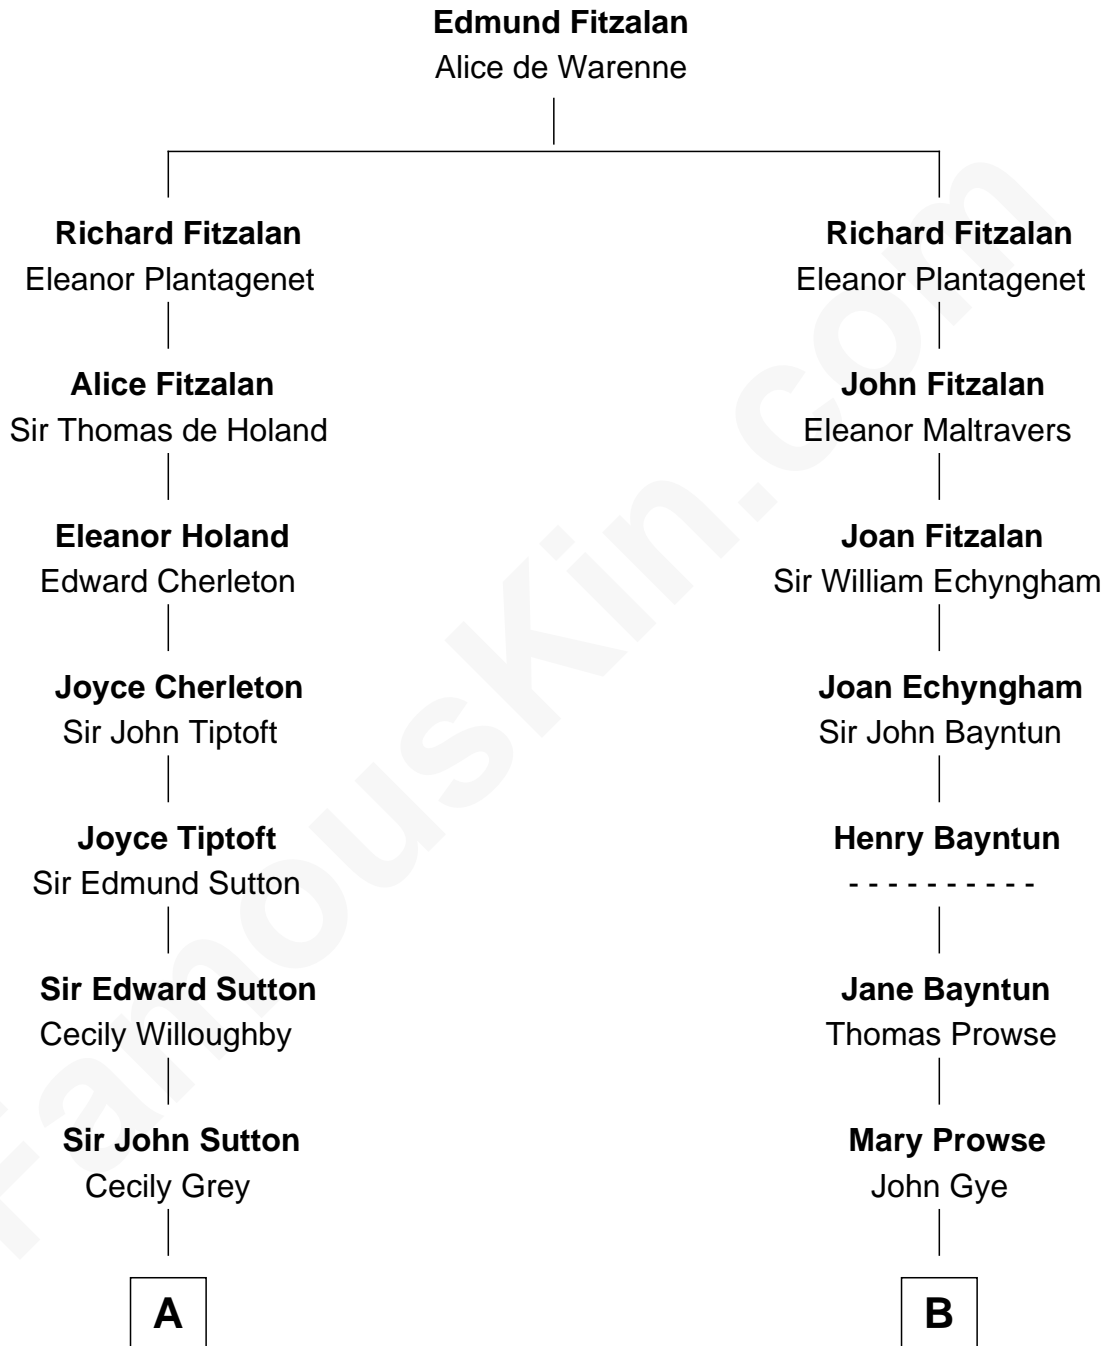

# FamousKin.com

## Relationship Chart of Nicholas Gilman

*Signer of the U.S. Constitution*

15th cousin 3 times removed of

**Endicott Peabody**

*62nd Governor of Massachusetts*

C

Rt. Rev. Malcolm Endicott Peabody

Mary Elizabeth Parkman