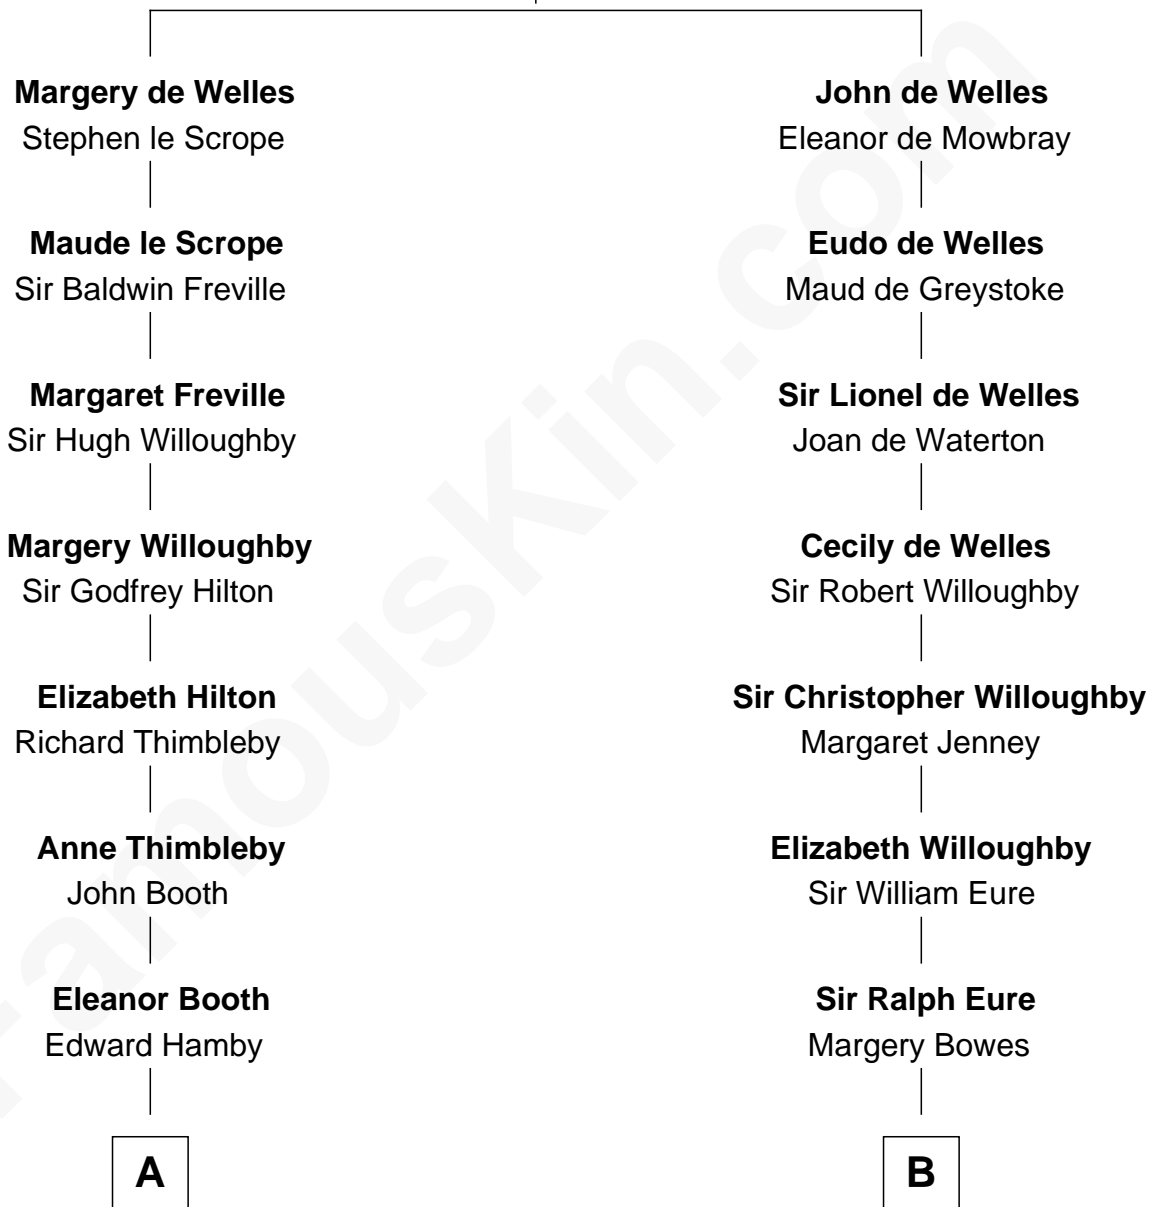

FamousKin.com Relationship Chart of

Nicholas Gilman

Signer of the U.S. Constitution

14th cousin 5 times removed of

Endicott Peabody

62nd Governor of Massachusetts

John de Welles

Maud de Roos

C

Henry Parkman

Mary Frances Parker

Mary Elizabeth Parkman

Rt. Rev. Malcolm Endicott Peabody

Endicott Peabody

62nd Governor of Massachusetts

FamousKin.com