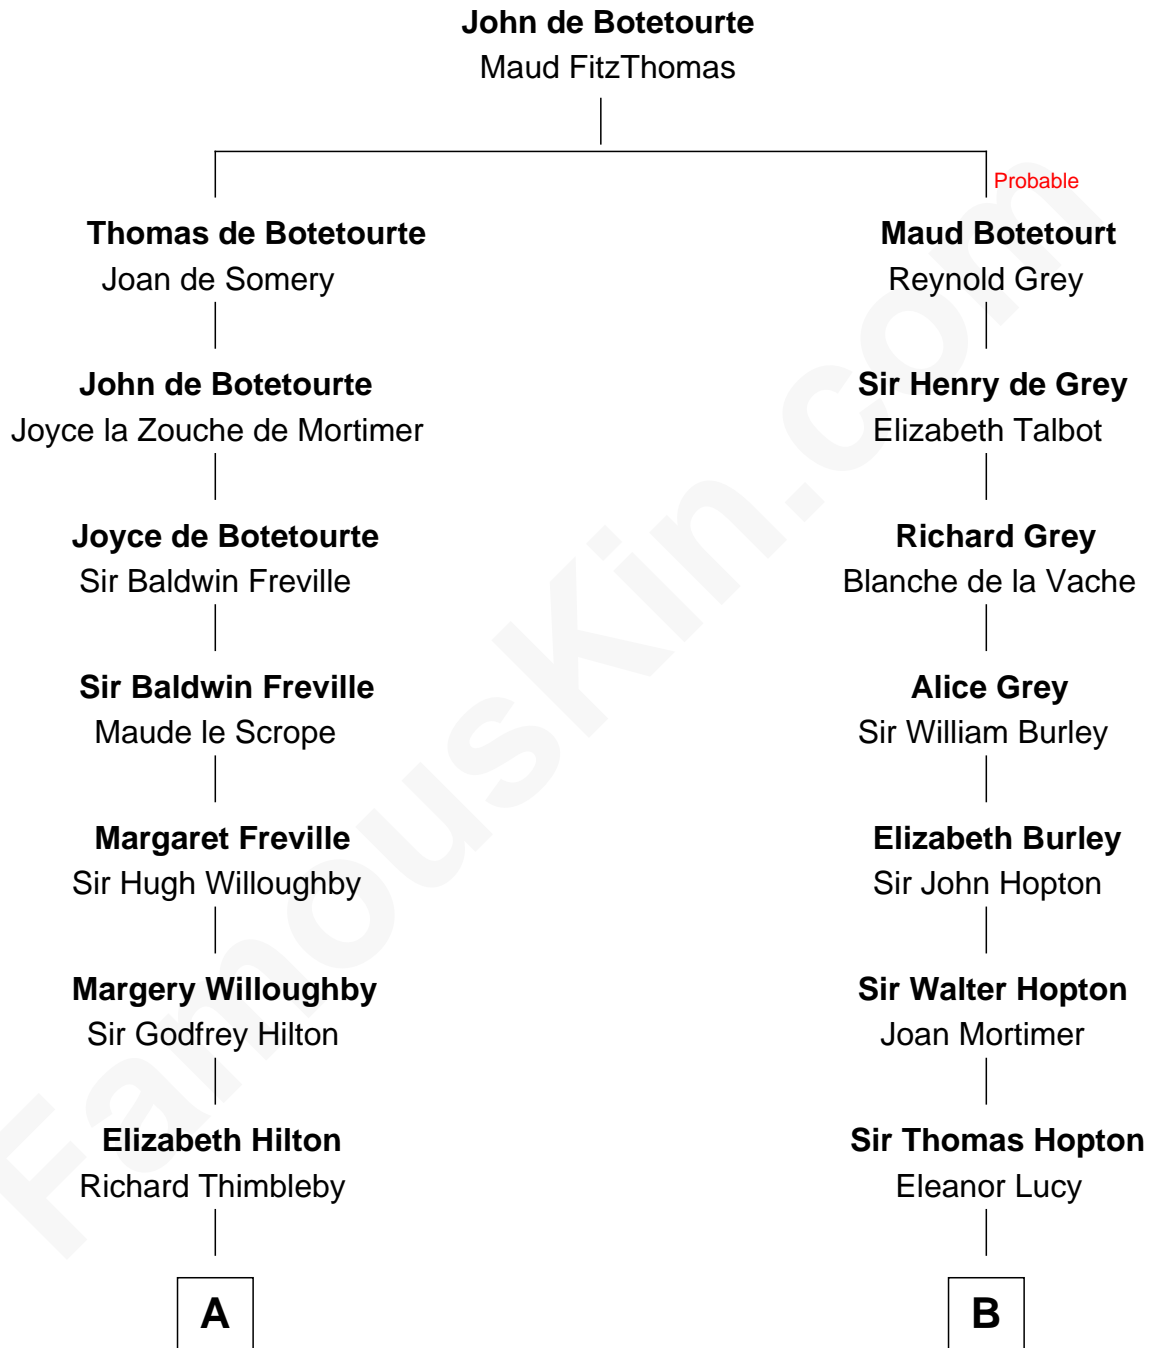

FamousKin.com

Relationship Chart of

Nicholas Gilman

Signer of the U.S. Constitution

16th cousin 4 times removed of

James Russell Lowell

American "Fireside" Poet

C

James Russell
Katharine Graves

Rebecca Russell
John Lowell

Rev. Charles Lowell
Harriet Brackett Spence

James Russell Lowell
American "Fireside" Poet

FamousKin.com