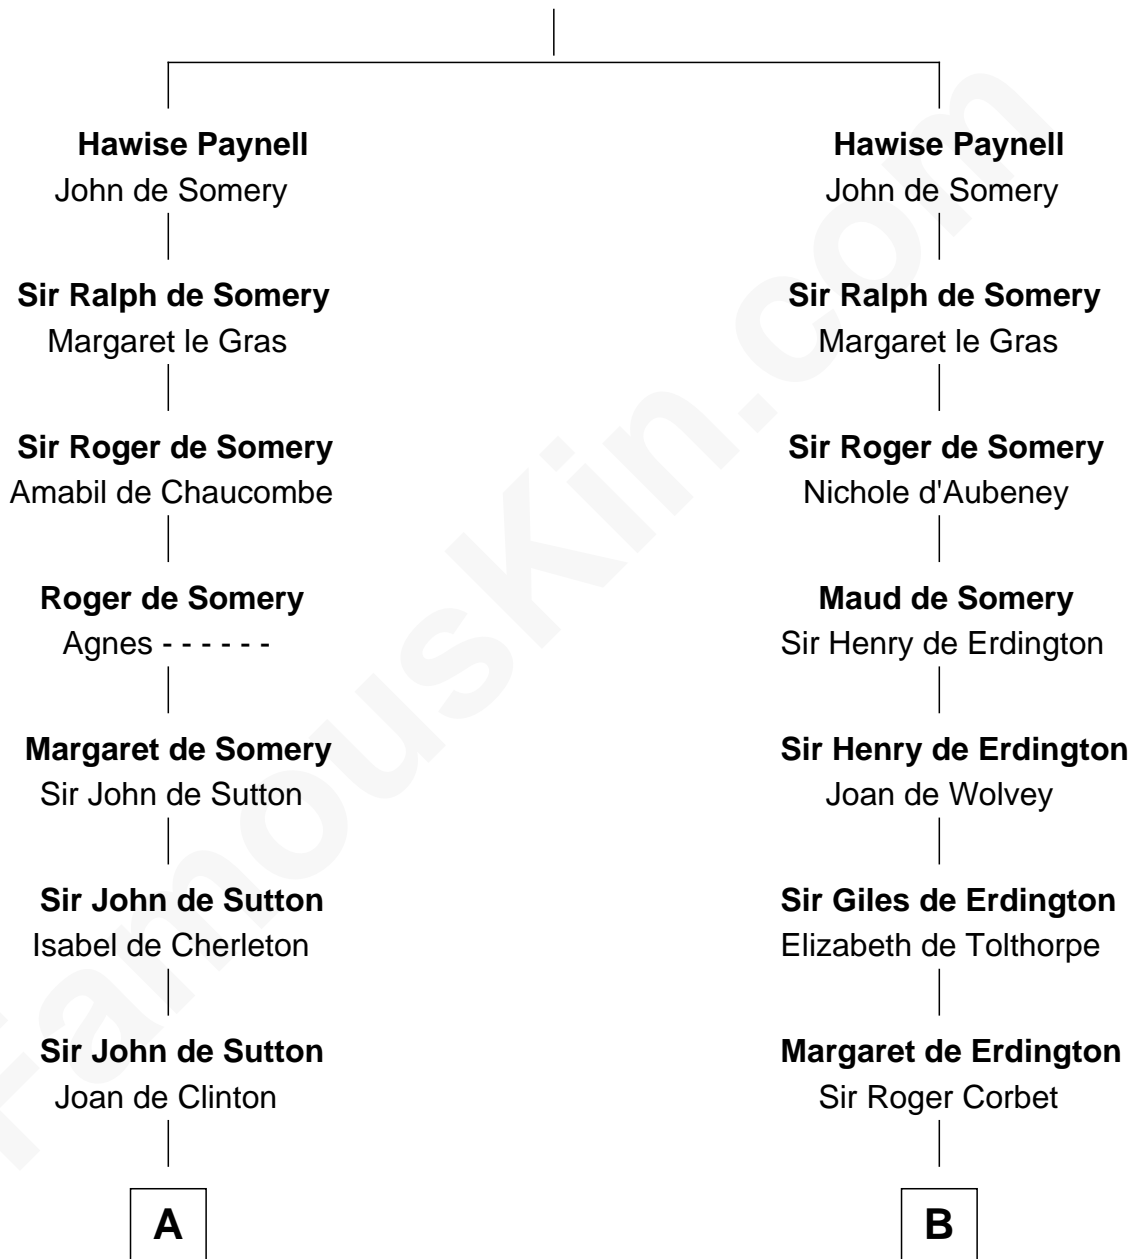

FamousKin.com Relationship Chart of

Nicholas Gilman

Signer of the U.S. Constitution

21st cousin of

James Russell Lowell

American "Fireside" Poet

Ralph Paynell

C

Elizabeth Denison

Rev. John Rogers

Rev. Nathaniel Rogers

Sarah Purkiss

Elizabeth Rogers

Rev. John Taylor

Ann Taylor

Nicholas Gilman