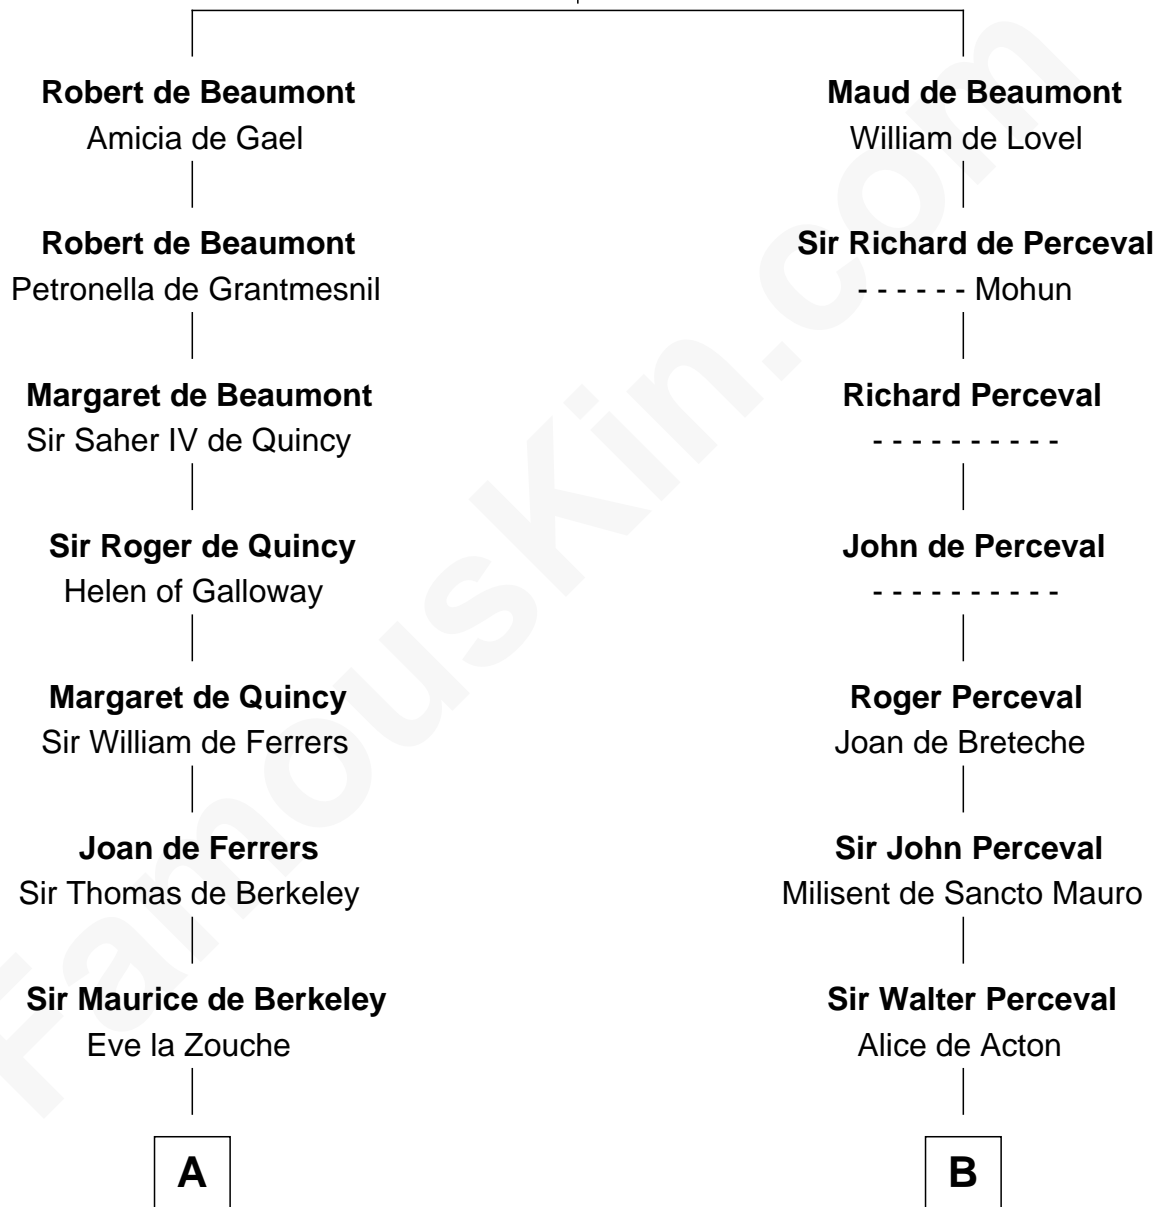

# FamousKin.com Relationship Chart of

**Nicholas Gilman**

*Signer of the U.S. Constitution*

21st cousin of

**James Russell Lowell**

*American "Fireside" Poet*

**Sir Robert de Beaumont**

Isabel de Vermandois

**C**

**Elizabeth Denison**

Rev. John Rogers

**Rev. Nathaniel Rogers**

Sarah Purkiss

**Elizabeth Rogers**

Rev. John Taylor

**Ann Taylor**