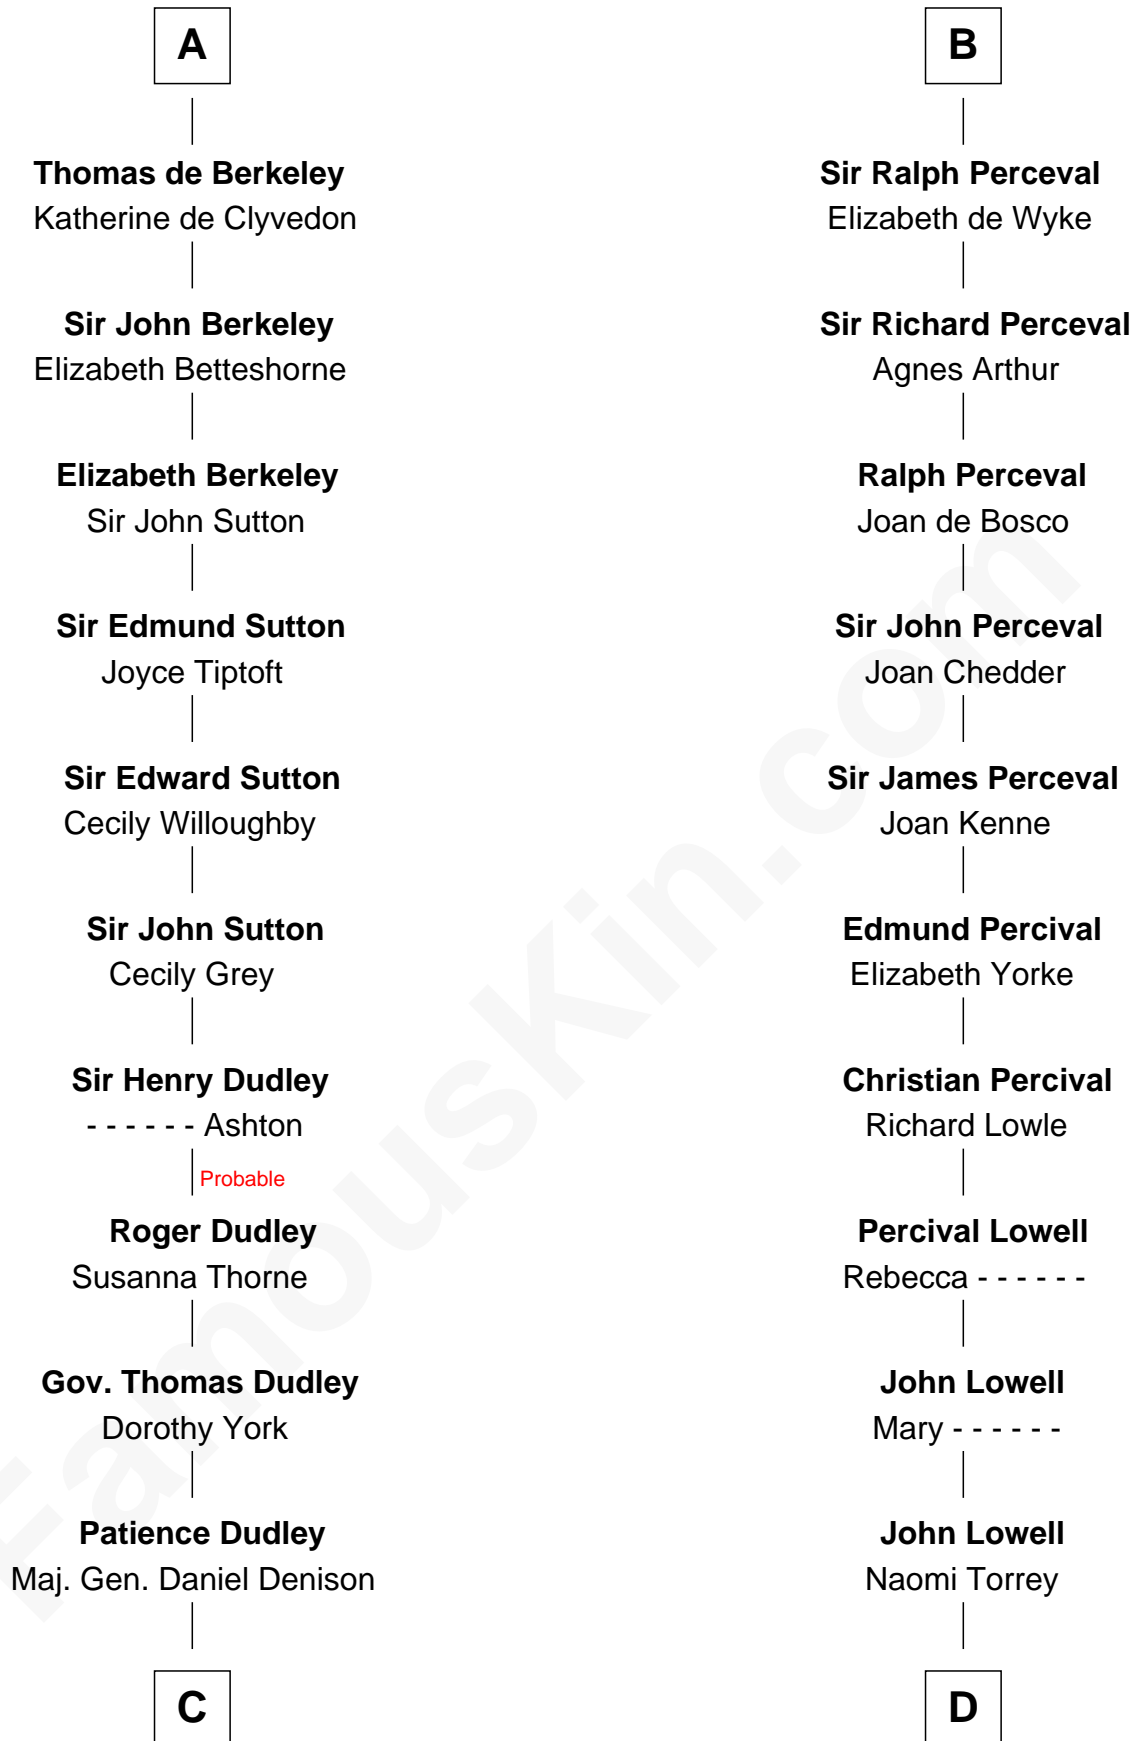

# FamousKin.com Relationship Chart of

**Nicholas Gilman**

*Signer of the U.S. Constitution*

21st cousin of

**James Russell Lowell**

*American "Fireside" Poet*

**Sir Robert de Beaumont**

Isabel de Vermandois

**C**

**Elizabeth Denison**

Rev. John Rogers

**Rev. Nathaniel Rogers**

Sarah Purkiss

**Elizabeth Rogers**

Rev. John Taylor

**Ann Taylor**