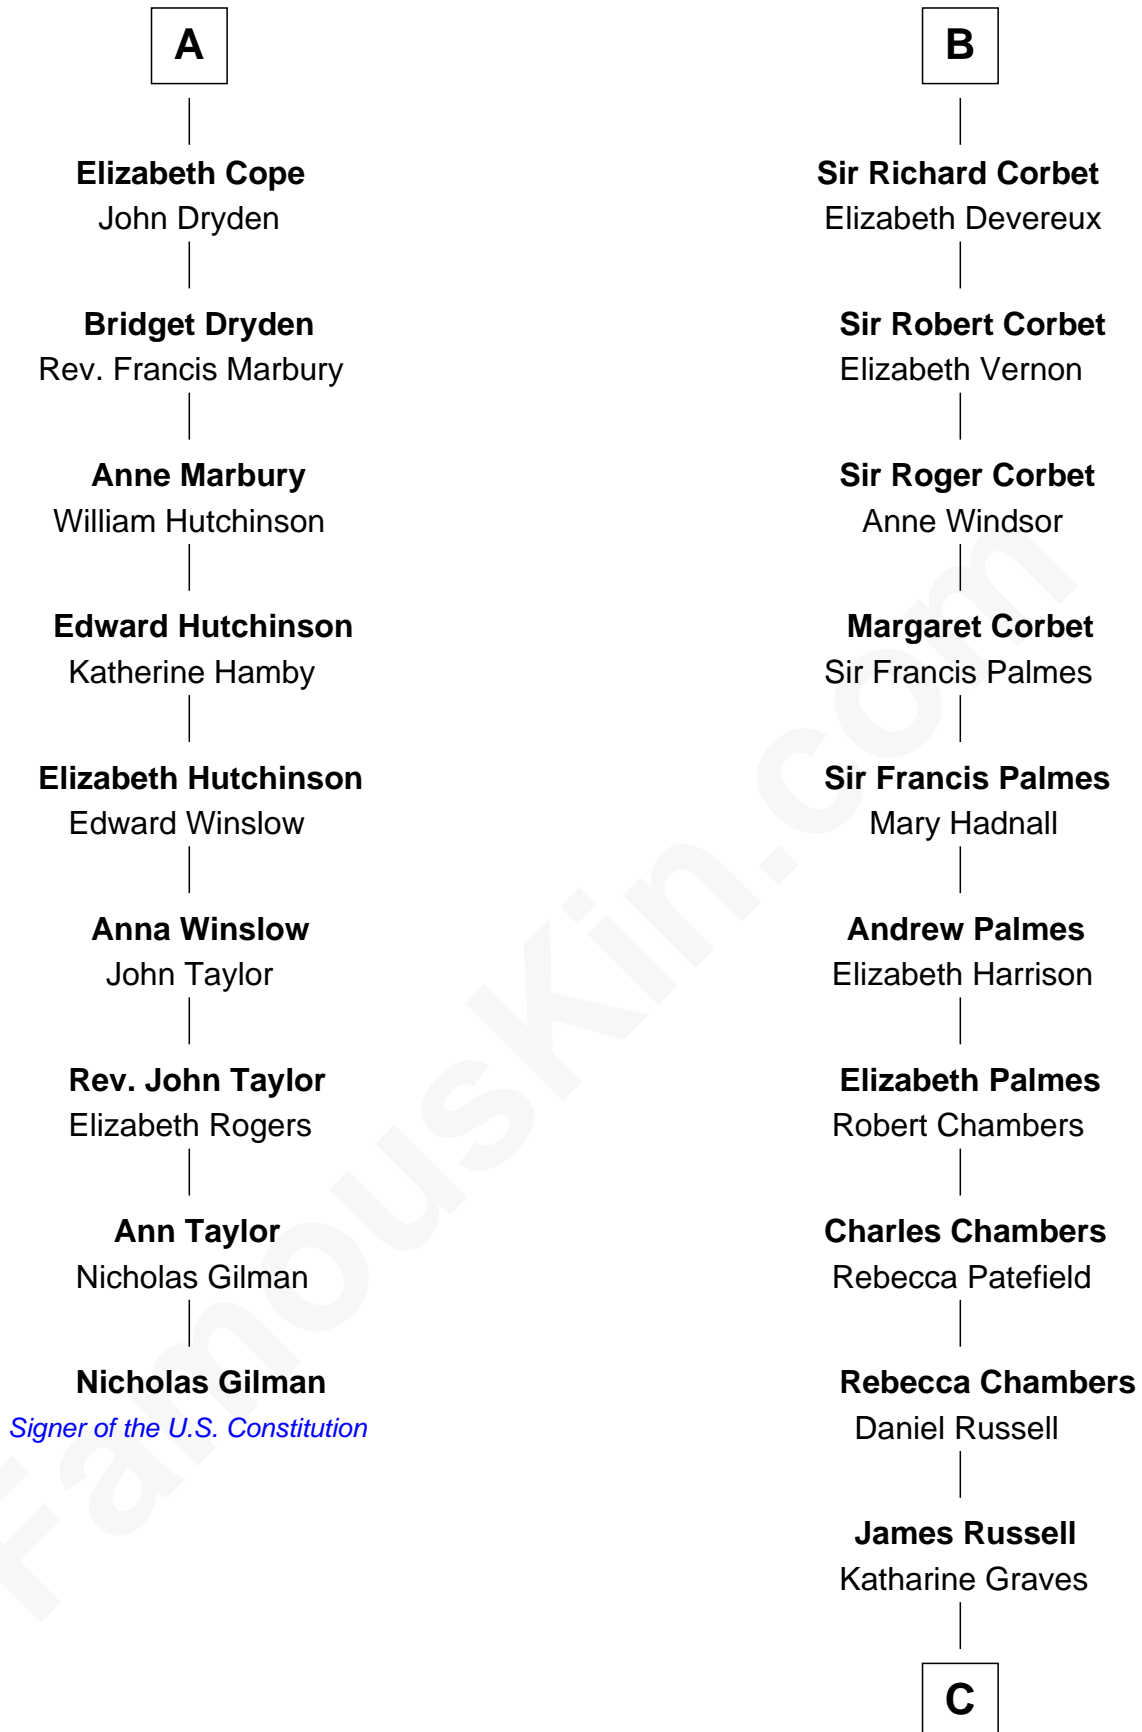

FamousKin.com

Relationship Chart of

Nicholas Gilman

Signer of the U.S. Constitution

15th cousin 4 times removed of

James Russell Lowell

American "Fireside" Poet

Sir Gilbert Talbot

Pernel le Boteler

Sir Richard Talbot

Ankaret le Strange

Mary Talbot

Sir Thomas Greene

Sir Thomas Greene

Phillippa Ferrers

Elizabeth Greene

Elizabeth Talbot

Sir Henry de Grey

Richard Grey

Blanche de la Vache

Alice Grey

Sir William Burley

Elizabeth Burley

Sir John Hopton

Sir Walter Hopton

Joan Mortimer

Sir Thomas Hopton

Eleanor Lucy

Elizabeth Hopton

Sir Roger Corbet

B

C