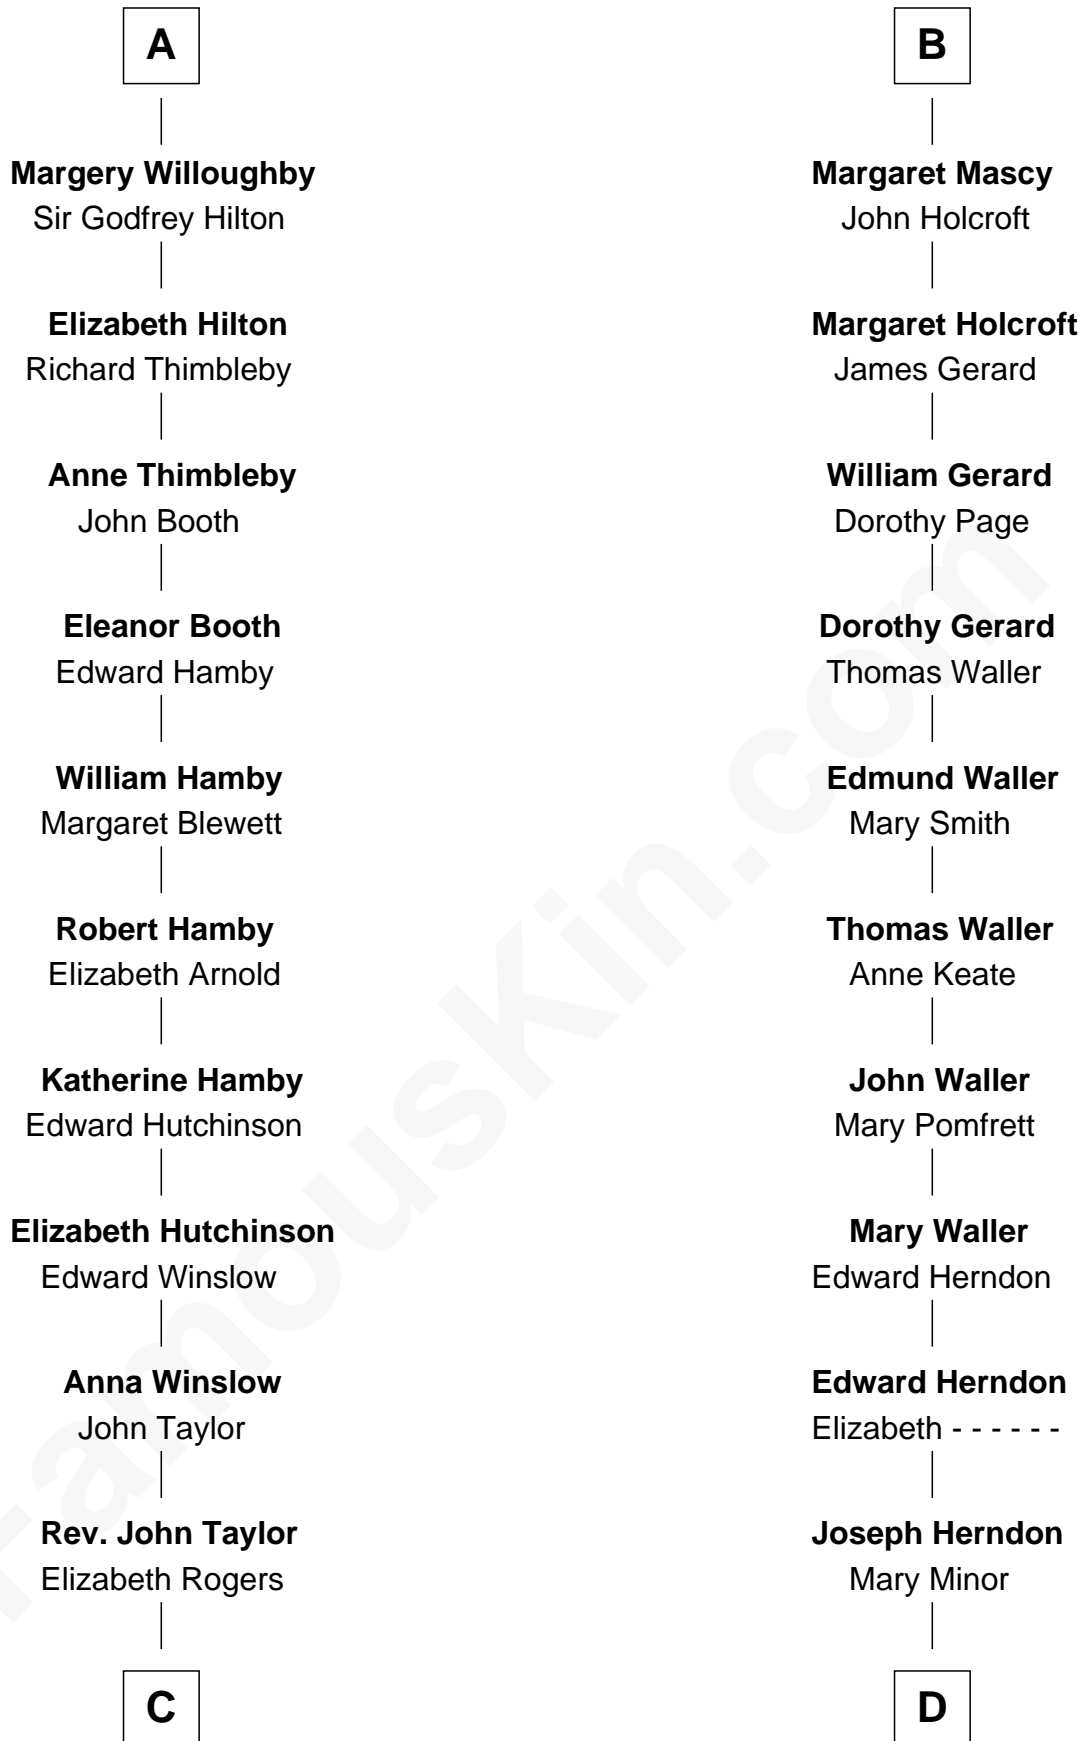

**FamousKin.com**  
**Relationship Chart of**  
**Nicholas Gilman**

*Signer of the U.S. Constitution*

**18th cousin of**

**Capt. William Lewis Herndon**

*Captain of the ill fated S.S. Central America*

**C**

**Ann Taylor**  
Nicholas Gilman

**Nicholas Gilman**  
*Signer of the U.S. Constitution*

**D**

**Dabney Herndon**  
Elizabeth Hull

**Capt. William Lewis Herndon**  
*Captain of the S.S. Central America*

FamousKin.com