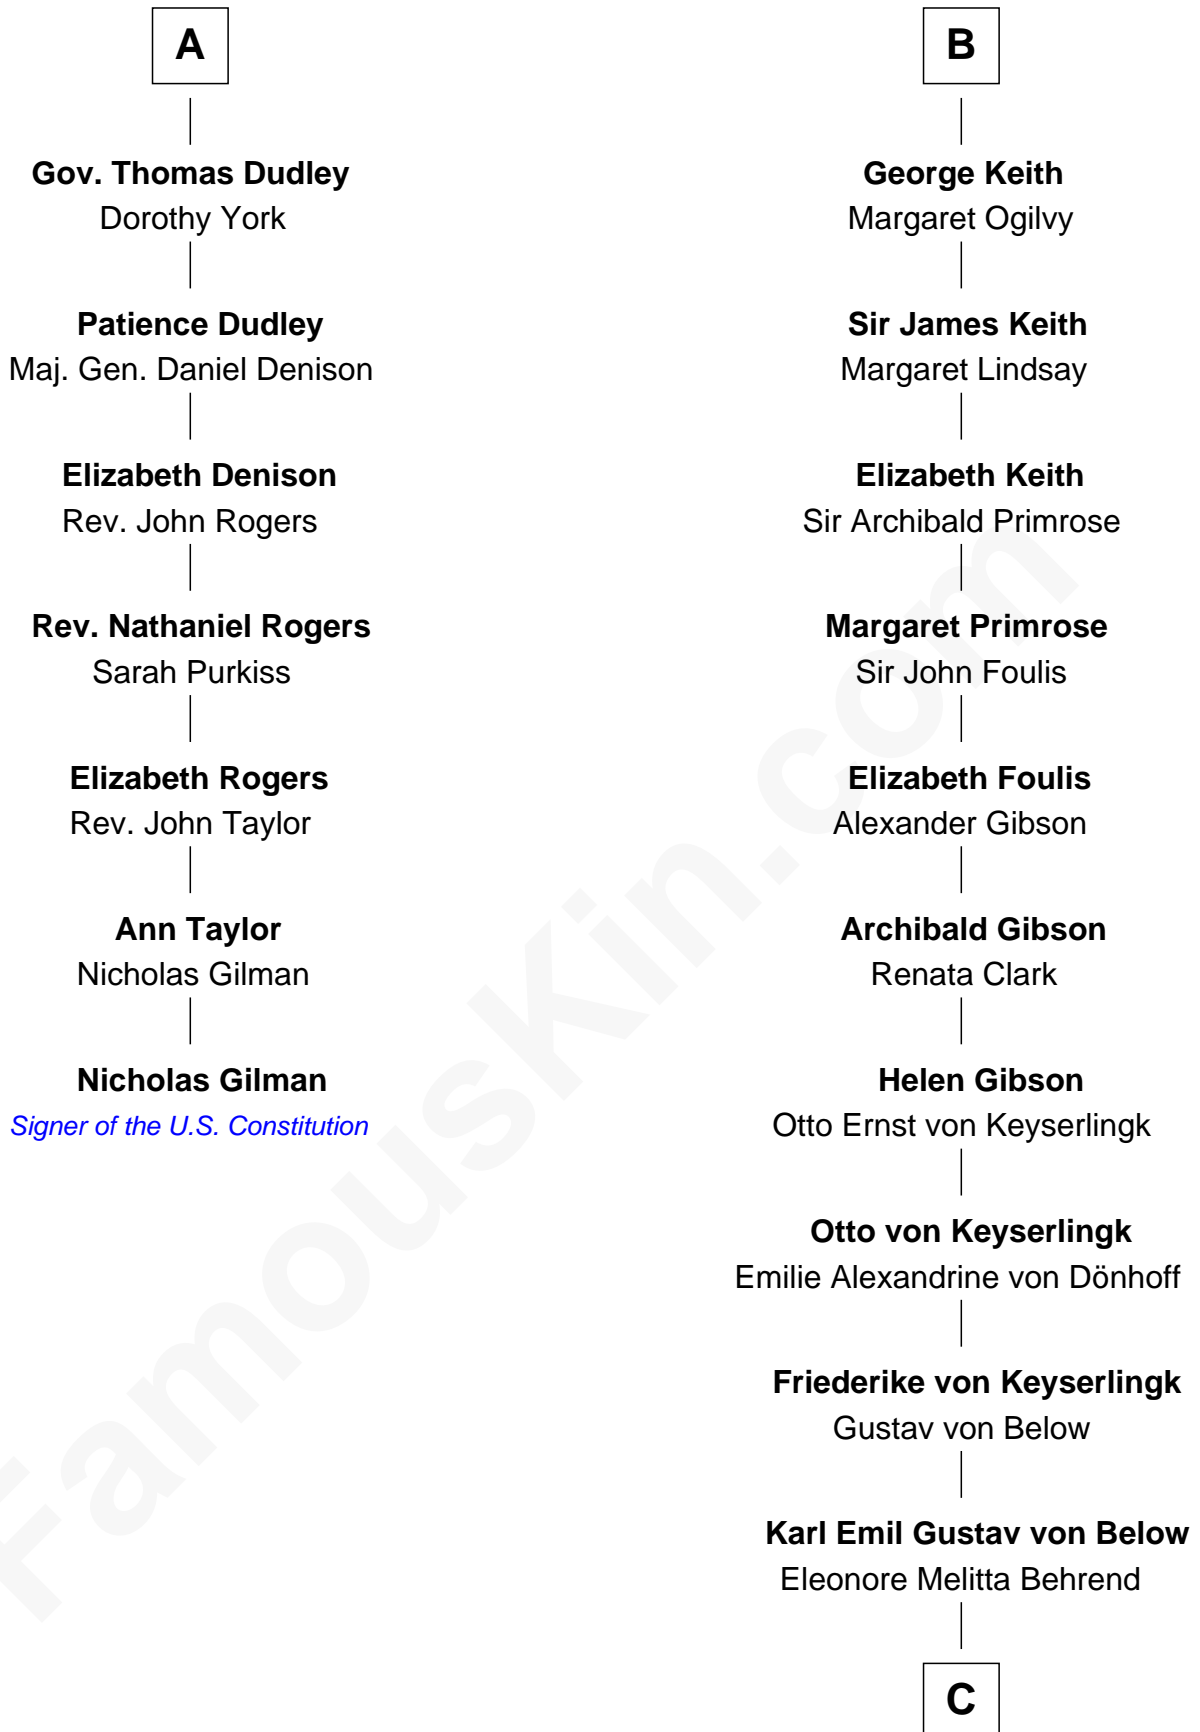

FamousKin.com Relationship Chart of

Nicholas Gilman

Signer of the U.S. Constitution

13th cousin 6 times removed of

Wernher von Braun

Rocket Scientist

Sir Thomas de Holand

Alice Fitzalan

C

Marie Eleonore Dorothea von Below

Wernher von Quistorp

Emmy von Quistorp

Magnus von Braun

Wernher von Braun

Rocket Scientist

FamousKin.com