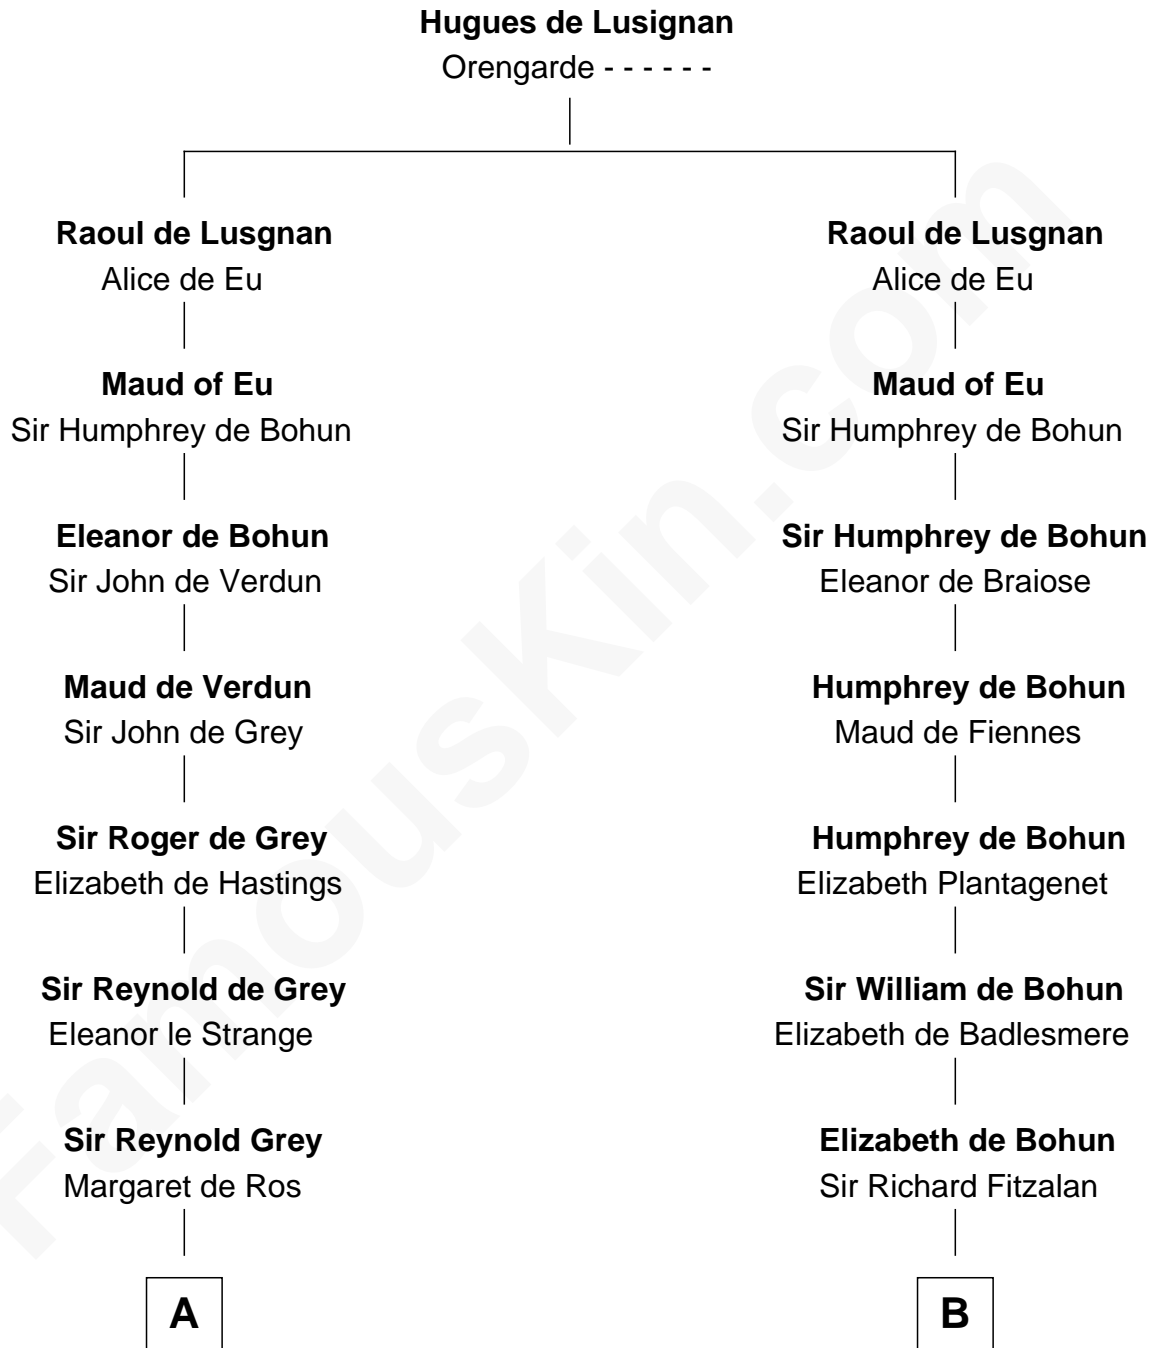

FamousKin.com

Relationship Chart of

Nicholas Gilman

Signer of the U.S. Constitution

18th cousin 2 times removed of

Richard Henry Lee

Signer of the Declaration of Independence

C

Rev. Nathaniel Rogers

Sarah Purkiss

Elizabeth Rogers

Rev. John Taylor

Ann Taylor

Nicholas Gilman

Nicholas Gilman

Signer of the U.S. Constitution