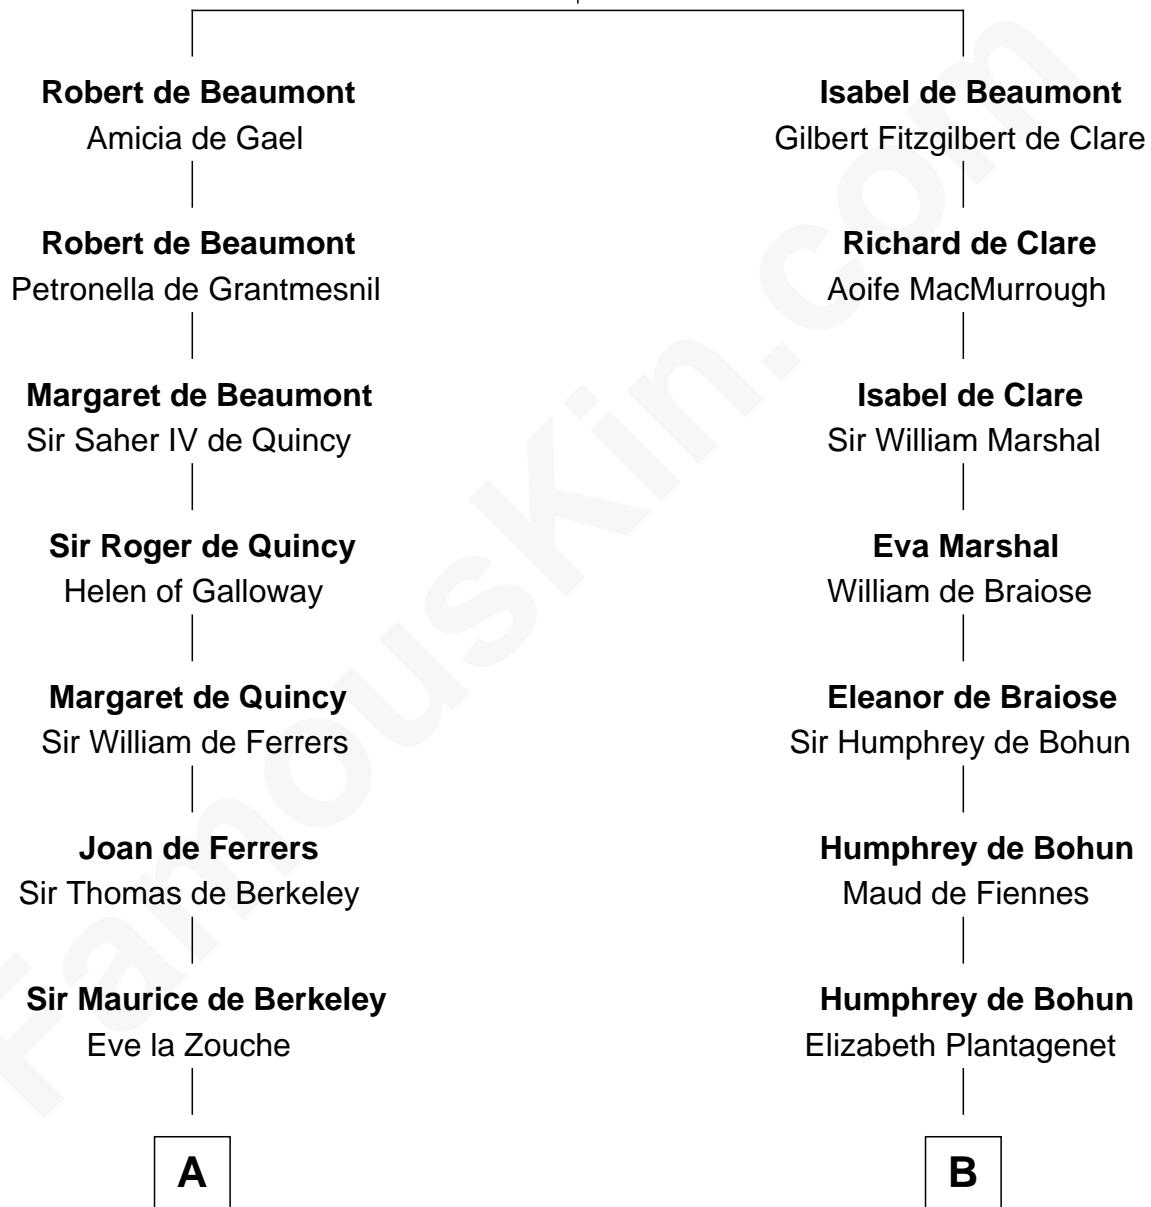

Sir Robert de Beaumont

Isabel de Vermandois