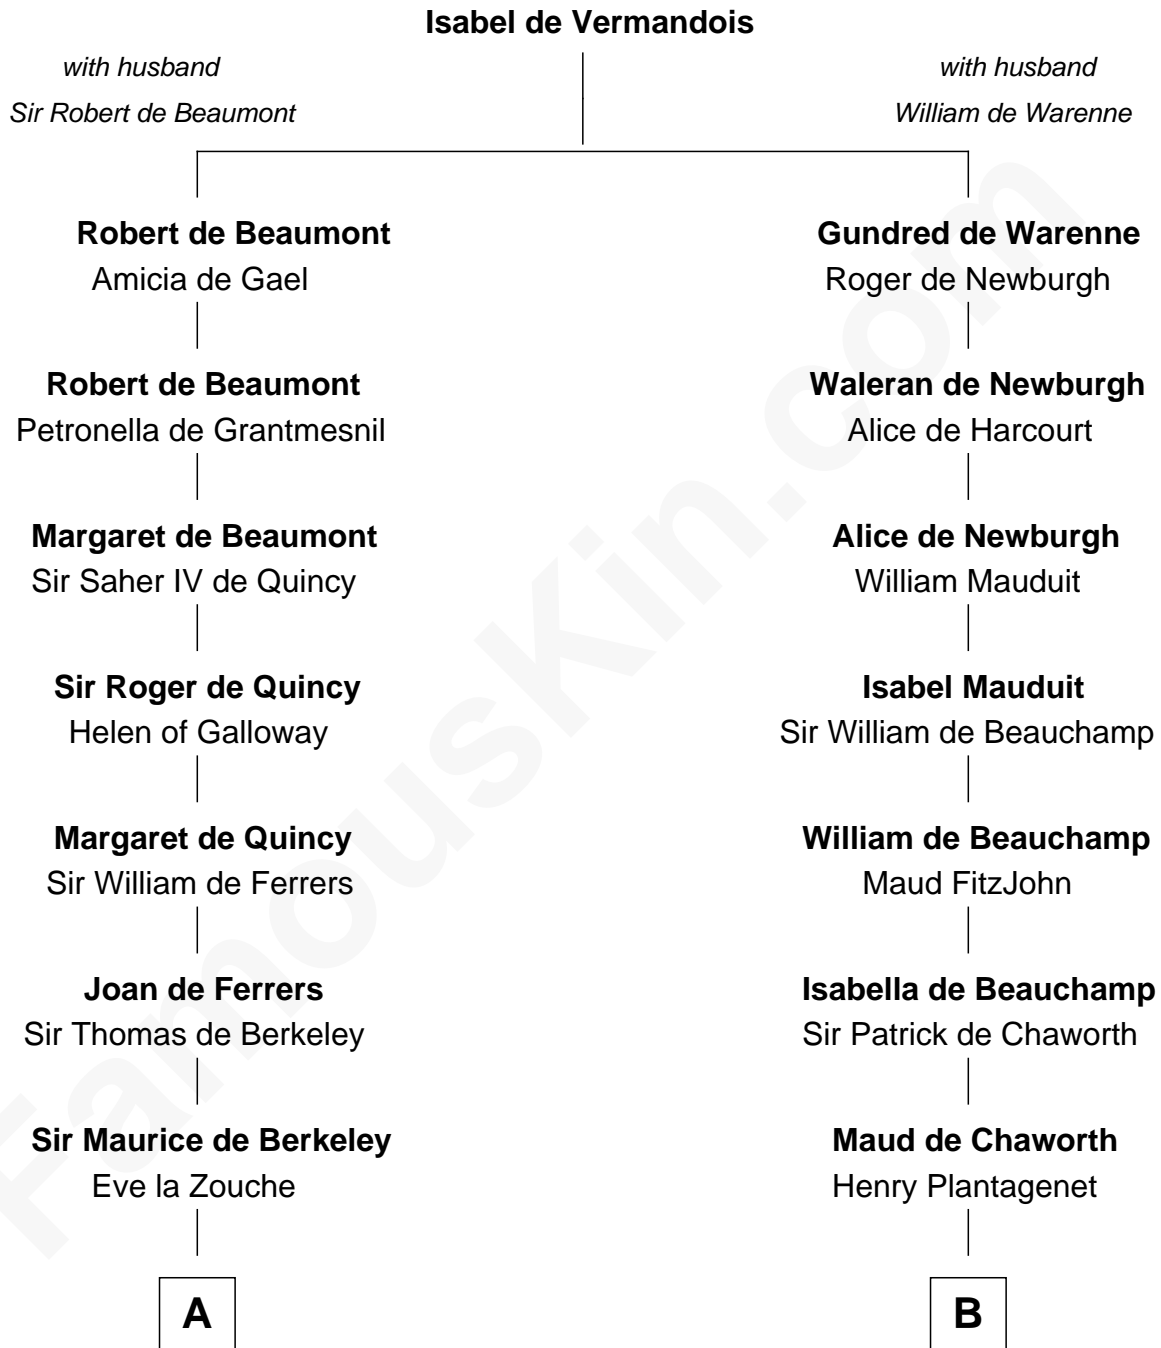

FamousKin.com

Relationship Chart of

Nicholas Gilman

Signer of the U.S. Constitution

20th cousin 1 time removed of

Richard Henry Lee

Signer of the Declaration of Independence

C

Elizabeth Denison

Rev. John Rogers

Rev. Nathaniel Rogers

Sarah Purkiss

Elizabeth Rogers

Rev. John Taylor

Ann Taylor

Nicholas Gilman