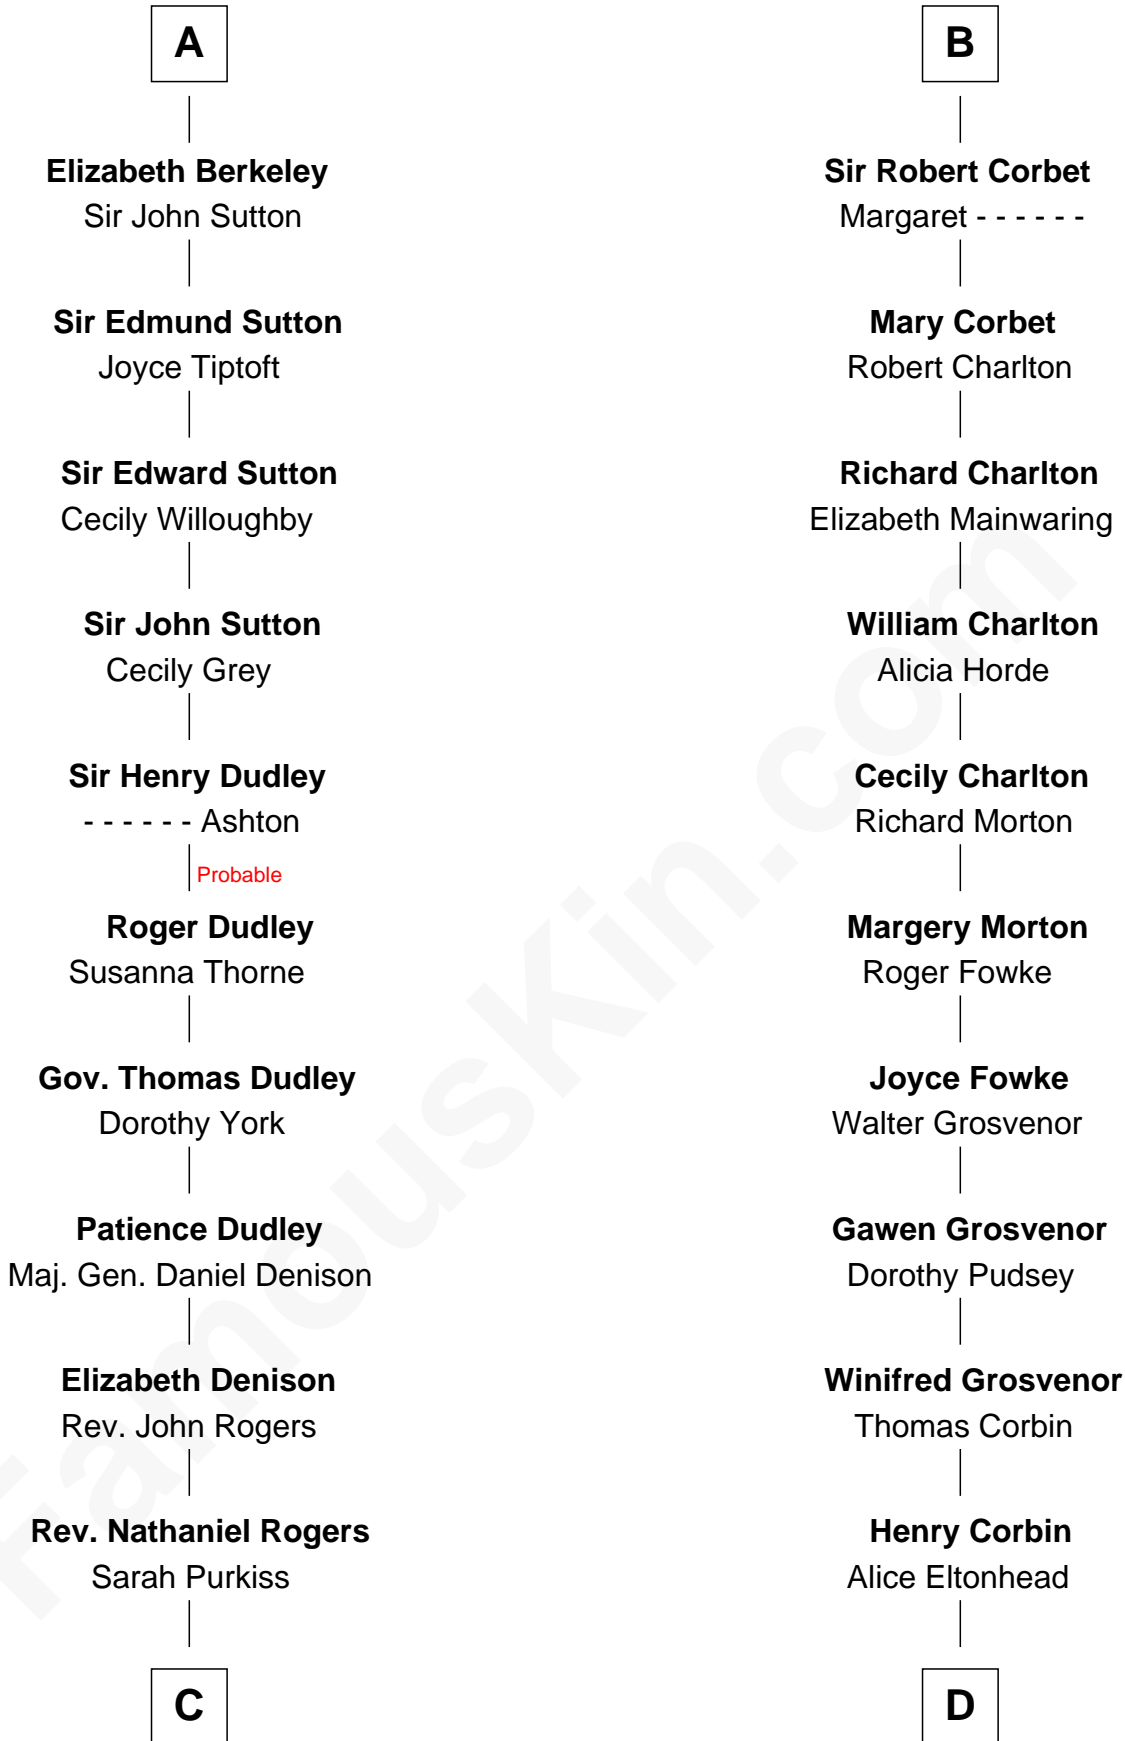

# FamousKin.com Relationship Chart of

**Nicholas Gilman**

*Signer of the U.S. Constitution*

19th cousin of

**Richard Henry Lee**

*Signer of the Declaration of Independence*

**Simon III de Montfort**

Maud - - - - -

**C**

**Elizabeth Rogers**

Rev. John Taylor

**Ann Taylor**

Nicholas Gilman

**Nicholas Gilman**

*Signer of the U.S. Constitution*

**D**