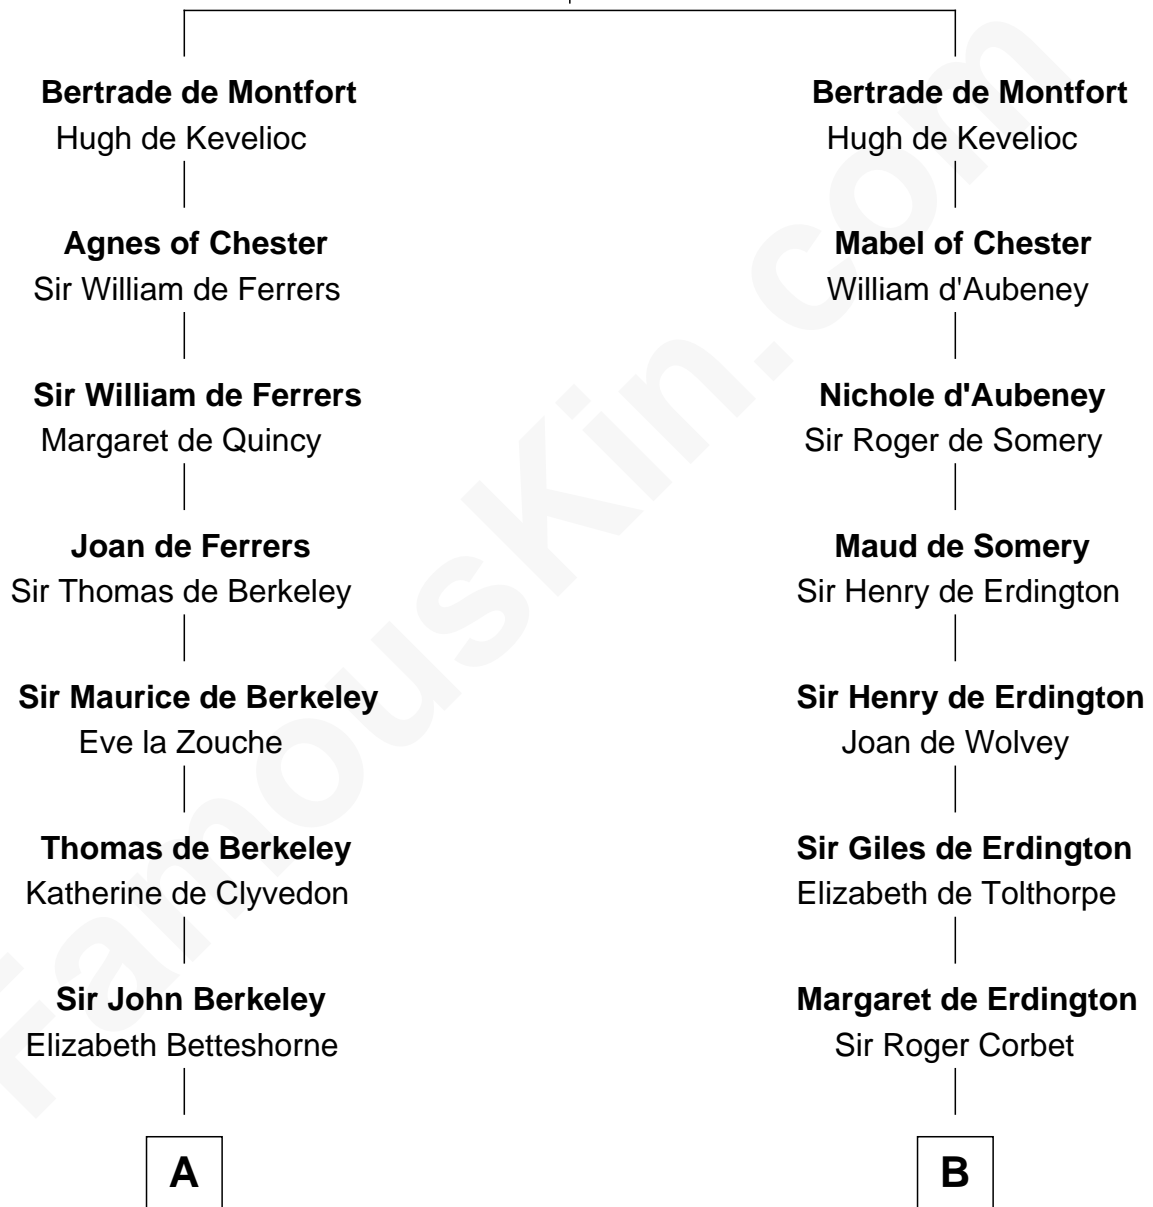

# FamousKin.com Relationship Chart of

**Nicholas Gilman**

*Signer of the U.S. Constitution*

19th cousin of

**Richard Henry Lee**

*Signer of the Declaration of Independence*

**Simon III de Montfort**

Maud - - - - -

**C**

**Elizabeth Rogers**

Rev. John Taylor

**Ann Taylor**

Nicholas Gilman

**Nicholas Gilman**

*Signer of the U.S. Constitution*

**D**