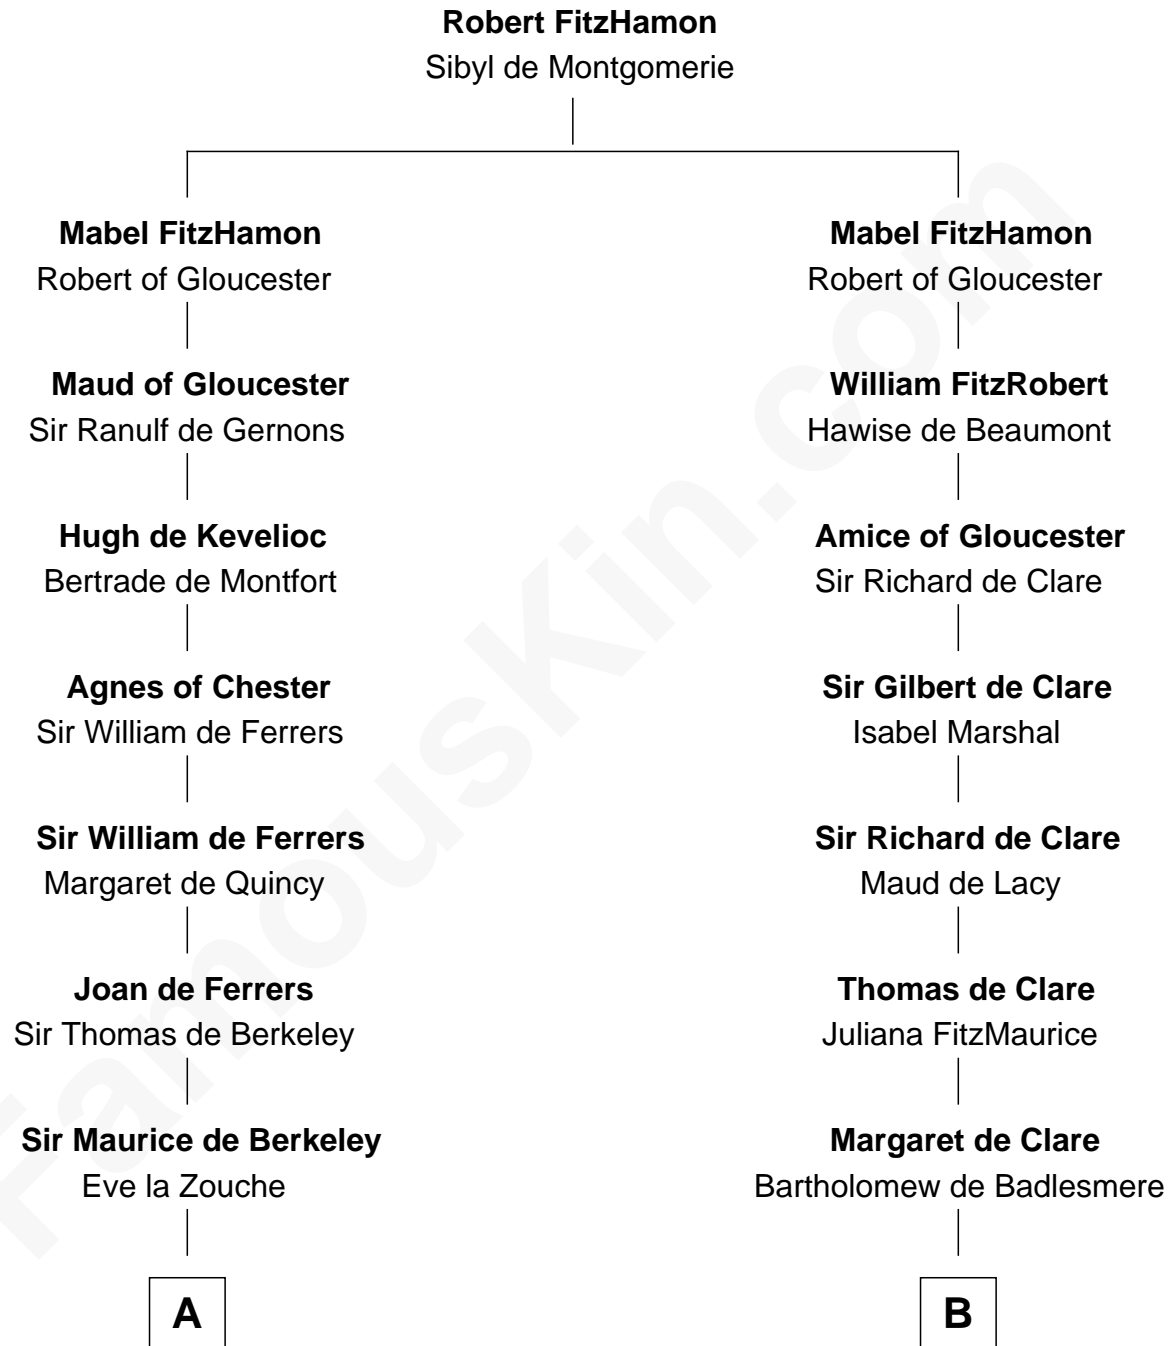

FamousKin.com

Relationship Chart of

Nicholas Gilman

Signer of the U.S. Constitution

20th cousin 1 time removed of

Richard Henry Lee

Signer of the Declaration of Independence

C

Elizabeth Denison

Rev. John Rogers

Rev. Nathaniel Rogers

Sarah Purkiss

Elizabeth Rogers

Rev. John Taylor

Ann Taylor

Nicholas Gilman