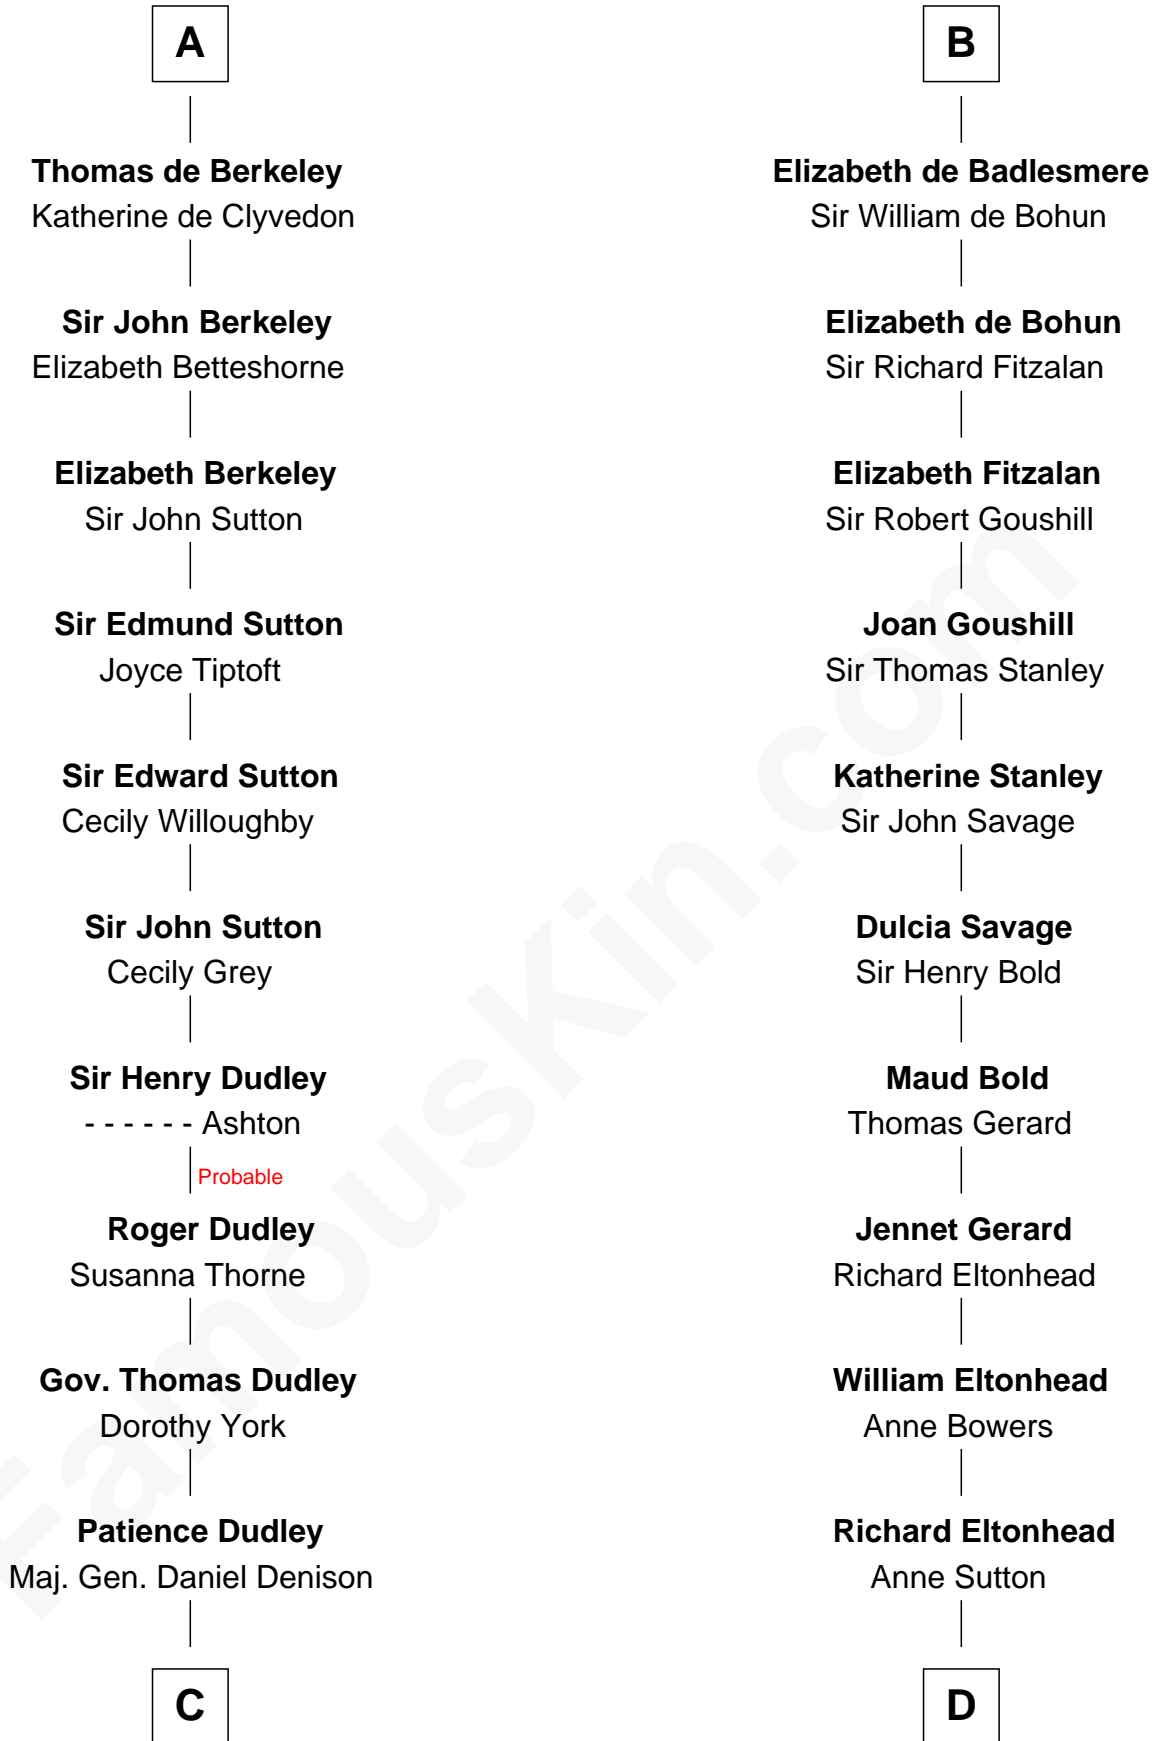

FamousKin.com

Relationship Chart of

Nicholas Gilman

Signer of the U.S. Constitution

20th cousin 1 time removed of

Richard Henry Lee

Signer of the Declaration of Independence

C

Elizabeth Denison

Rev. John Rogers

Rev. Nathaniel Rogers

Sarah Purkiss

Elizabeth Rogers

Rev. John Taylor

Ann Taylor

Nicholas Gilman