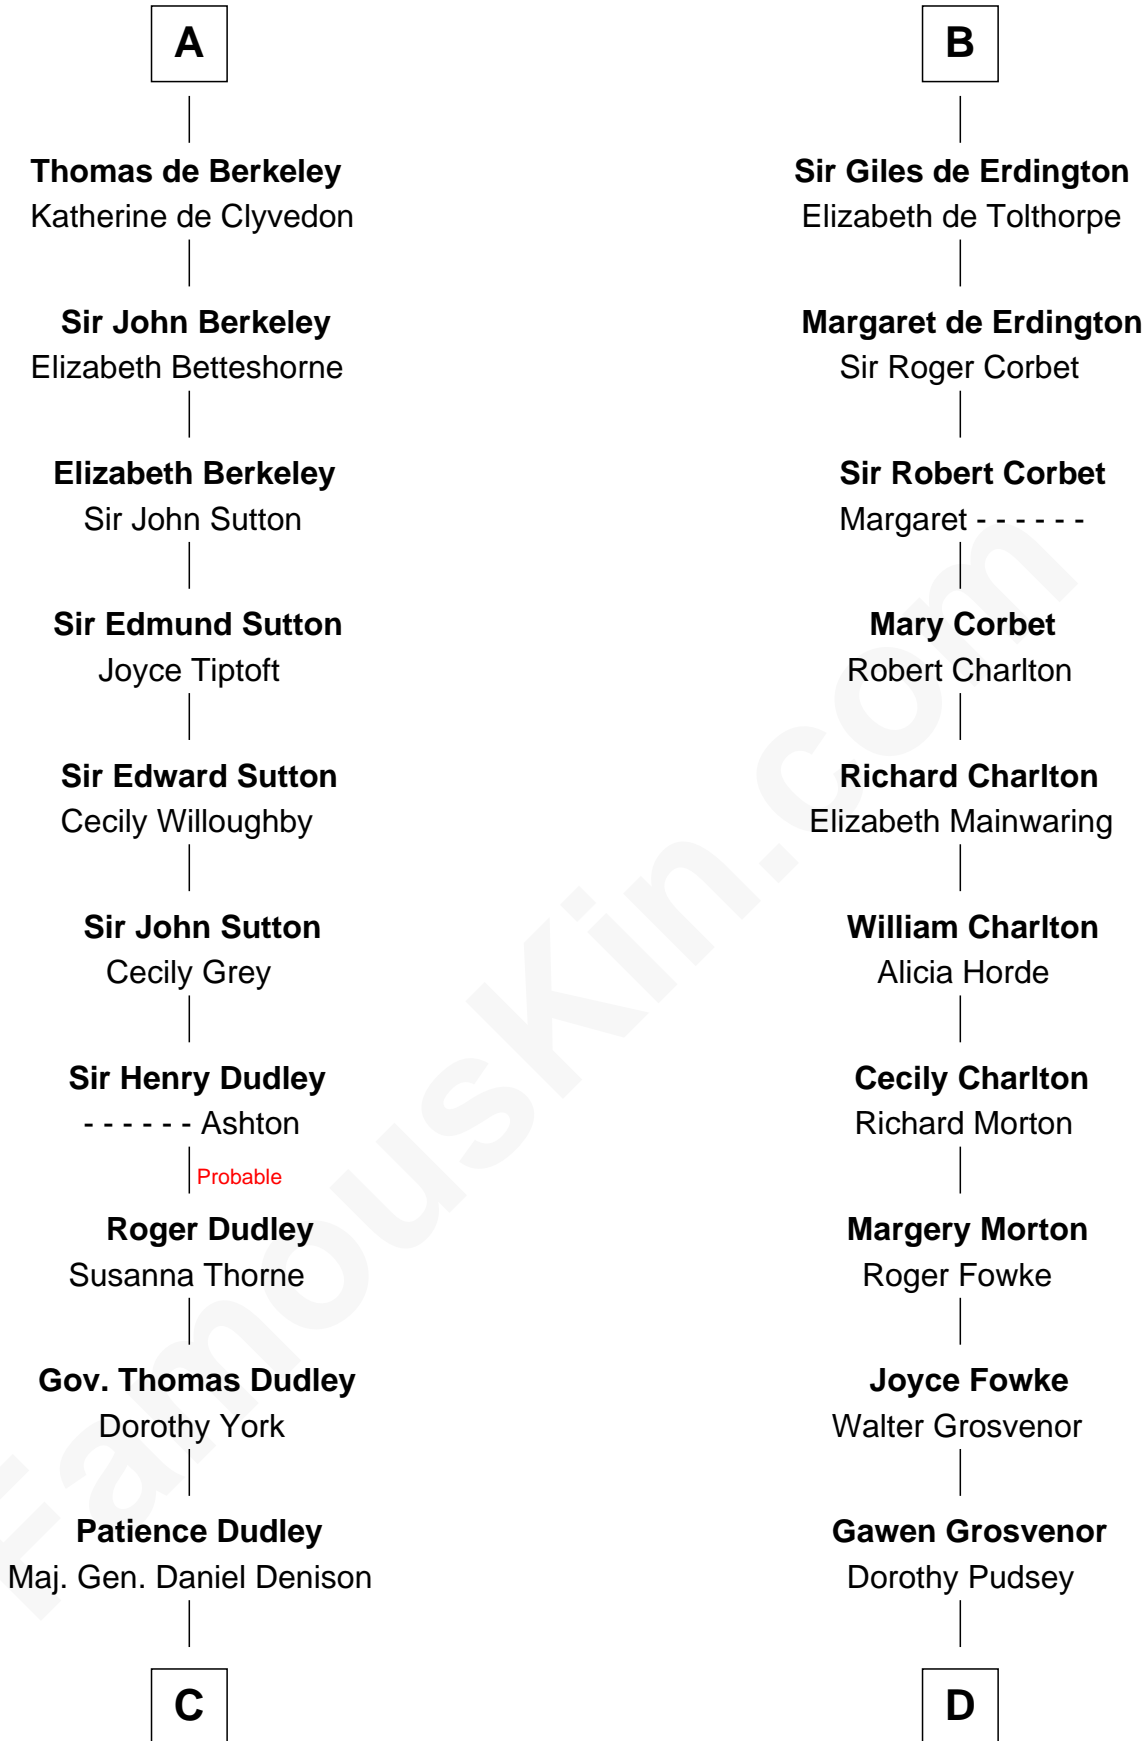

# FamousKin.com Relationship Chart of

**Nicholas Gilman**

*Signer of the U.S. Constitution*

21st cousin of

**Richard Henry Lee**

*Signer of the Declaration of Independence*

**Ranulf de Briquessart**

Margaret Goz

**C**

**Elizabeth Denison**

Rev. John Rogers

**Rev. Nathaniel Rogers**

Sarah Purkiss

**Elizabeth Rogers**

Rev. John Taylor

**Ann Taylor**

Nicholas Gilman

**Nicholas Gilman**

*Signer of the U.S. Constitution*

**D**

**Winifred Grosvenor**

Thomas Corbin

**Henry Corbin**

Alice Eltonhead